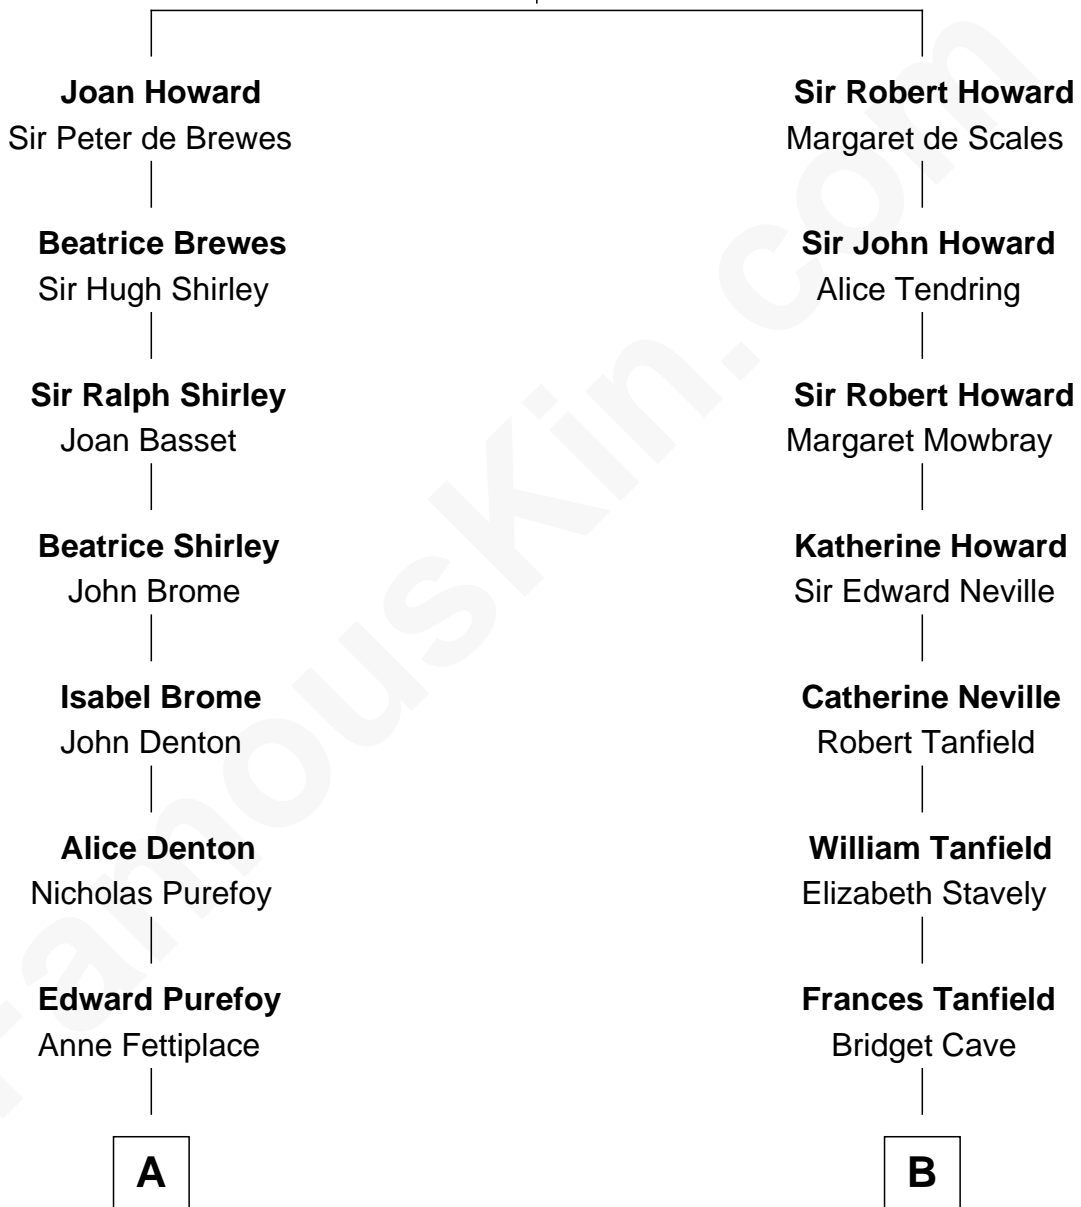

FamousKin.com Relationship Chart of

J. K. Simmons
TV and Movie Actor

20th cousin 1 time removed of

Edward Norton
Movie Actor

Sir John Howard
Alice de Bois

C

Lewis Jacob Hazen
Emma Broaddus Lewis

Ruth Hazen
Col. Ralph Archibald Kimble

Patricia Kimble
Dr. Donald William Simmons

J. K. Simmons
TV and Movie Actor

D

George Moffett Harrison
Bettie Montgomery. Kent

Joseph Kent Harrison
Cornelia Long Somerville

Betty Kent Harrison
Edward Mower Norton