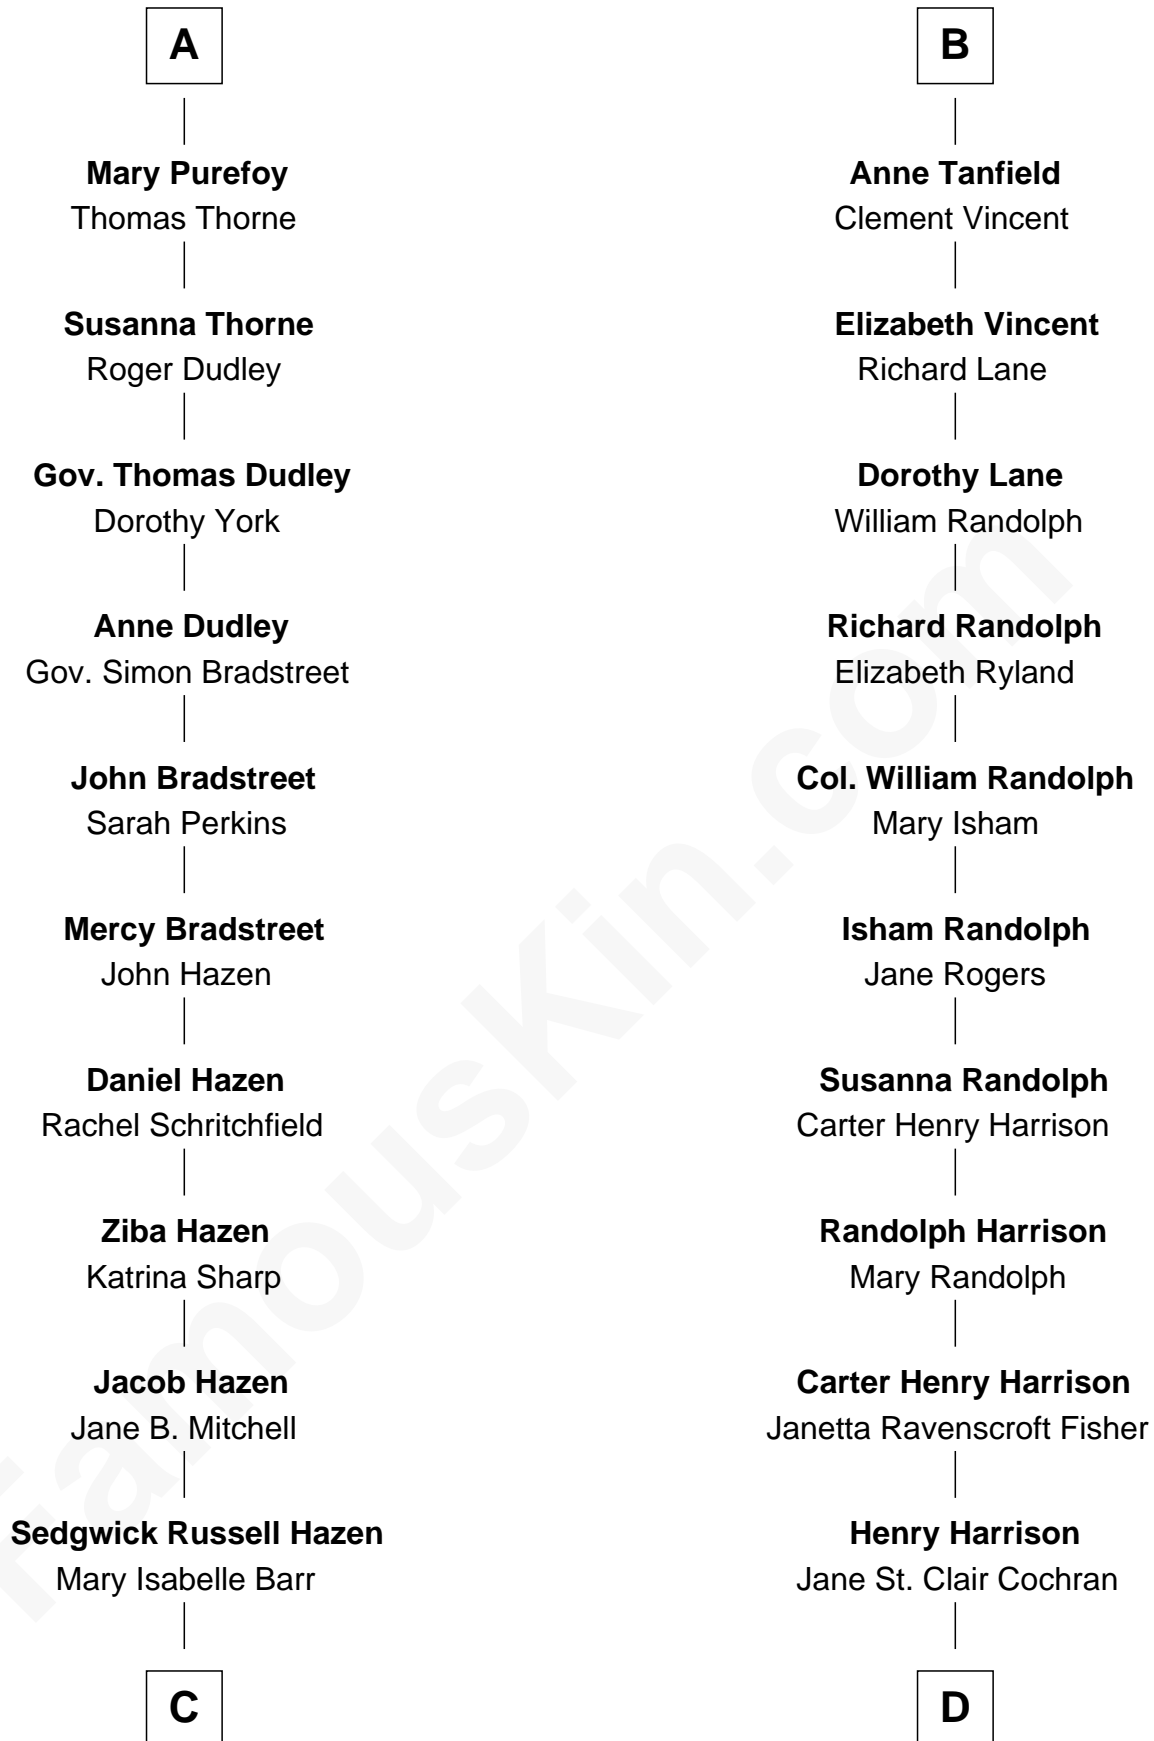

FamousKin.com Relationship Chart of

J. K. Simmons
TV and Movie Actor

20th cousin 1 time removed of

Edward Norton
Movie Actor

Sir John Howard
Alice de Bois

C

Lewis Jacob Hazen
Emma Broaddus Lewis

Ruth Hazen
Col. Ralph Archibald Kimble

Patricia Kimble
Dr. Donald William Simmons

J. K. Simmons
TV and Movie Actor

D

George Moffett Harrison
Bettie Montgomery. Kent

Joseph Kent Harrison
Cornelia Long Somerville

Betty Kent Harrison
Edward Mower Norton

Edward Mower Norton
Lydia Robinson Rouse

Edward Norton
Movie Actor