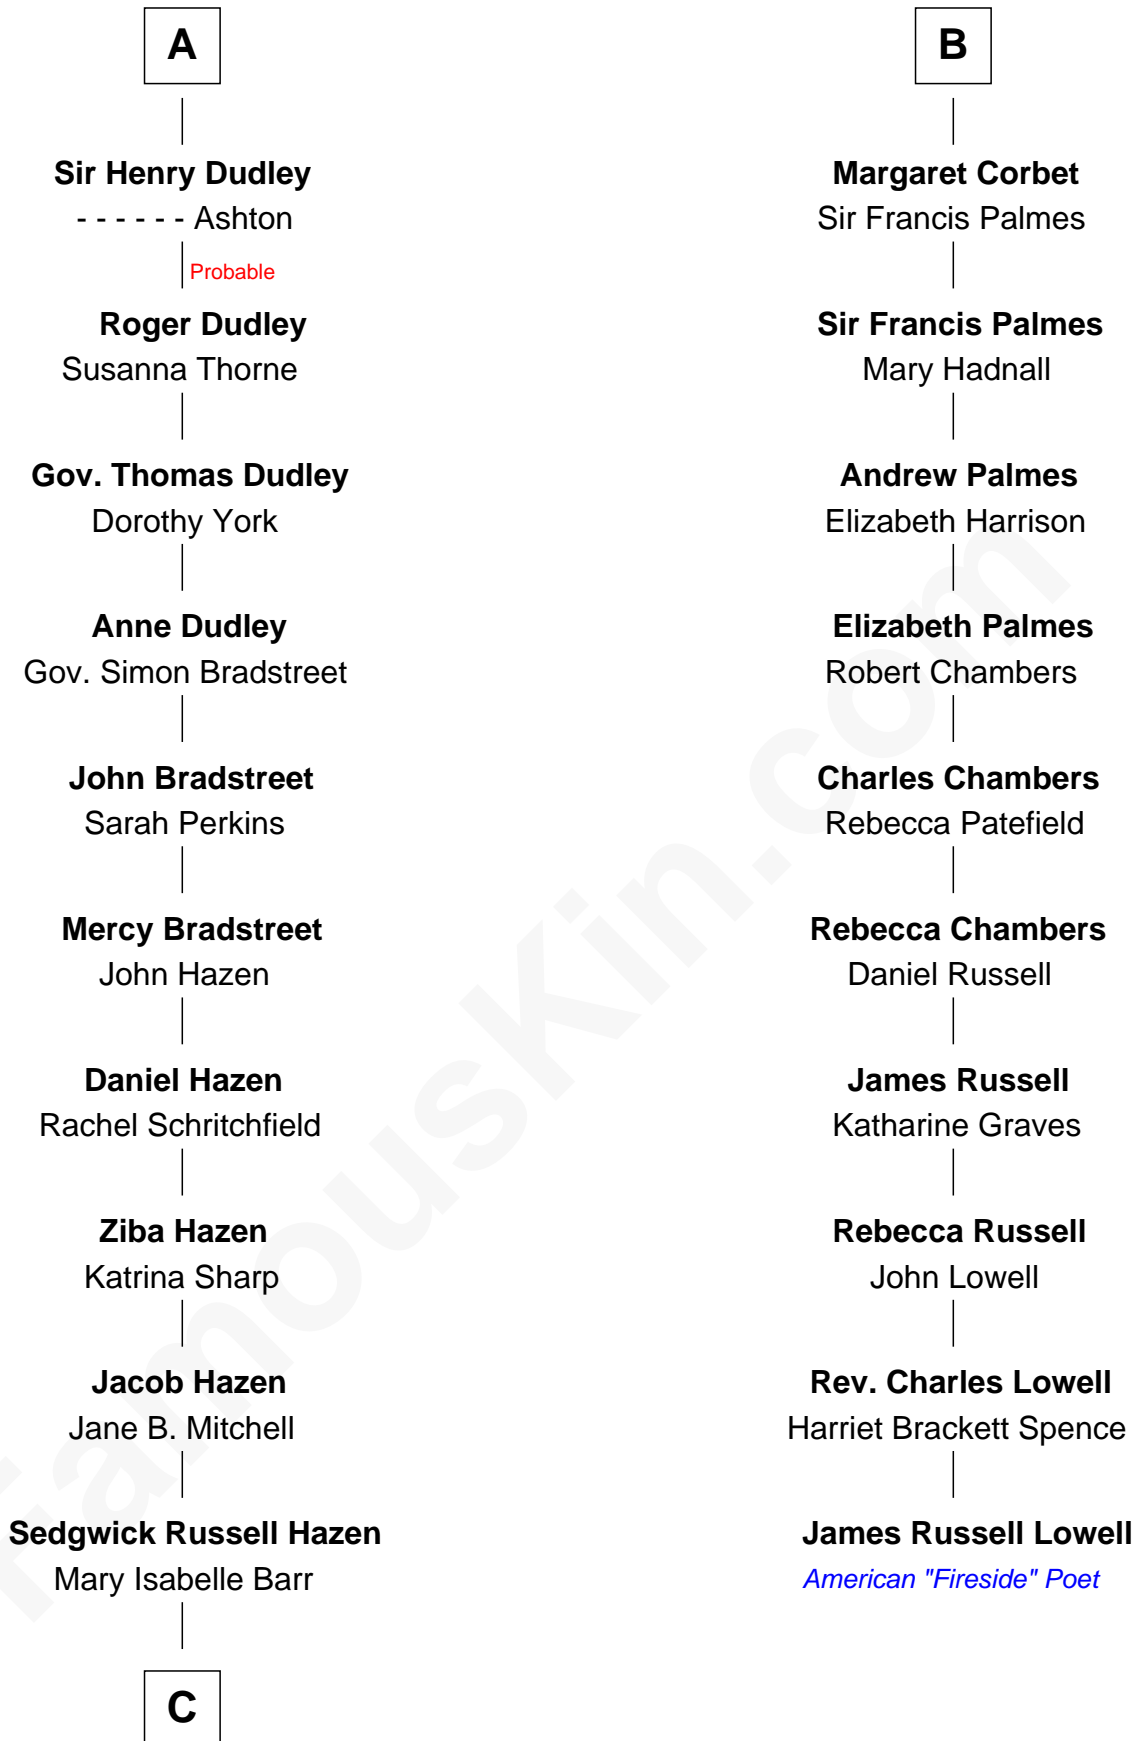

FamousKin.com Relationship Chart of

J. K. Simmons

TV and Movie Actor

16th cousin 4 times removed of

James Russell Lowell

American "Fireside" Poet

Sir William de Ros
Margery de Badlesmere

Thomas de Ros
Beatrice de Stafford

Margaret de Ros
Sir Reynold Grey

Margaret Grey
Sir William Bonville

William Bonville
Elizabeth Harington

William Bonville
Katherine Neville

Cecily Bonville
Thomas Grey

Cecily Grey
Sir John Sutton

A

Maud de Roos
John de Welles

Anne de Welles
James Butler

James Butler
Joan Beauchamp

Elizabeth Butler
John Talbot

Ann Talbot
Sir Henry Vernon

Elizabeth Vernon
Sir Robert Corbet

Sir Roger Corbet
Anne Windsor

B

C

—
Lewis Jacob Hazen
Emma Broaddus Lewis

—
Ruth Hazen
Col. Ralph Archibald Kimble

—
Patricia Kimble
Dr. Donald William Simmons

—
J. K. Simmons
TV and Movie Actor

FamousKin.com