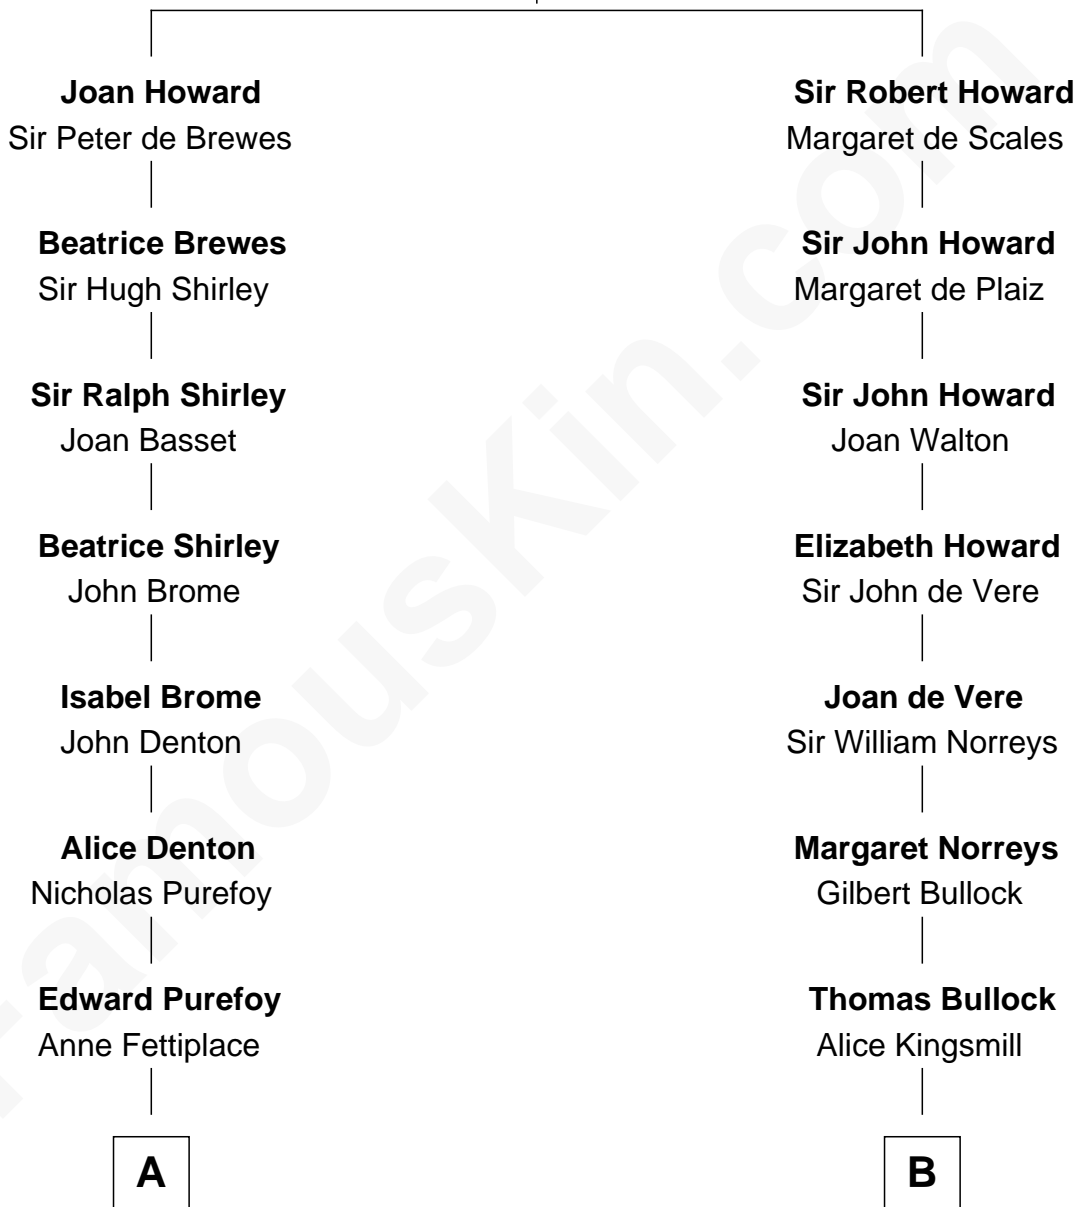

# FamousKin.com Relationship Chart of

**J. K. Simmons**

*TV and Movie Actor*

16th cousin 4 times removed of

**James Russell Lowell**

*American "Fireside" Poet*

**Sir John Howard**

Alice de Bois

**C**

—  
**Lewis Jacob Hazen**  
Emma Broaddus Lewis

—  
**Ruth Hazen**  
Col. Ralph Archibald Kimble

—  
**Patricia Kimble**  
Dr. Donald William Simmons

—  
**J. K. Simmons**  
*TV and Movie Actor*

FamousKin.com