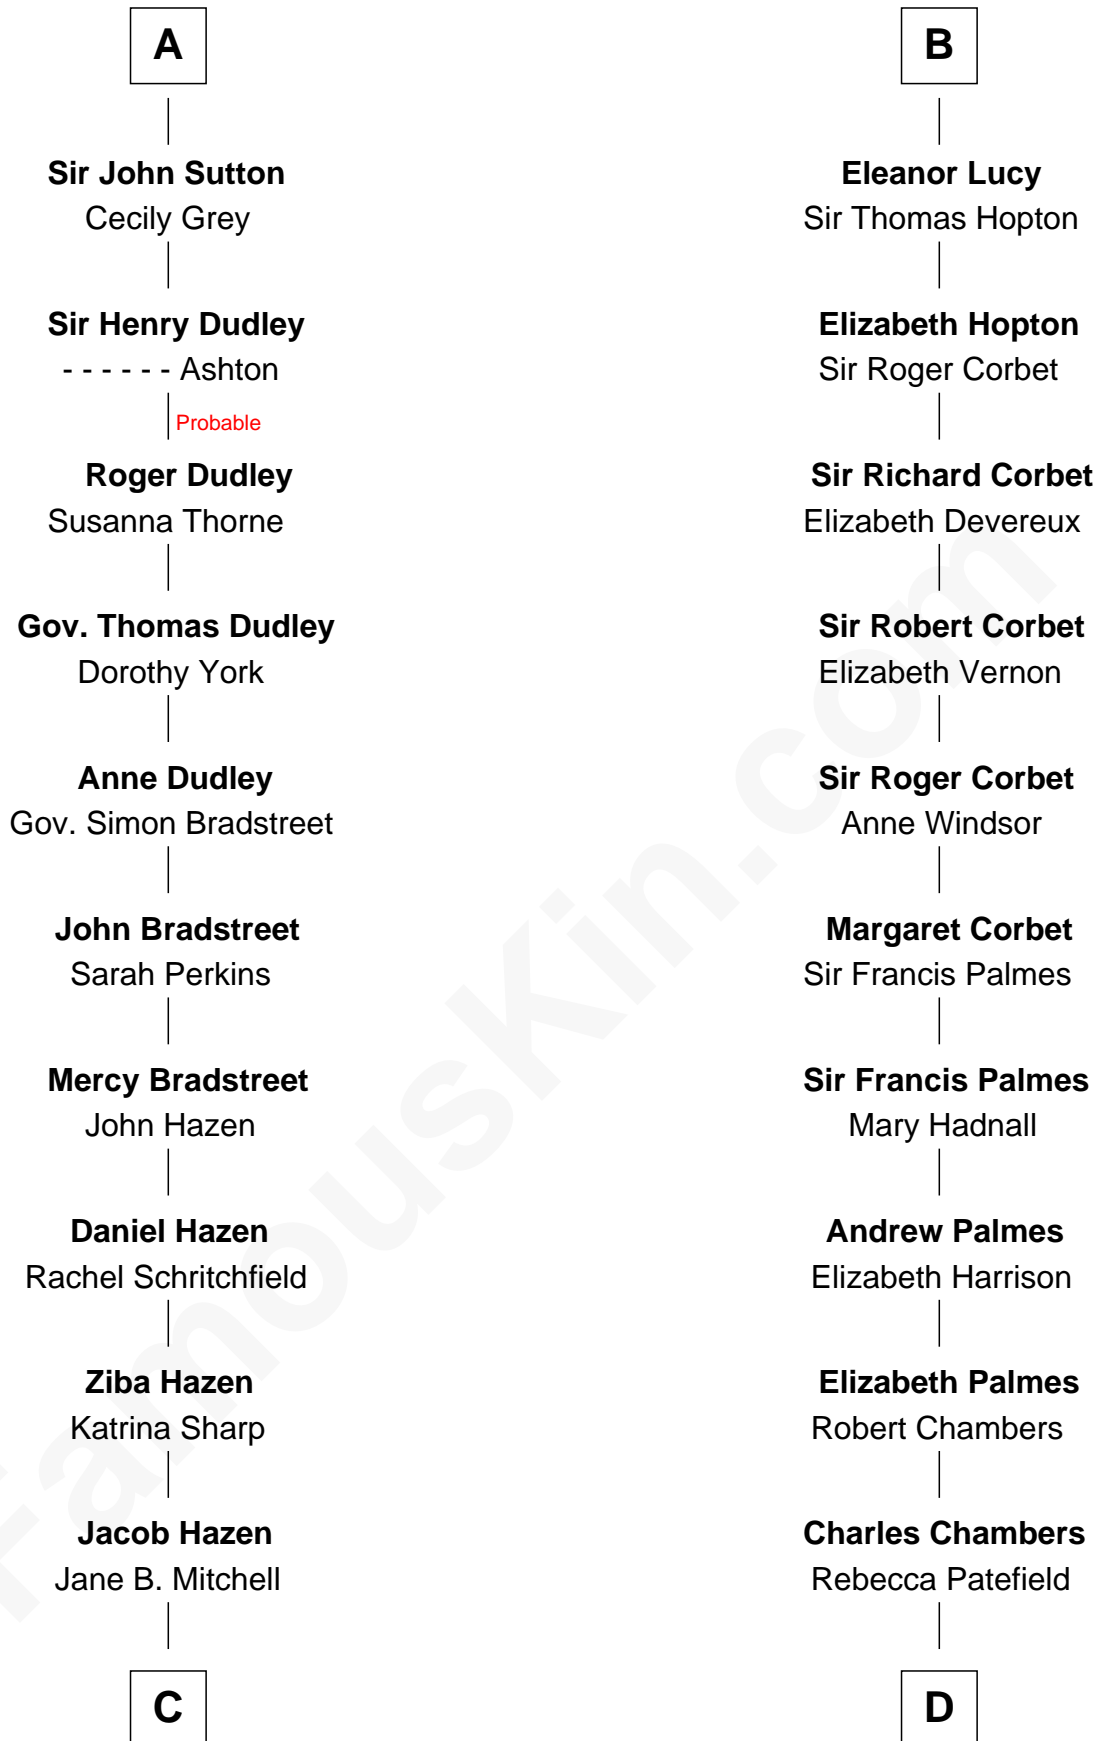

# FamousKin.com Relationship Chart of

**J. K. Simmons**  
*TV and Movie Actor*

21st cousin of

**James Russell Lowell**  
*American "Fireside" Poet*

**Sir William de Cantilupe**  
Eve de Braiose

**C**

**Sedgwick Russell Hazen**

Mary Isabelle Barr

**Lewis Jacob Hazen**

Emma Broaddus Lewis

**Ruth Hazen**

Col. Ralph Archibald Kimble

**Patricia Kimble**

Dr. Donald William Simmons

**J. K. Simmons**

*TV and Movie Actor*

**D**

**Rebecca Chambers**

Daniel Russell

**James Russell**

Katharine Graves

**Rebecca Russell**

John Lowell