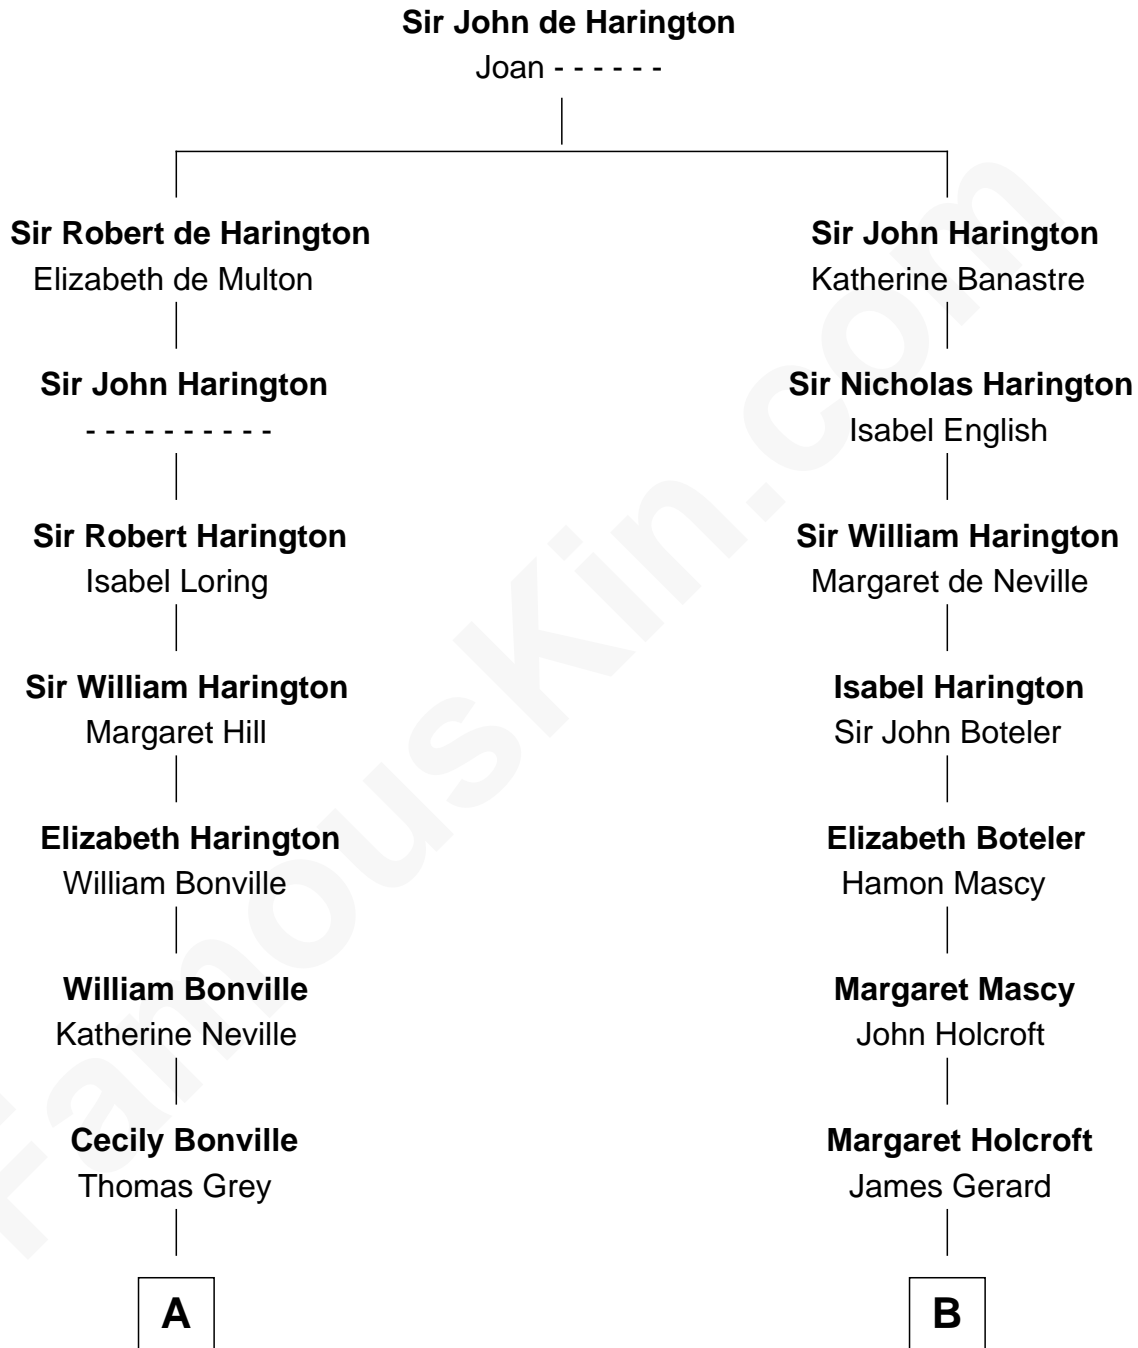

FamousKin.com Relationship Chart of

J. K. Simmons

TV and Movie Actor

16th cousin 5 times removed of

Capt. William Lewis Herndon

Captain of the ill fated S.S. Central America

C

—
Sedgwick Russell Hazen

Mary Isabelle Barr

—
Lewis Jacob Hazen

Emma Broaddus Lewis

—
Ruth Hazen

Col. Ralph Archibald Kimble

—
Patricia Kimble

Dr. Donald William Simmons

—
J. K. Simmons