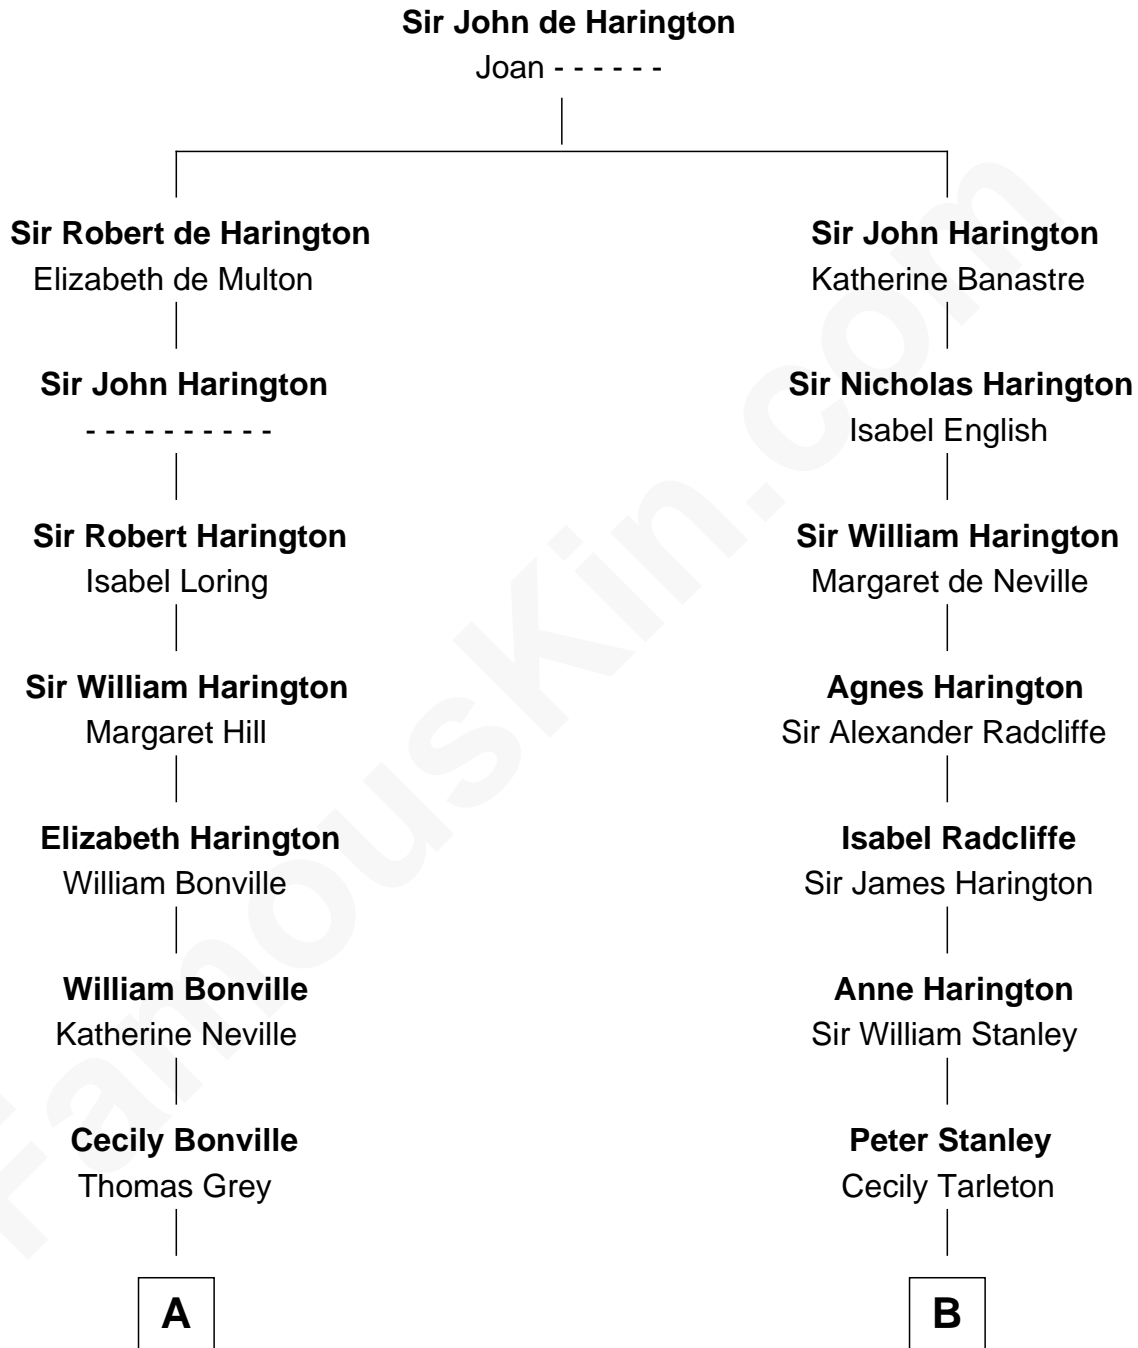

# FamousKin.com Relationship Chart of

**J. K. Simmons**

*TV and Movie Actor*

12th cousin 9 times removed of

**Richard Henry Lee**

*Signer of the Declaration of Independence*

**C**

—  
**Sedgwick Russell Hazen**

Mary Isabelle Barr

—  
**Lewis Jacob Hazen**

Emma Broaddus Lewis

—  
**Ruth Hazen**

Col. Ralph Archibald Kimble

—  
**Patricia Kimble**

Dr. Donald William Simmons

—  
**J. K. Simmons**