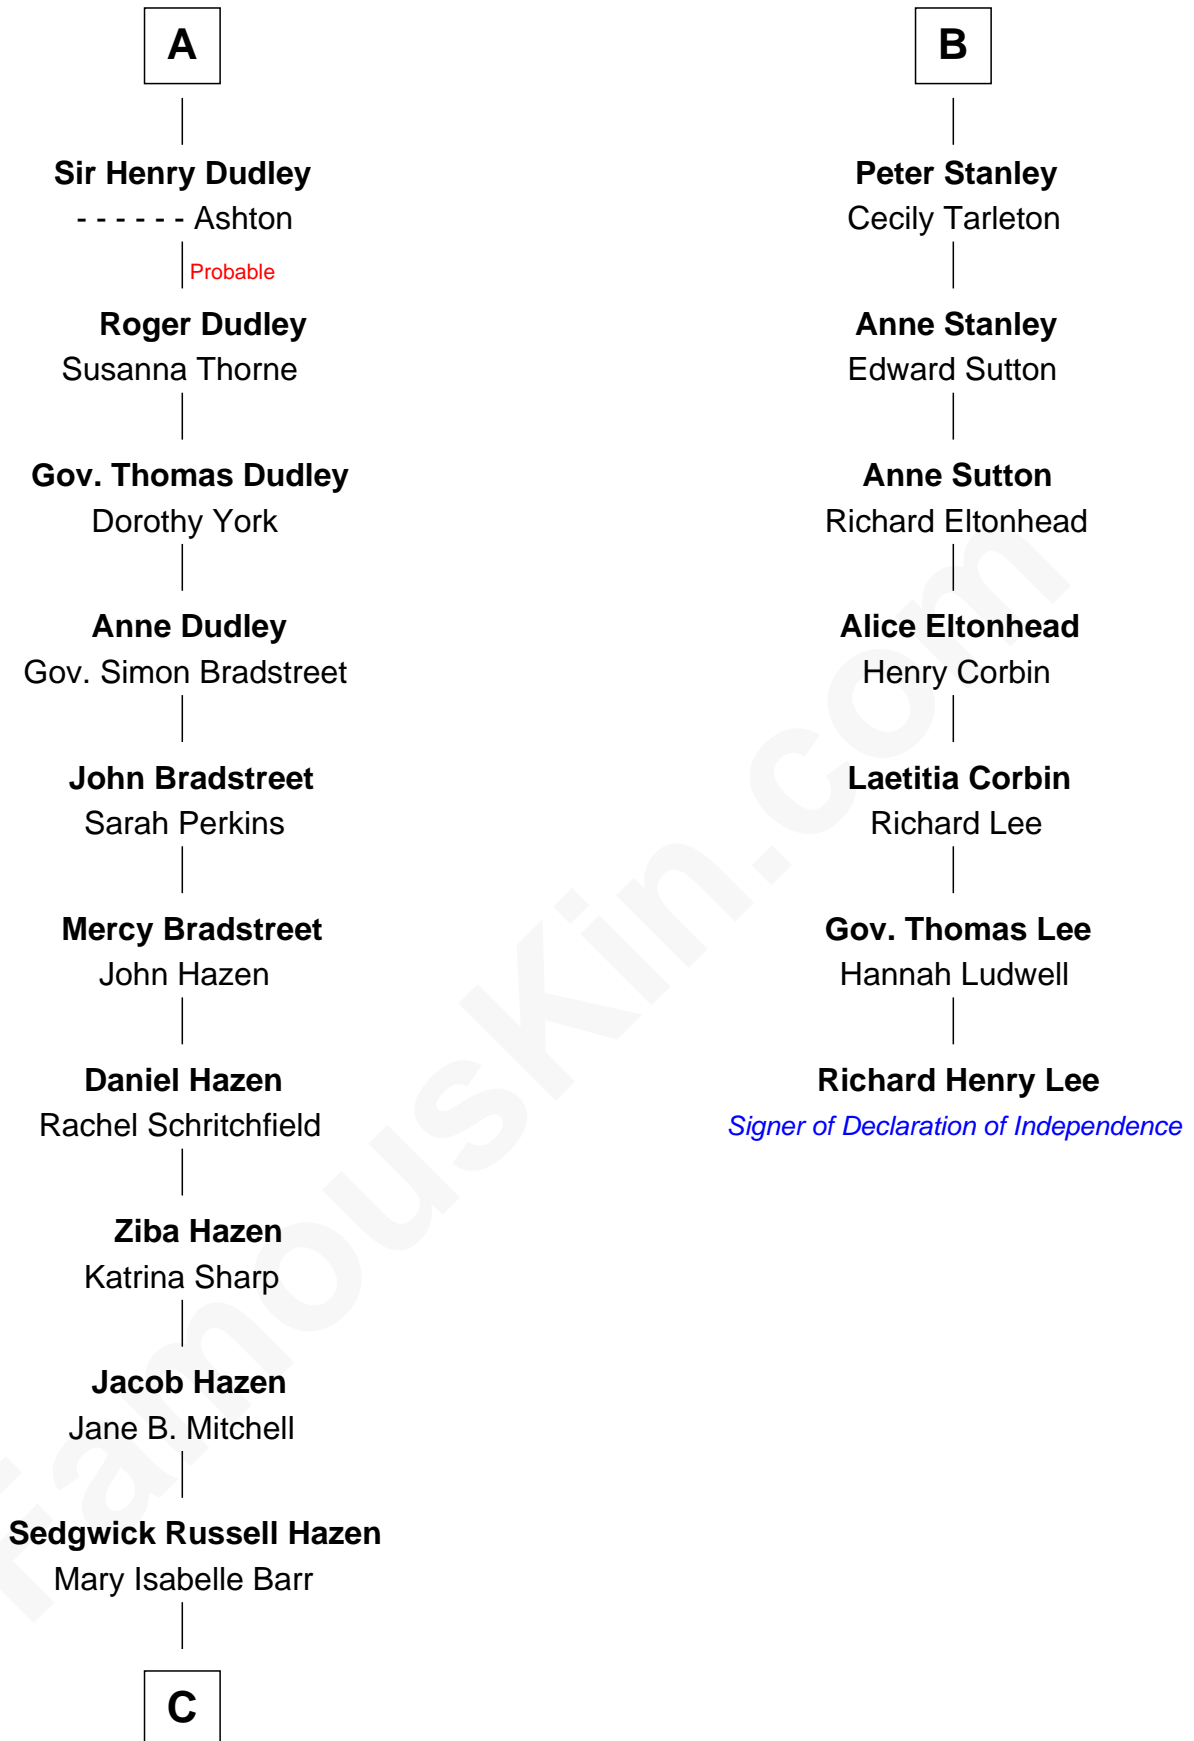

FamousKin.com Relationship Chart of

J. K. Simmons

TV and Movie Actor

13th cousin 7 times removed of

Richard Henry Lee

Signer of the Declaration of Independence

C

—
Lewis Jacob Hazen
Emma Broaddus Lewis