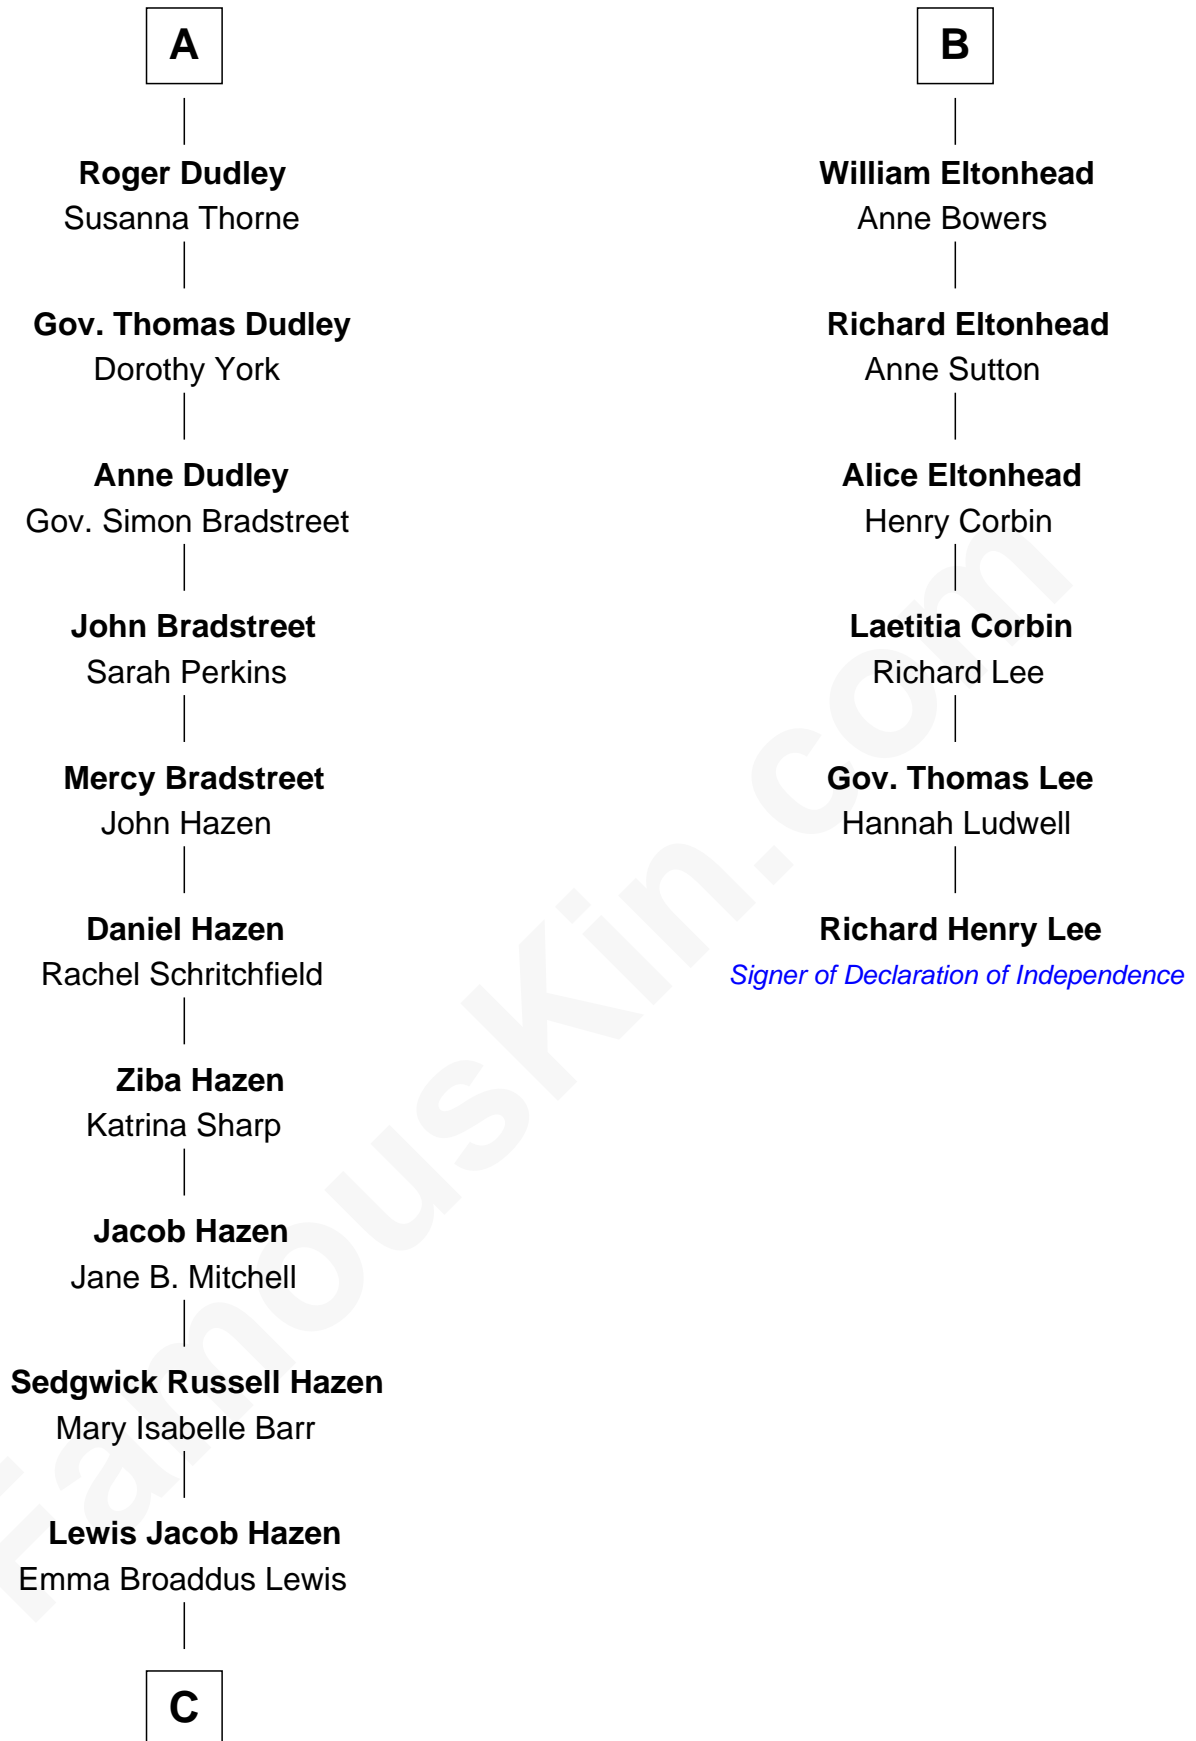

FamousKin.com Relationship Chart of

J. K. Simmons

TV and Movie Actor

12th cousin 7 times removed of

Richard Henry Lee

Signer of the Declaration of Independence

C

Ruth Hazen
Col. Ralph Archibald Kimble