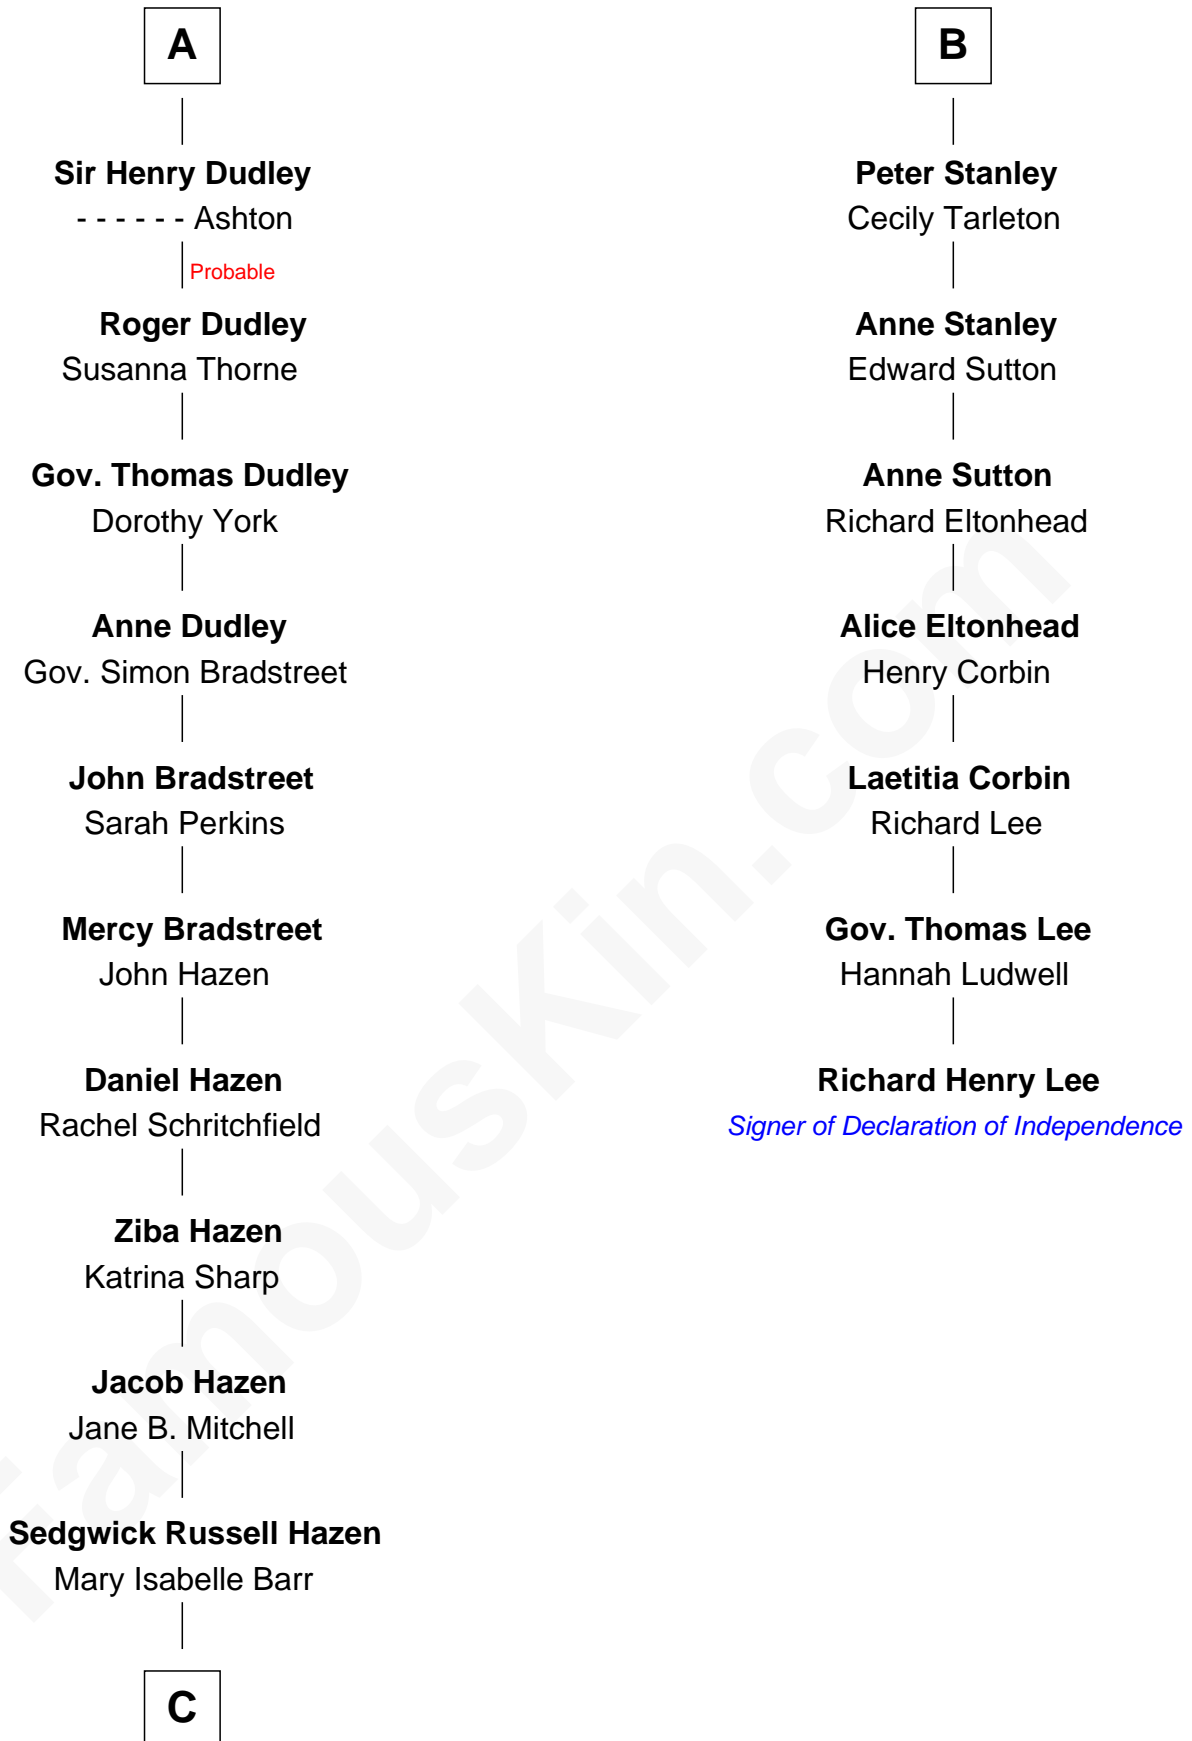

FamousKin.com Relationship Chart of

J. K. Simmons

TV and Movie Actor

13th cousin 7 times removed of

Richard Henry Lee

Signer of the Declaration of Independence

Sir Robert de Holland

Maude la Zouche