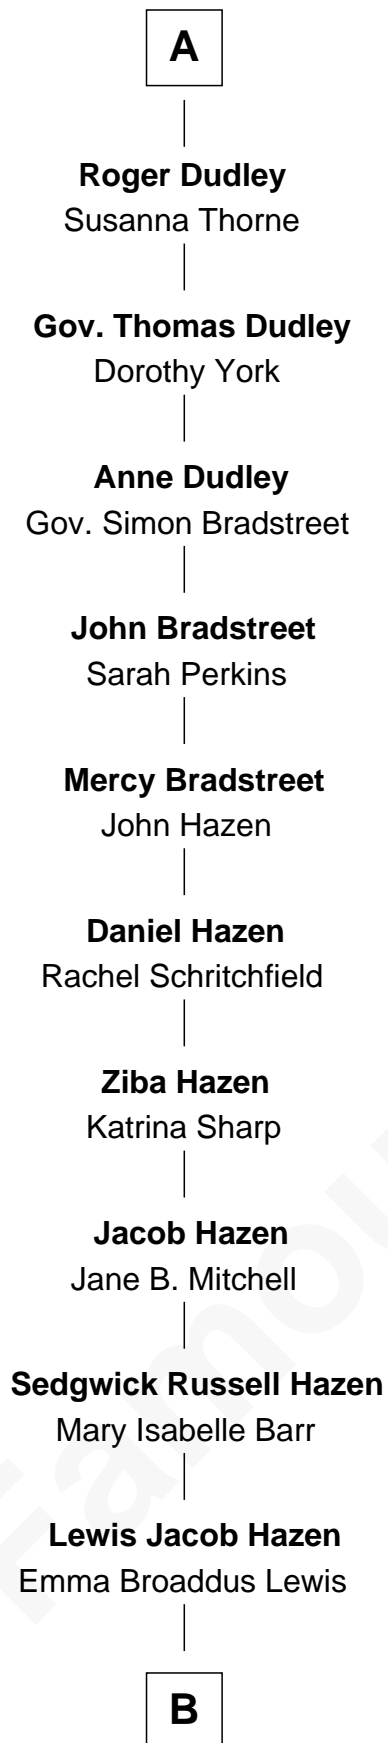

FamousKin.com Relationship Chart of

J. K. Simmons

TV and Movie Actor

5th cousin 14 times removed of

Anne Boleyn

2nd Wife of King Henry VIII

B

—
Ruth Hazen

Col. Ralph Archibald Kimble

—
Patricia Kimble

Dr. Donald William Simmons

—
J. K. Simmons

TV and Movie Actor