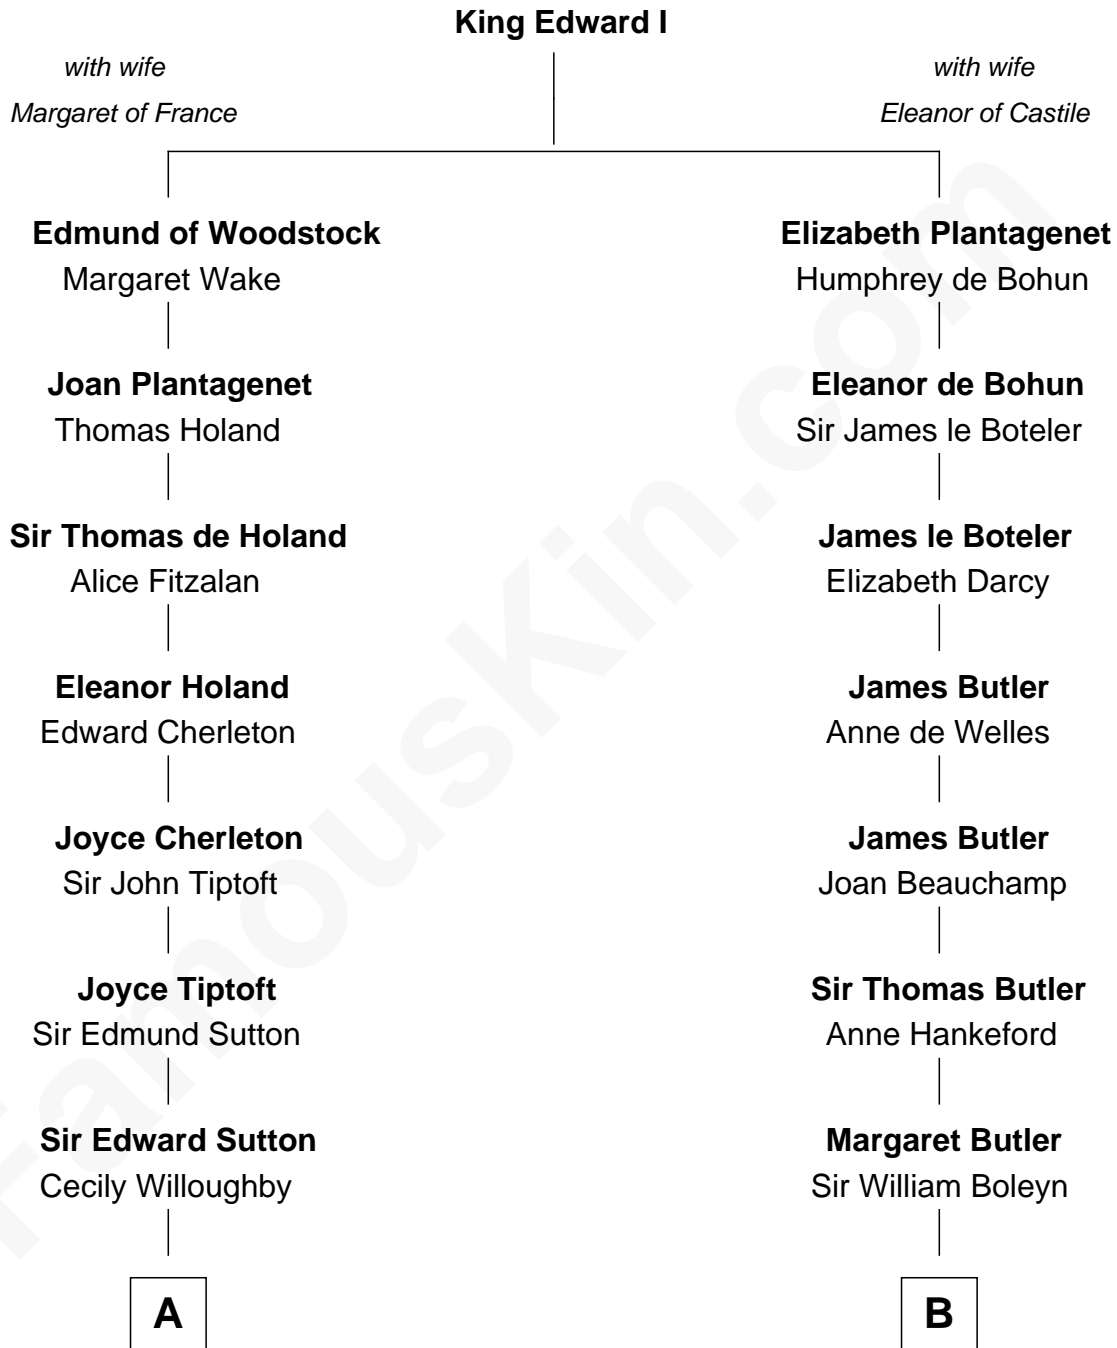

FamousKin.com Relationship Chart of

J. K. Simmons

TV and Movie Actor

8th cousin 13 times removed of

Anne Boleyn

2nd Wife of King Henry VIII

C

—
Sedgwick Russell Hazen

Mary Isabelle Barr

—
Lewis Jacob Hazen

Emma Broaddus Lewis

—
Ruth Hazen

Col. Ralph Archibald Kimble

—
Patricia Kimble

Dr. Donald William Simmons

—
J. K. Simmons