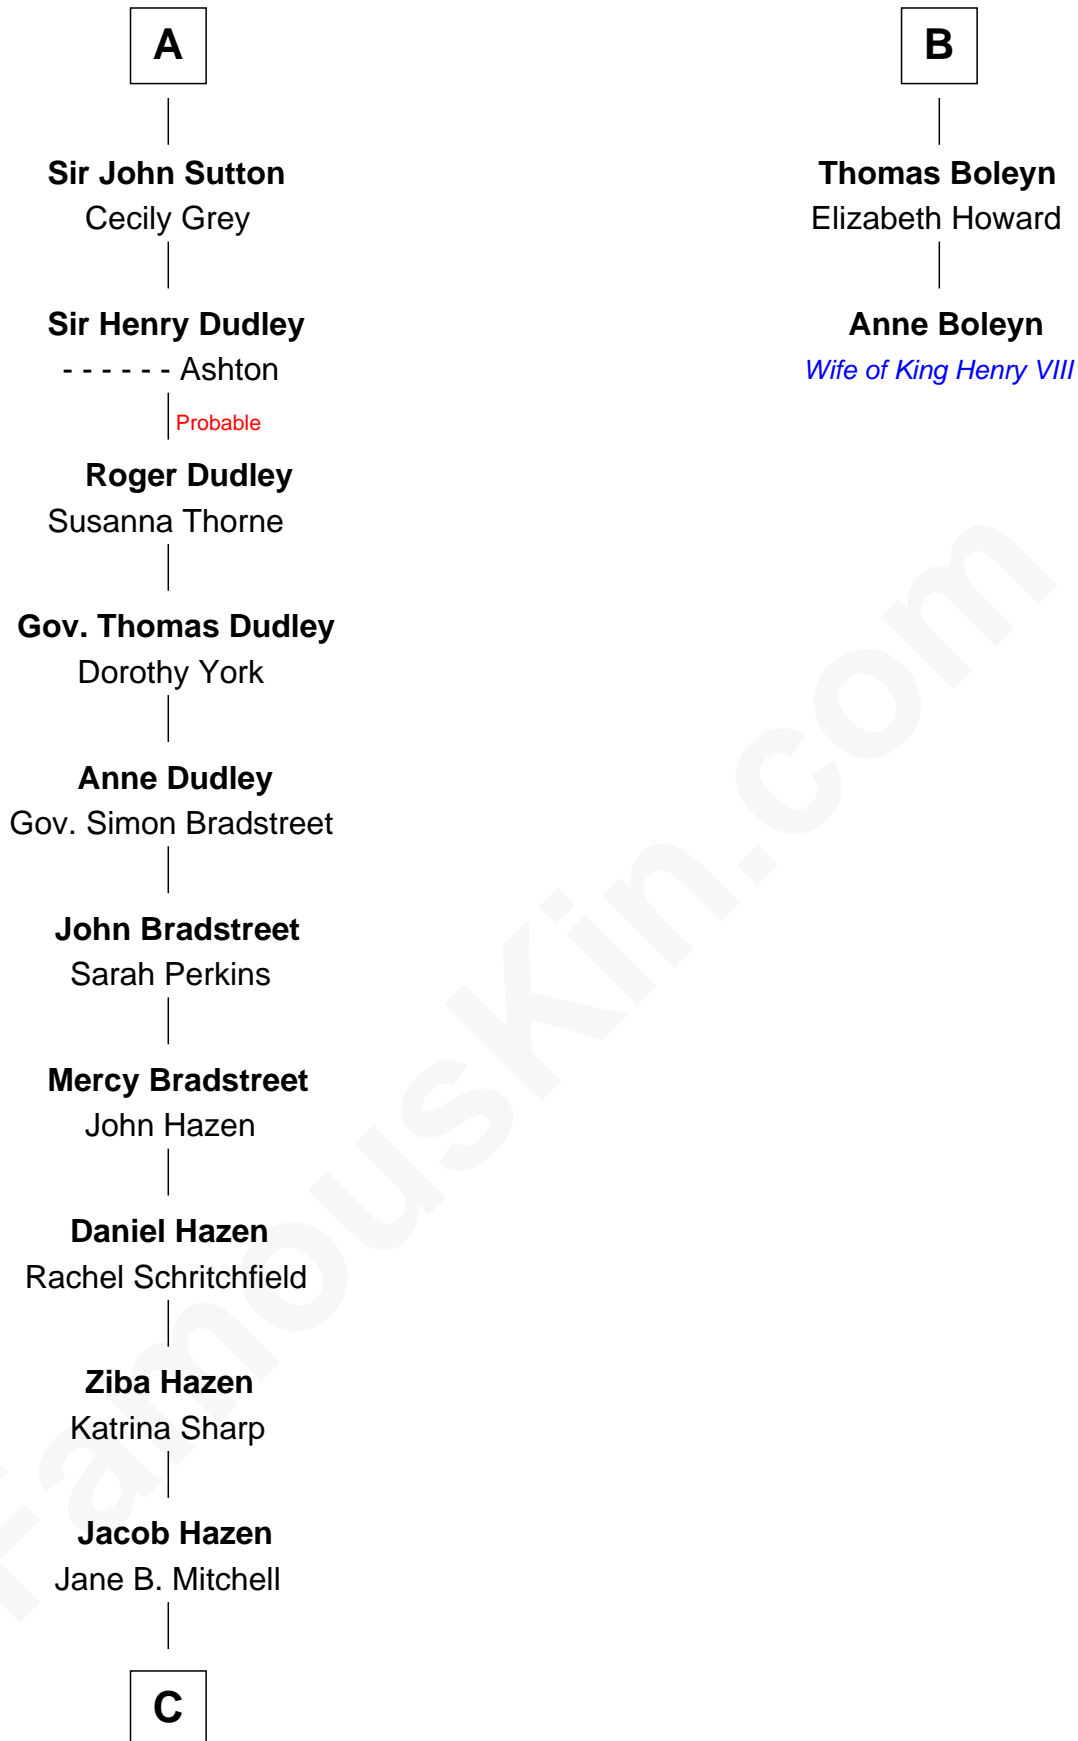

FamousKin.com Relationship Chart of

J. K. Simmons

TV and Movie Actor

8th cousin 13 times removed of

Anne Boleyn

2nd Wife of King Henry VIII

C

—
Sedgwick Russell Hazen

Mary Isabelle Barr

—
Lewis Jacob Hazen

Emma Broaddus Lewis

—
Ruth Hazen

Col. Ralph Archibald Kimble

—
Patricia Kimble

Dr. Donald William Simmons

—
J. K. Simmons