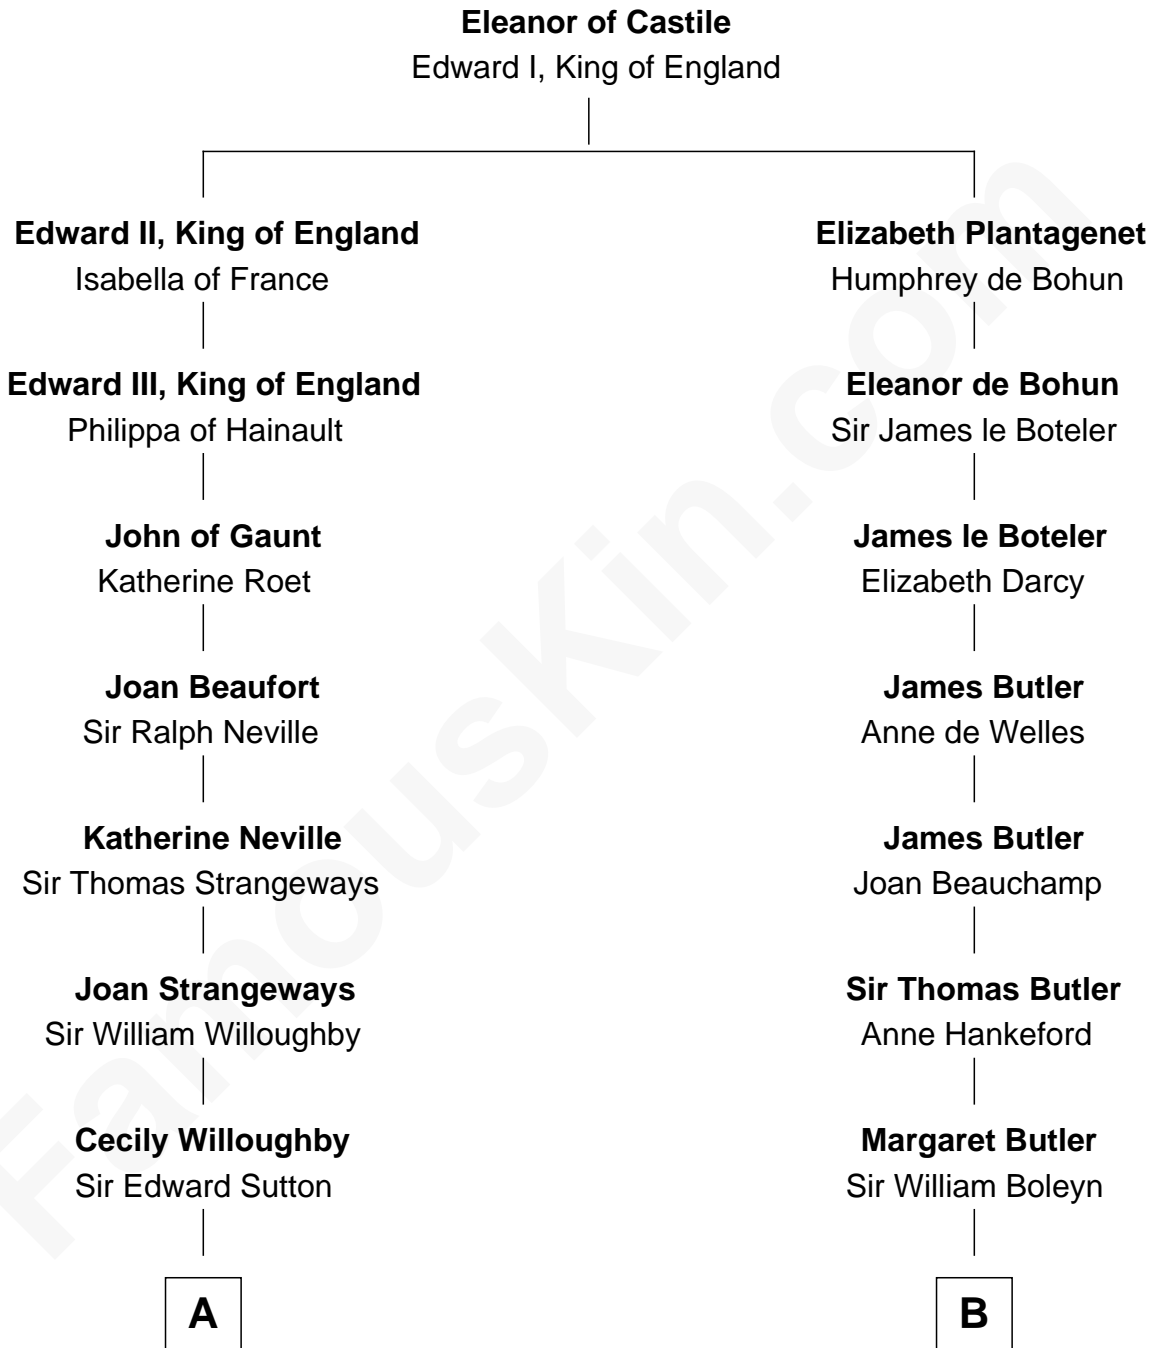

FamousKin.com Relationship Chart of

J. K. Simmons

TV and Movie Actor

8th cousin 13 times removed of

Anne Boleyn

2nd Wife of King Henry VIII

C

—
Sedgwick Russell Hazen

Mary Isabelle Barr

—
Lewis Jacob Hazen

Emma Broaddus Lewis

—
Ruth Hazen

Col. Ralph Archibald Kimble

—
Patricia Kimble

Dr. Donald William Simmons

—
J. K. Simmons