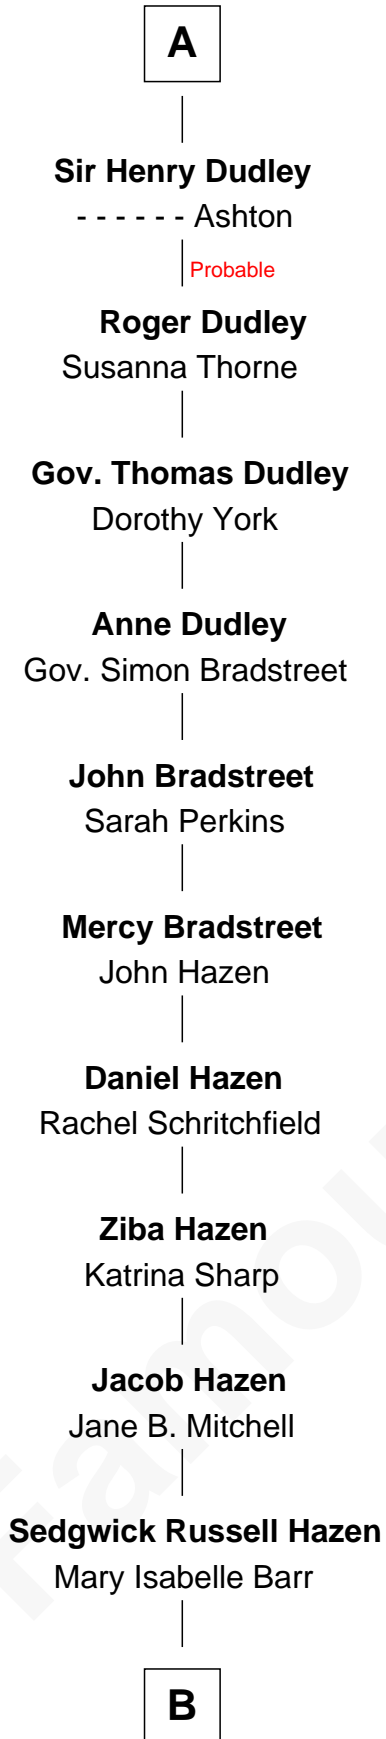

FamousKin.com Relationship Chart of

J. K. Simmons

TV and Movie Actor

6th cousin 14 times removed of

Anne Boleyn

2nd Wife of King Henry VIII

Sir William de Ros
Margery de Badlesmere

Thomas de Ros
Beatrice de Stafford

Margaret de Ros
Sir Reynold Grey

Margaret Grey
Sir William Bonville

William Bonville
Elizabeth Harington

William Bonville
Katherine Neville

Cecily Bonville
Thomas Grey

Cecily Grey
Sir John Sutton

A

Maud de Roos
John de Welles

Anne de Welles
James Butler

James Butler
Joan Beauchamp

Sir Thomas Butler
Anne Hankeford

Margaret Butler
Sir William Boleyn

Thomas Boleyn
Elizabeth Howard

Anne Boleyn
Wife of King Henry VIII

B

—
Lewis Jacob Hazen
Emma Broaddus Lewis