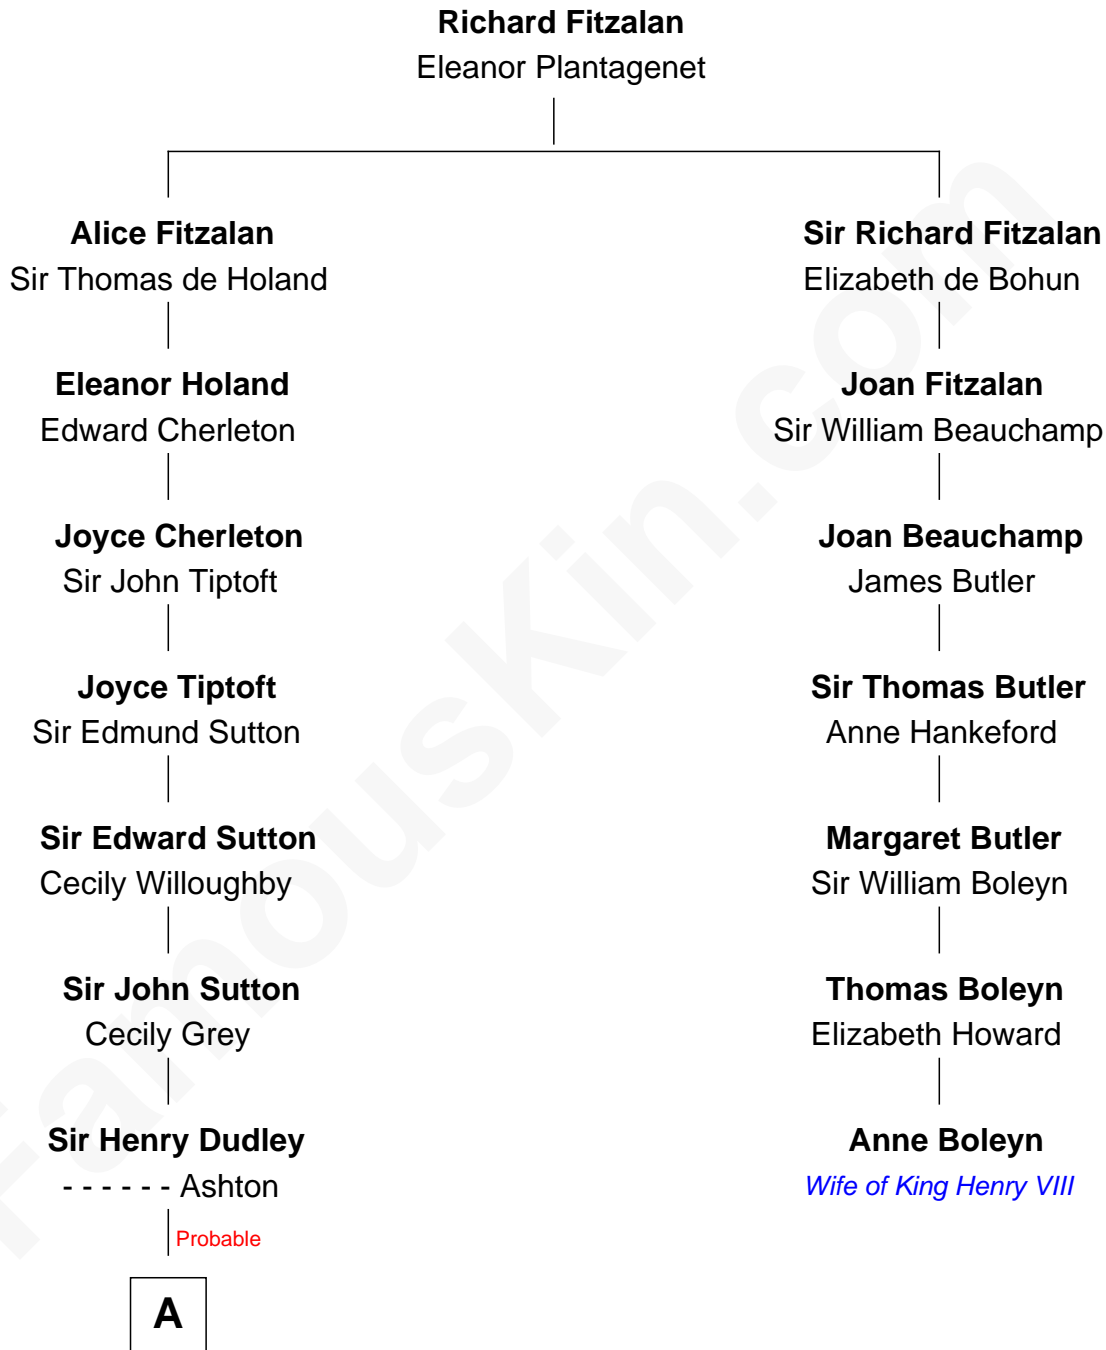

# FamousKin.com Relationship Chart of

**J. K. Simmons**

*TV and Movie Actor*

6th cousin 13 times removed of

**Anne Boleyn**

*2nd Wife of King Henry VIII*

**B**

—  
**Ruth Hazen**

Col. Ralph Archibald Kimble

—  
**Patricia Kimble**

Dr. Donald William Simmons

—  
**J. K. Simmons**

*TV and Movie Actor*