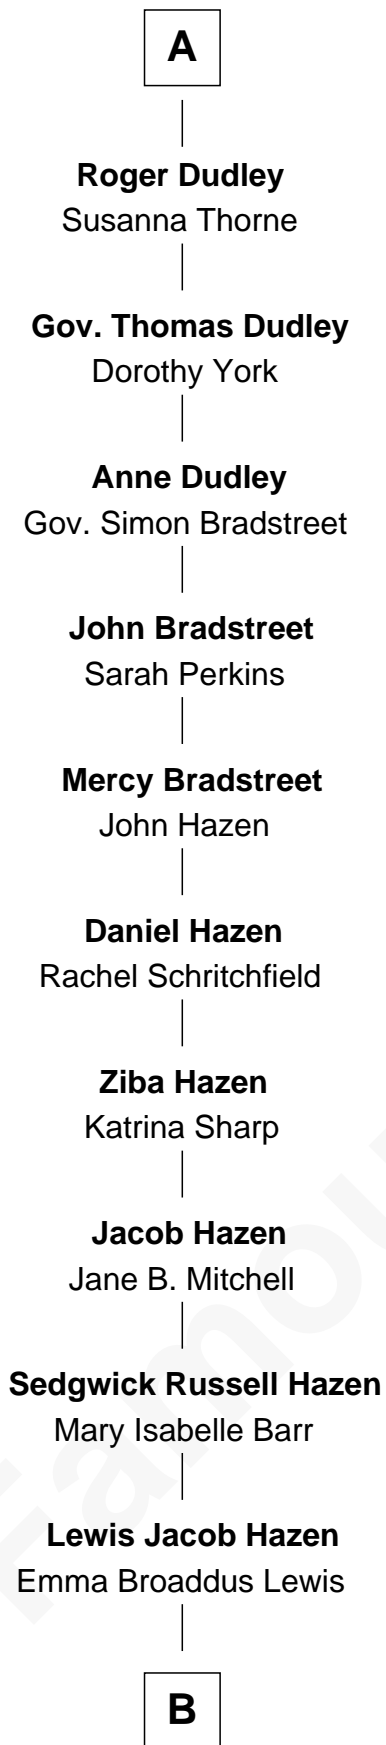

# FamousKin.com Relationship Chart of

**J. K. Simmons**

*TV and Movie Actor*

6th cousin 13 times removed of

**Anne Boleyn**

*2nd Wife of King Henry VIII*

**B**

—  
**Ruth Hazen**

Col. Ralph Archibald Kimble

—  
**Patricia Kimble**

Dr. Donald William Simmons

—  
**J. K. Simmons**

*TV and Movie Actor*