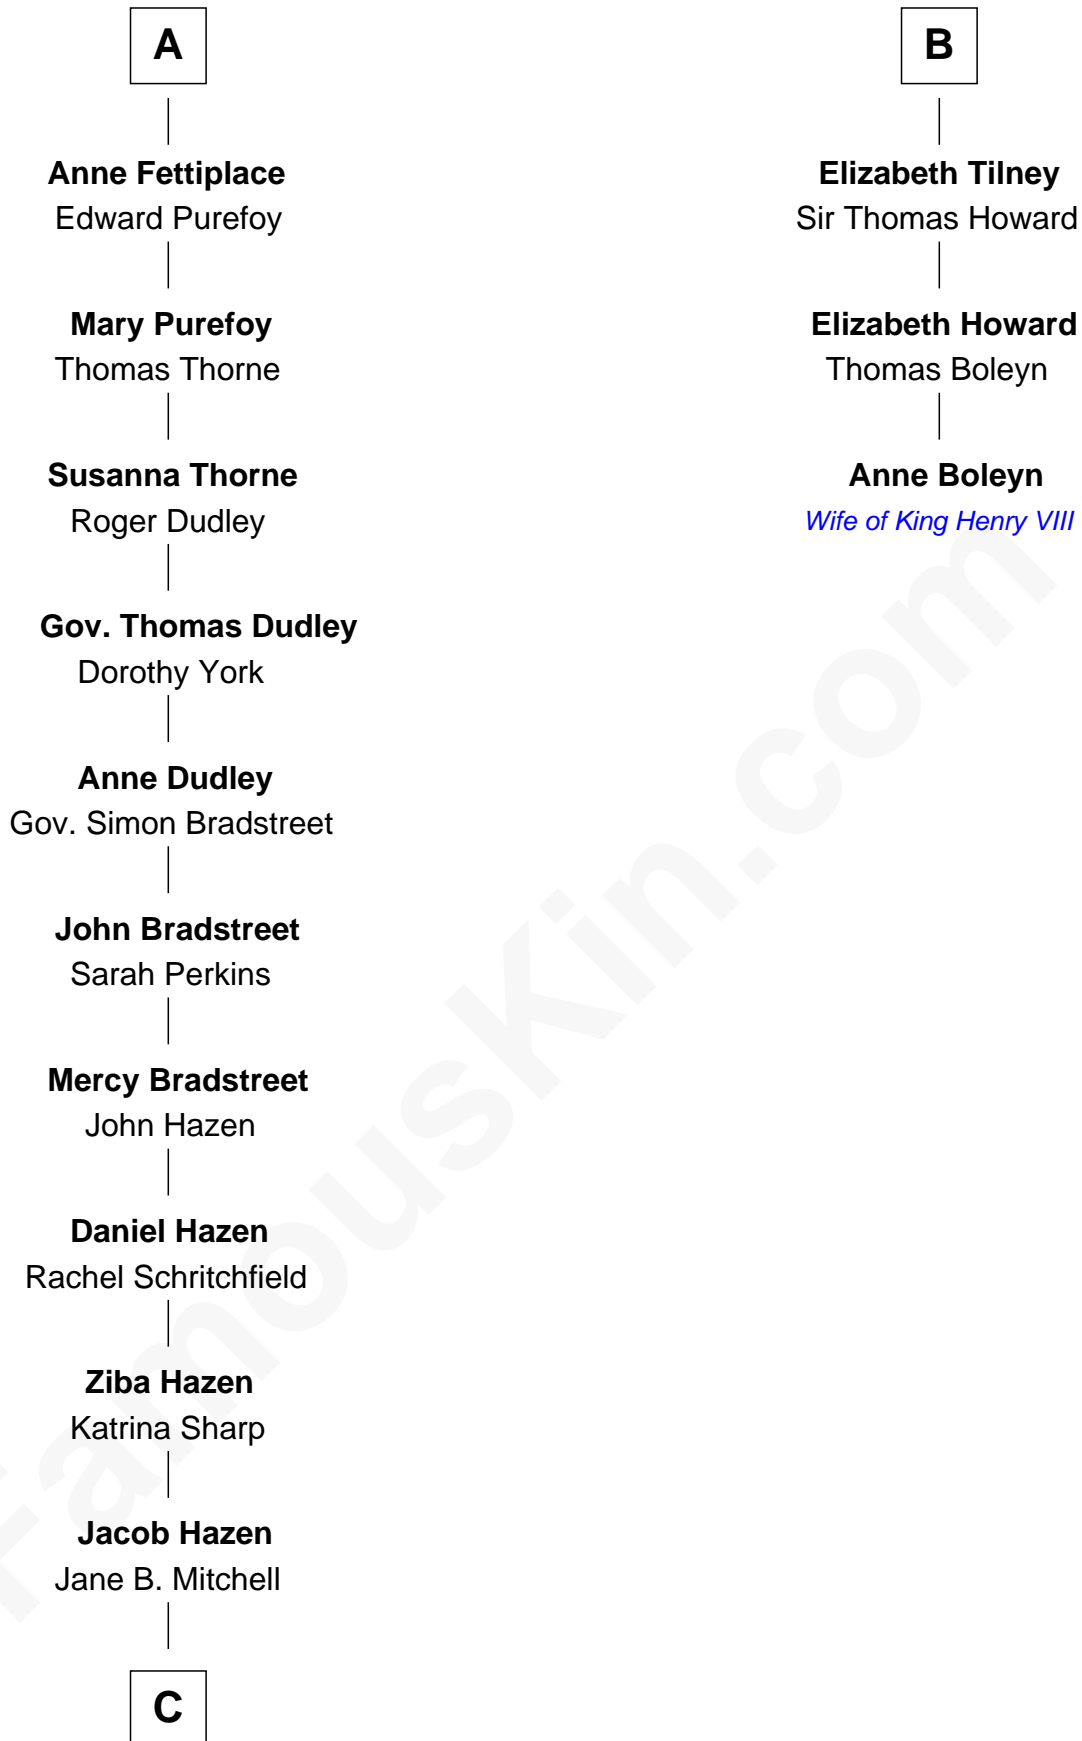

FamousKin.com

Relationship Chart of

J. K. Simmons

TV and Movie Actor

9th cousin 12 times removed of

Anne Boleyn

2nd Wife of King Henry VIII

C

—
Sedgwick Russell Hazen

Mary Isabelle Barr

—
Lewis Jacob Hazen

Emma Broaddus Lewis

—
Ruth Hazen

Col. Ralph Archibald Kimble

—
Patricia Kimble

Dr. Donald William Simmons