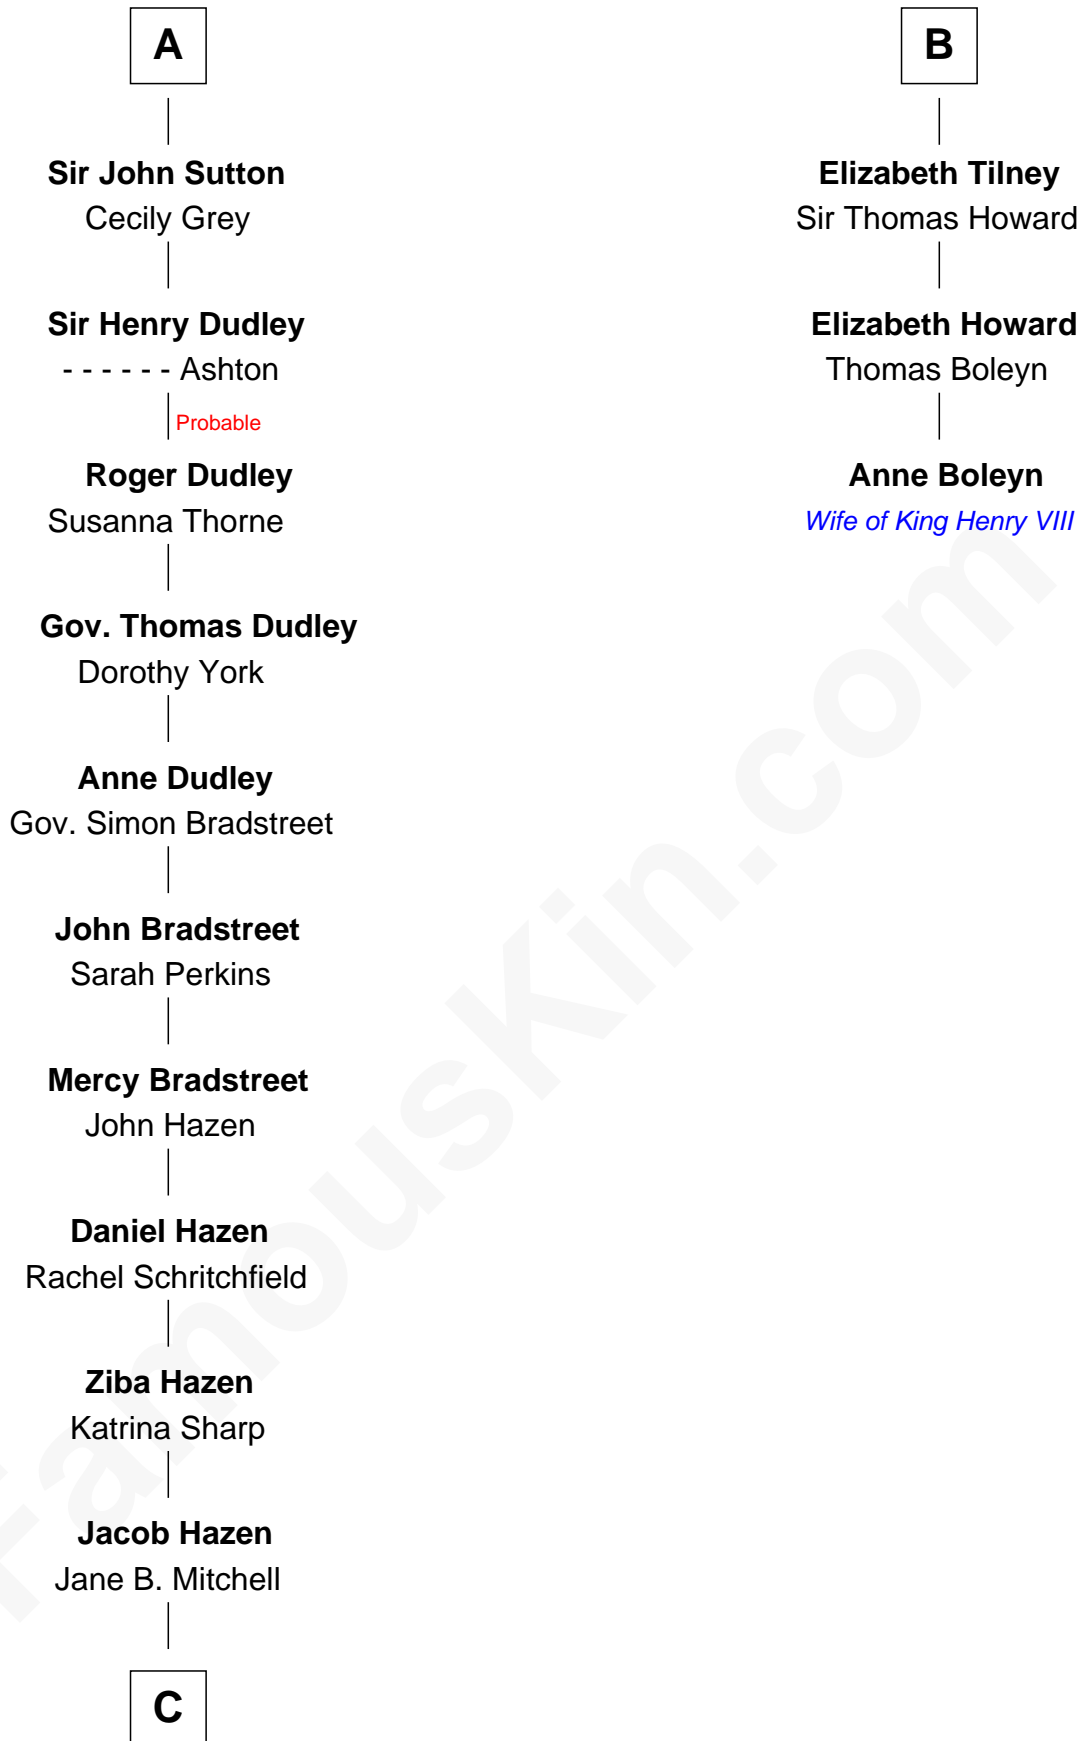

FamousKin.com Relationship Chart of

J. K. Simmons

TV and Movie Actor

9th cousin 12 times removed of

Anne Boleyn

2nd Wife of King Henry VIII

Sir William de Cantilupe

Eve de Braiose

C

—
Sedgwick Russell Hazen

Mary Isabelle Barr

—
Lewis Jacob Hazen

Emma Broaddus Lewis

—
Ruth Hazen

Col. Ralph Archibald Kimble

—
Patricia Kimble