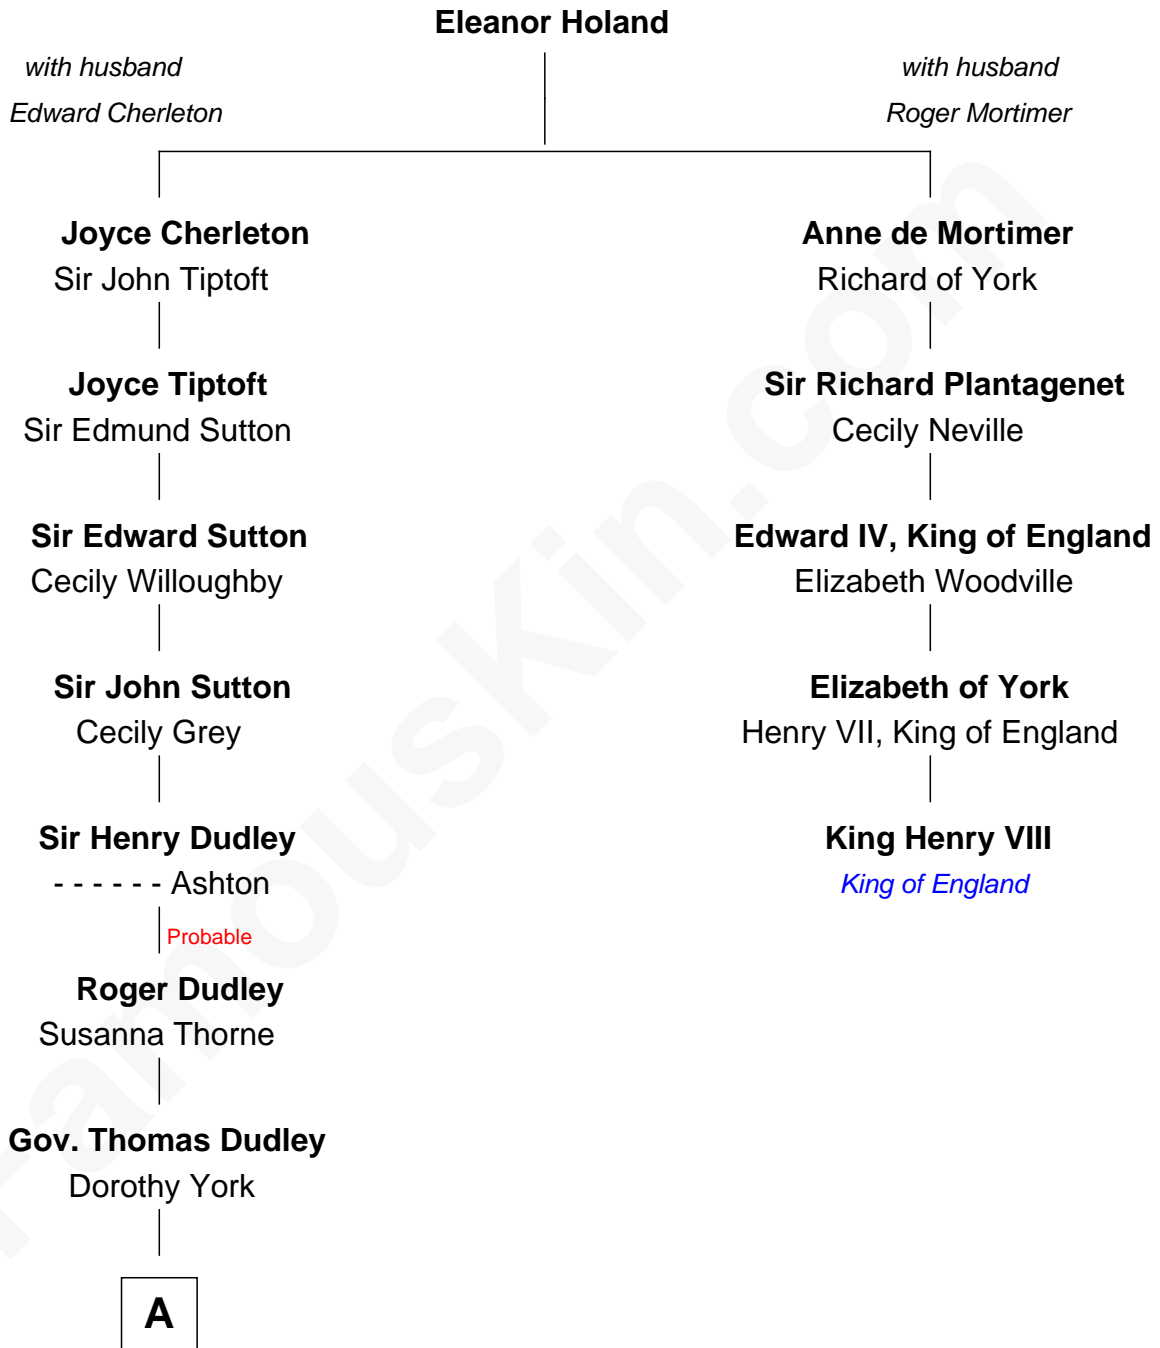

FamousKin.com Relationship Chart of

J. K. Simmons
TV and Movie Actor

4th cousin 13 times removed of

King Henry VIII
King of England

A

Anne Dudley

Gov. Simon Bradstreet

John Bradstreet