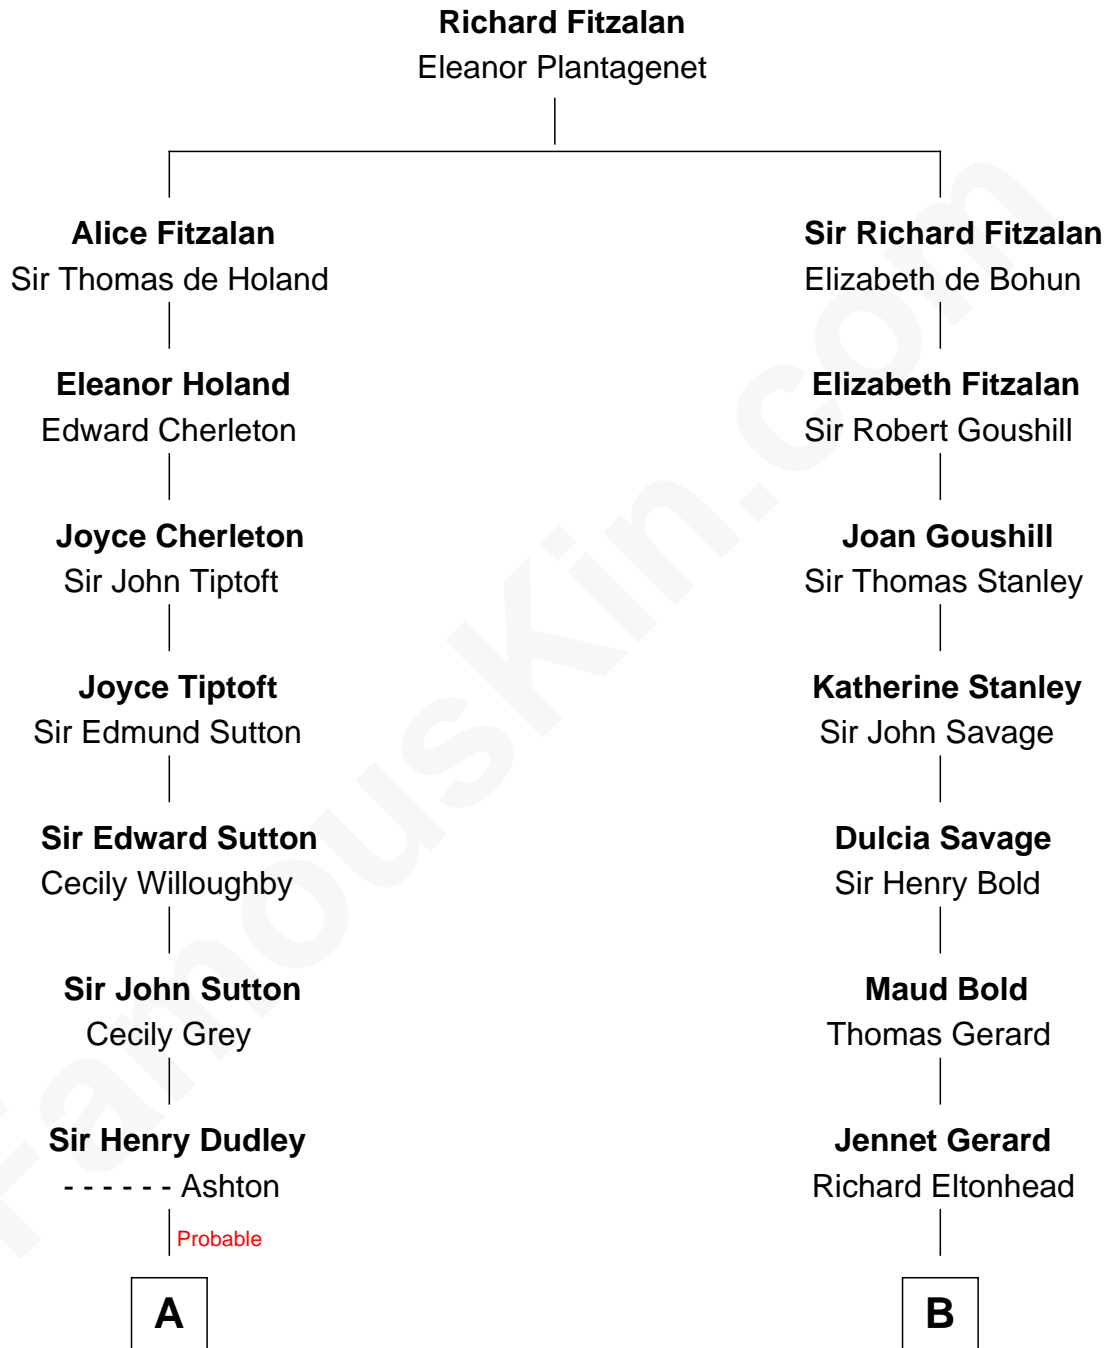

FamousKin.com Relationship Chart of

J. K. Simmons
TV and Movie Actor

12th cousin 7 times removed of

Francis Lightfoot Lee
Signer of the Declaration of Independence

C

Ruth Hazen
Col. Ralph Archibald Kimble

Patricia Kimble
Dr. Donald William Simmons