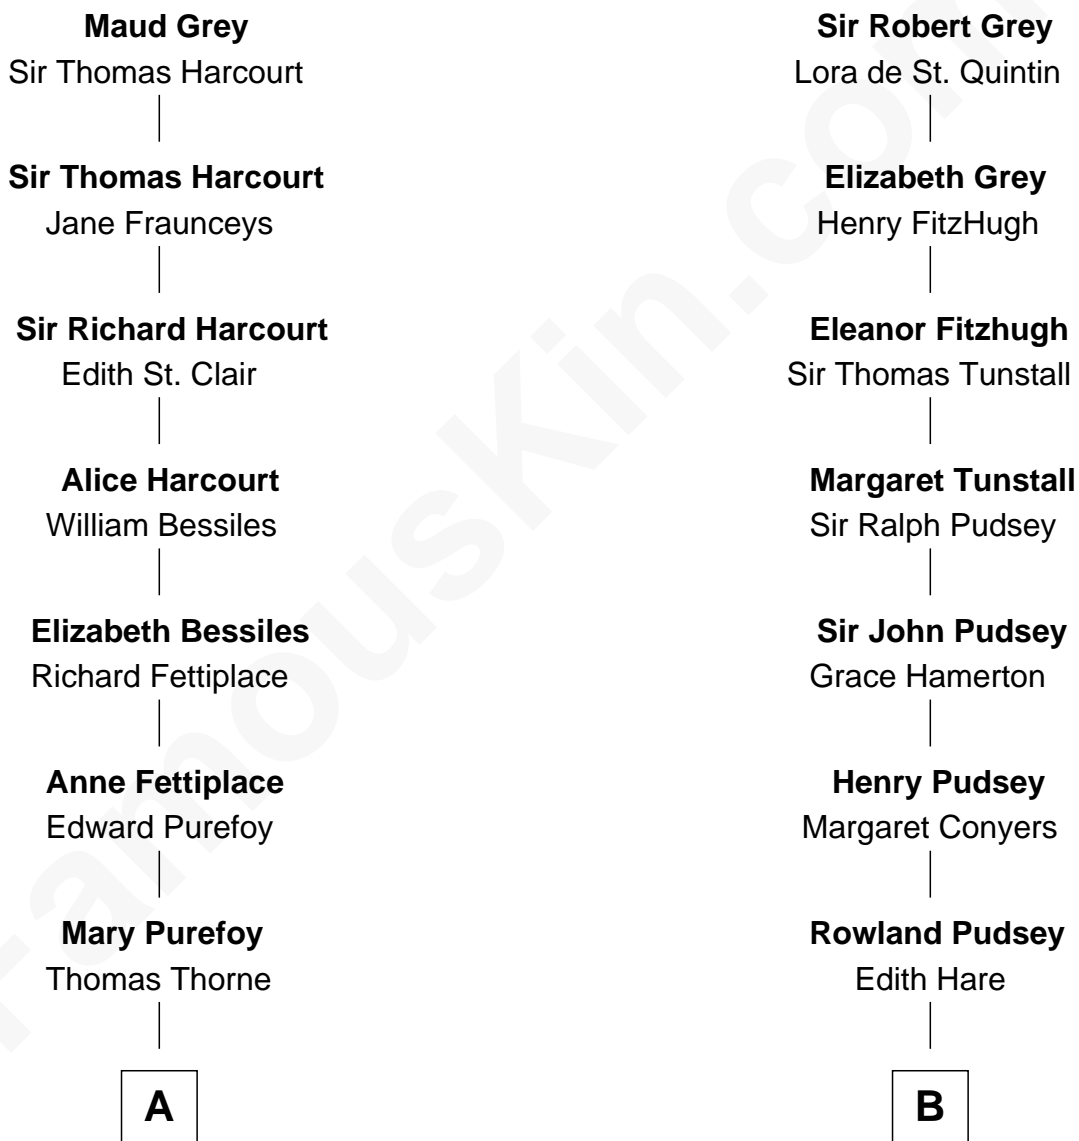

# FamousKin.com Relationship Chart of

**J. K. Simmons**

*TV and Movie Actor*

15th cousin 4 times removed of

**Francis Lightfoot Lee**

*Signer of the Declaration of Independence*

**Sir John Grey**

Avice Marmion

**C**

**Ruth Hazen**  
Col. Ralph Archibald Kimble

**Patricia Kimble**  
Dr. Donald William Simmons

**J. K. Simmons**  
*TV and Movie Actor*