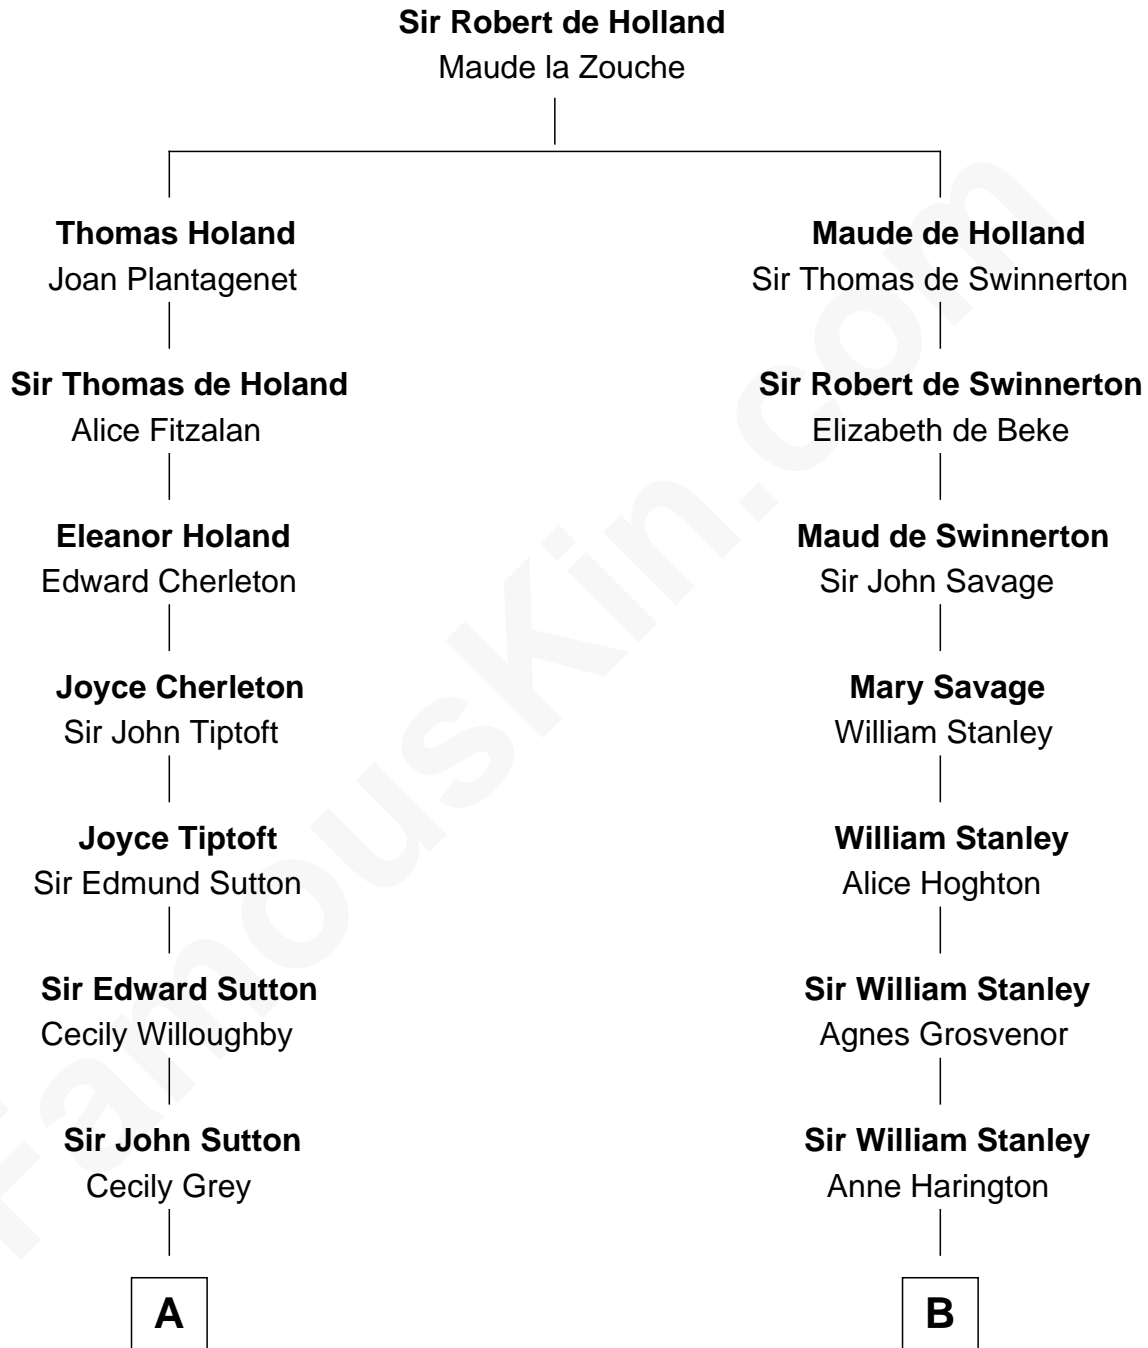

FamousKin.com Relationship Chart of

J. K. Simmons

TV and Movie Actor

13th cousin 7 times removed of

Francis Lightfoot Lee

Signer of the Declaration of Independence

C

—
Lewis Jacob Hazen
Emma Broaddus Lewis

—
Ruth Hazen
Col. Ralph Archibald Kimble

—
Patricia Kimble
Dr. Donald William Simmons

—
J. K. Simmons
TV and Movie Actor