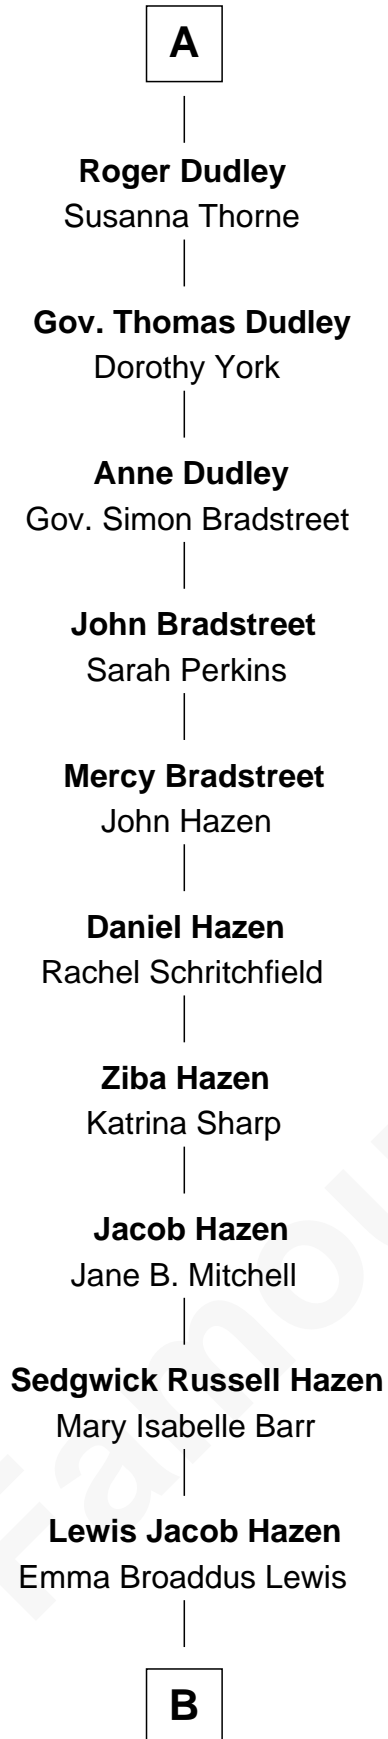

# FamousKin.com Relationship Chart of

**J. K. Simmons**

*TV and Movie Actor*

5th cousin 14 times removed of

**Jane Seymour**

*3rd Wife of King Henry VIII*

**B**

—  
**Ruth Hazen**

Col. Ralph Archibald Kimble

—  
**Patricia Kimble**

Dr. Donald William Simmons

—  
**J. K. Simmons**

*TV and Movie Actor*