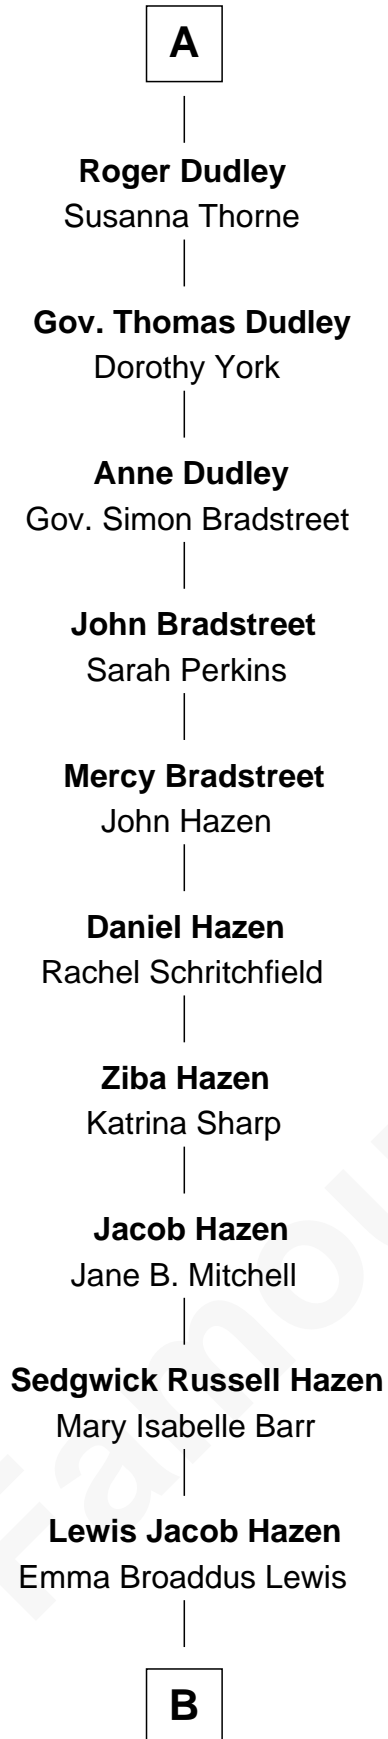

FamousKin.com Relationship Chart of

J. K. Simmons

TV and Movie Actor

6th cousin 13 times removed of

Jane Seymour

3rd Wife of King Henry VIII

Sir Ralph de Neville

Alice de Audley

B

—
Ruth Hazen

Col. Ralph Archibald Kimble

—
Patricia Kimble

Dr. Donald William Simmons

—
J. K. Simmons

TV and Movie Actor