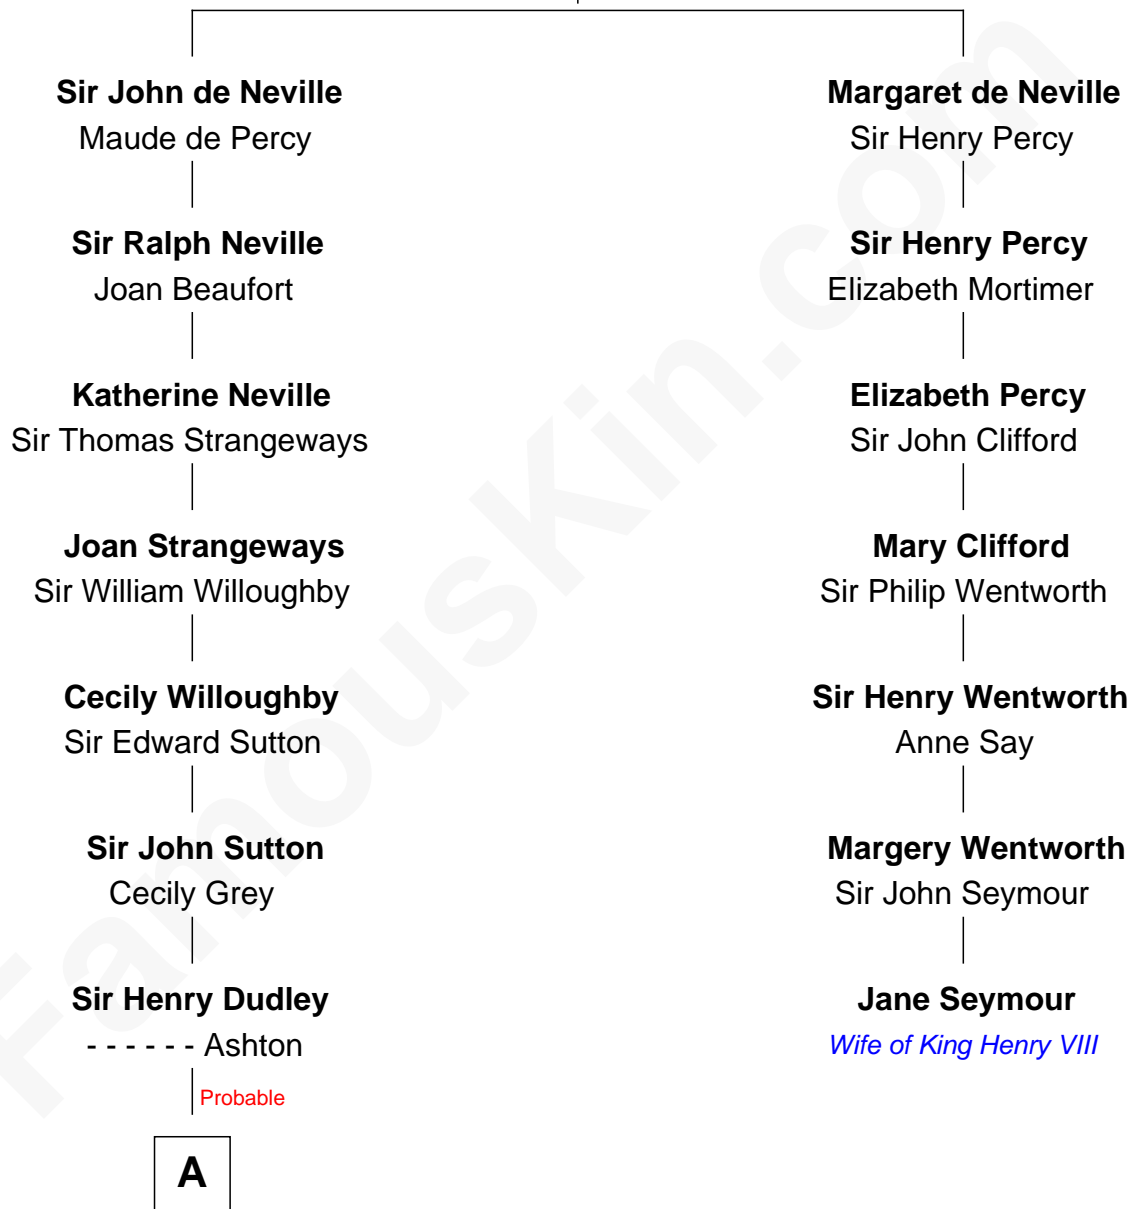

FamousKin.com Relationship Chart of

J. K. Simmons

TV and Movie Actor

6th cousin 13 times removed of

Jane Seymour

3rd Wife of King Henry VIII

Sir Ralph de Neville

Alice de Audley

B

—
Ruth Hazen

Col. Ralph Archibald Kimble

—
Patricia Kimble

Dr. Donald William Simmons

—
J. K. Simmons

TV and Movie Actor