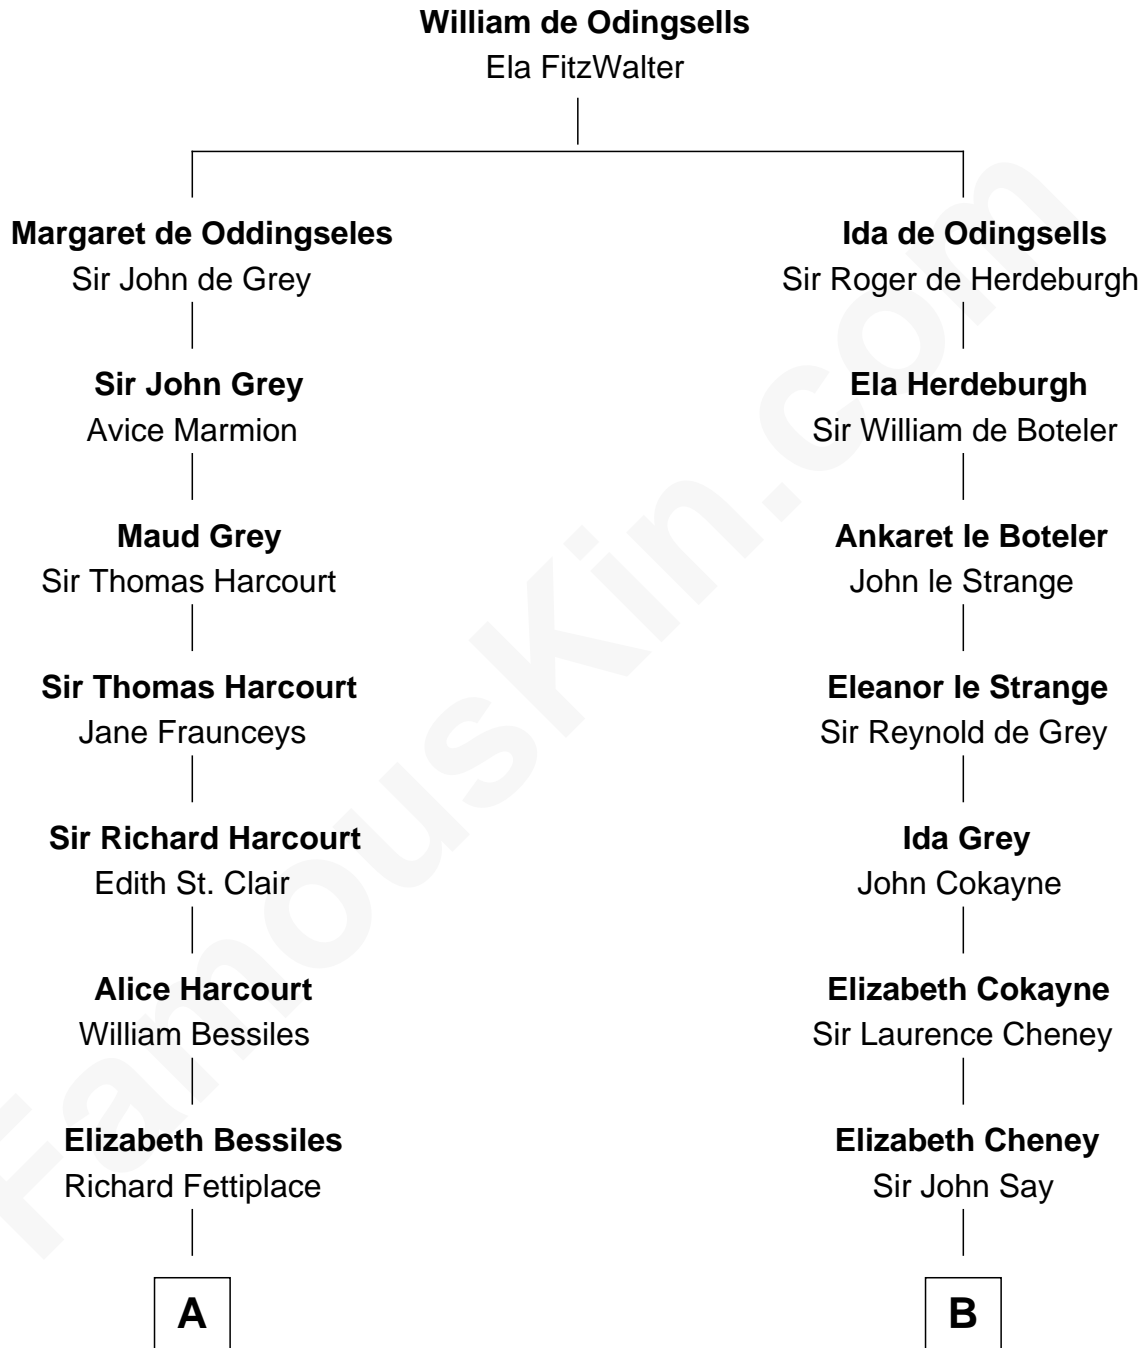

FamousKin.com Relationship Chart of

J. K. Simmons

TV and Movie Actor

9th cousin 12 times removed of

Jane Seymour

3rd Wife of King Henry VIII

C

—
Sedgwick Russell Hazen

Mary Isabelle Barr

—
Lewis Jacob Hazen

Emma Broaddus Lewis

—
Ruth Hazen

Col. Ralph Archibald Kimble

—
Patricia Kimble

Dr. Donald William Simmons

—
J. K. Simmons