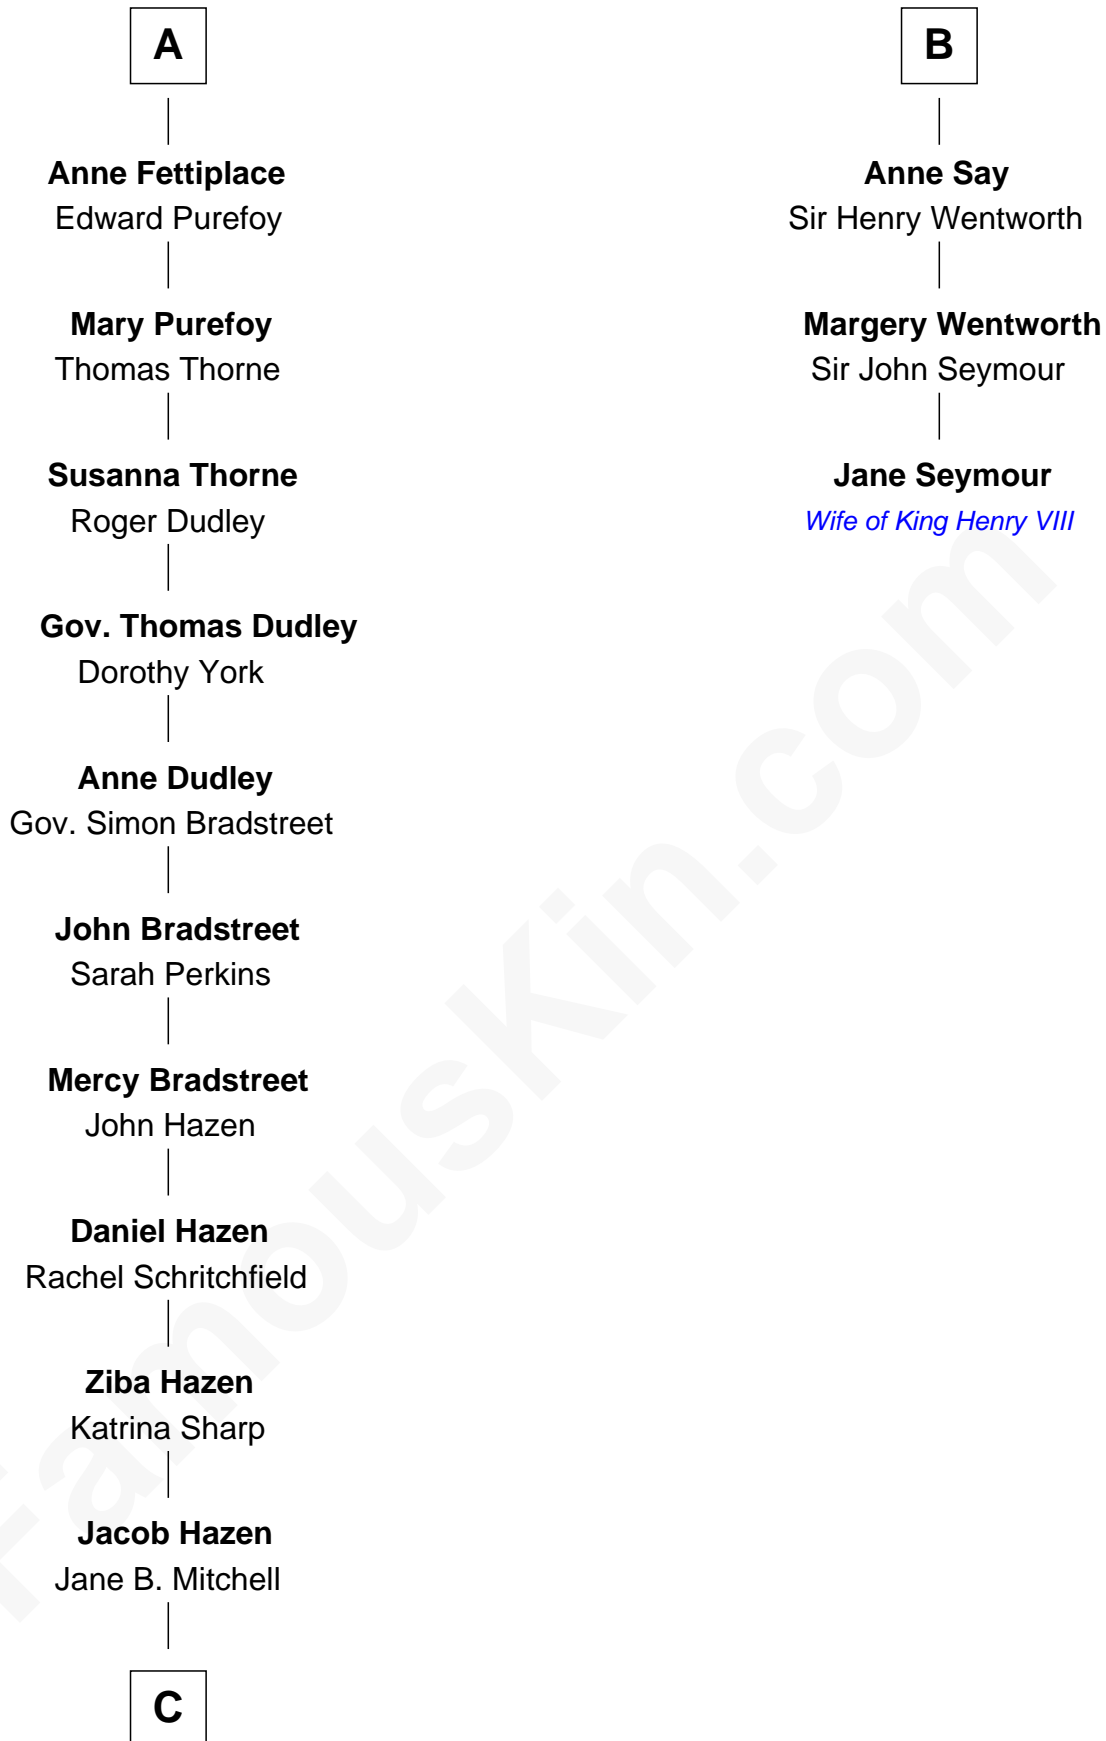

FamousKin.com Relationship Chart of

J. K. Simmons

TV and Movie Actor

9th cousin 12 times removed of

Jane Seymour

3rd Wife of King Henry VIII

C

—
Sedgwick Russell Hazen

Mary Isabelle Barr

—
Lewis Jacob Hazen

Emma Broaddus Lewis

—
Ruth Hazen

Col. Ralph Archibald Kimble

—
Patricia Kimble

Dr. Donald William Simmons

—
J. K. Simmons