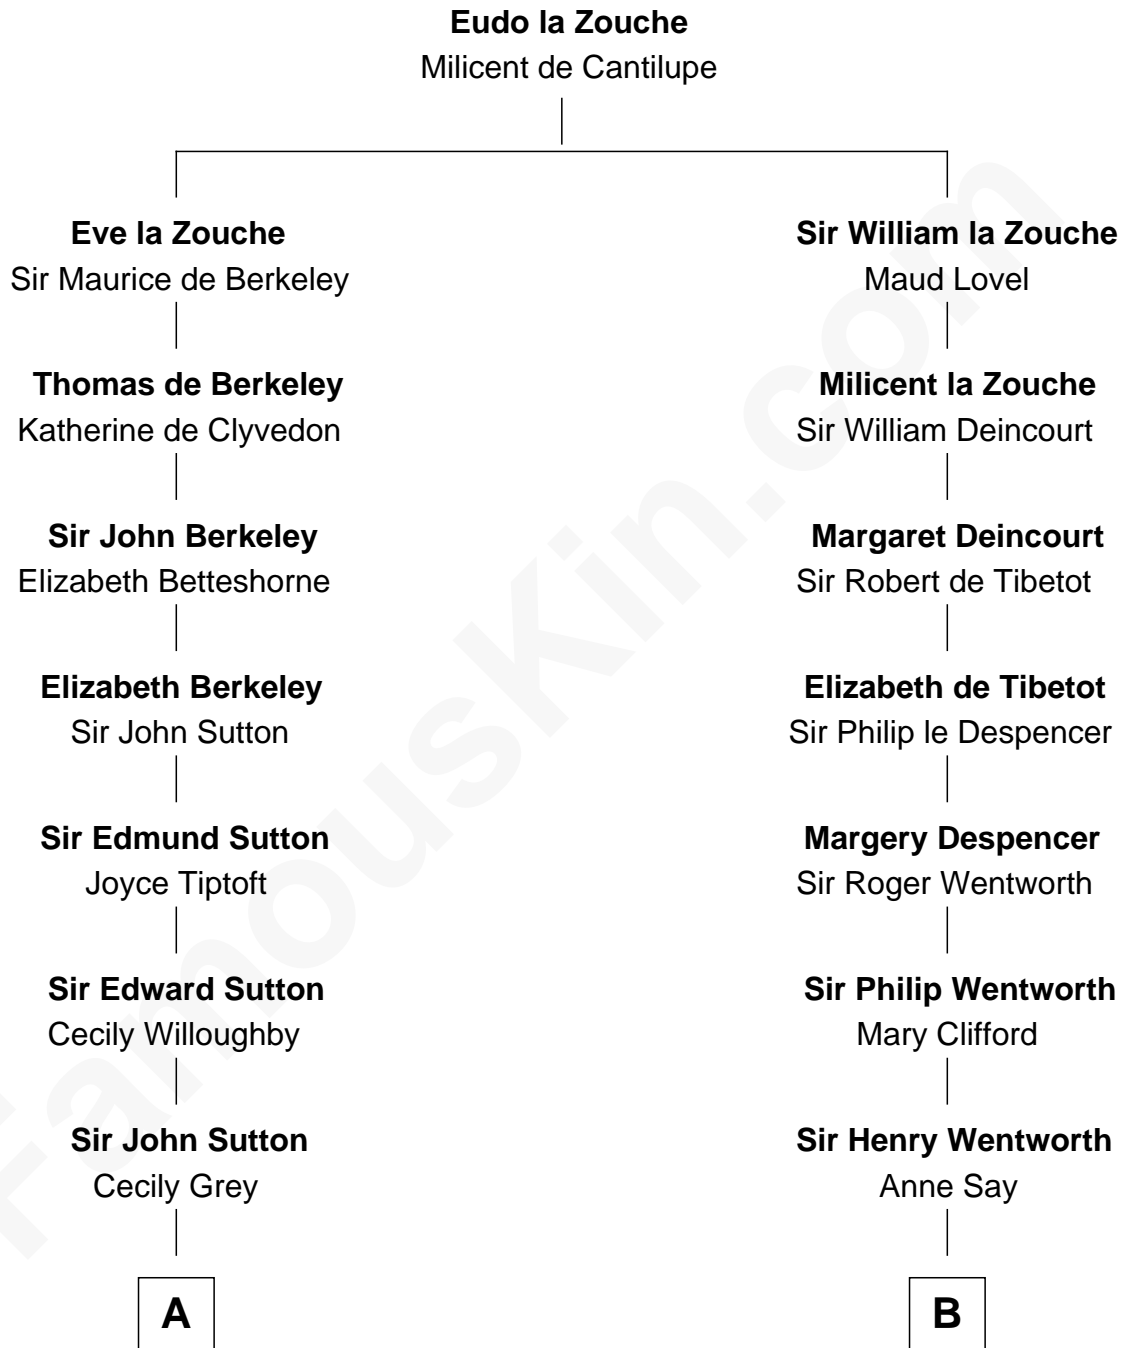

# FamousKin.com Relationship Chart of

**J. K. Simmons**

*TV and Movie Actor*

8th cousin 12 times removed of

**Jane Seymour**

*3rd Wife of King Henry VIII*

**C**

—  
**Lewis Jacob Hazen**  
Emma Broaddus Lewis

—  
**Ruth Hazen**  
Col. Ralph Archibald Kimble

—  
**Patricia Kimble**  
Dr. Donald William Simmons

—  
**J. K. Simmons**  
*TV and Movie Actor*