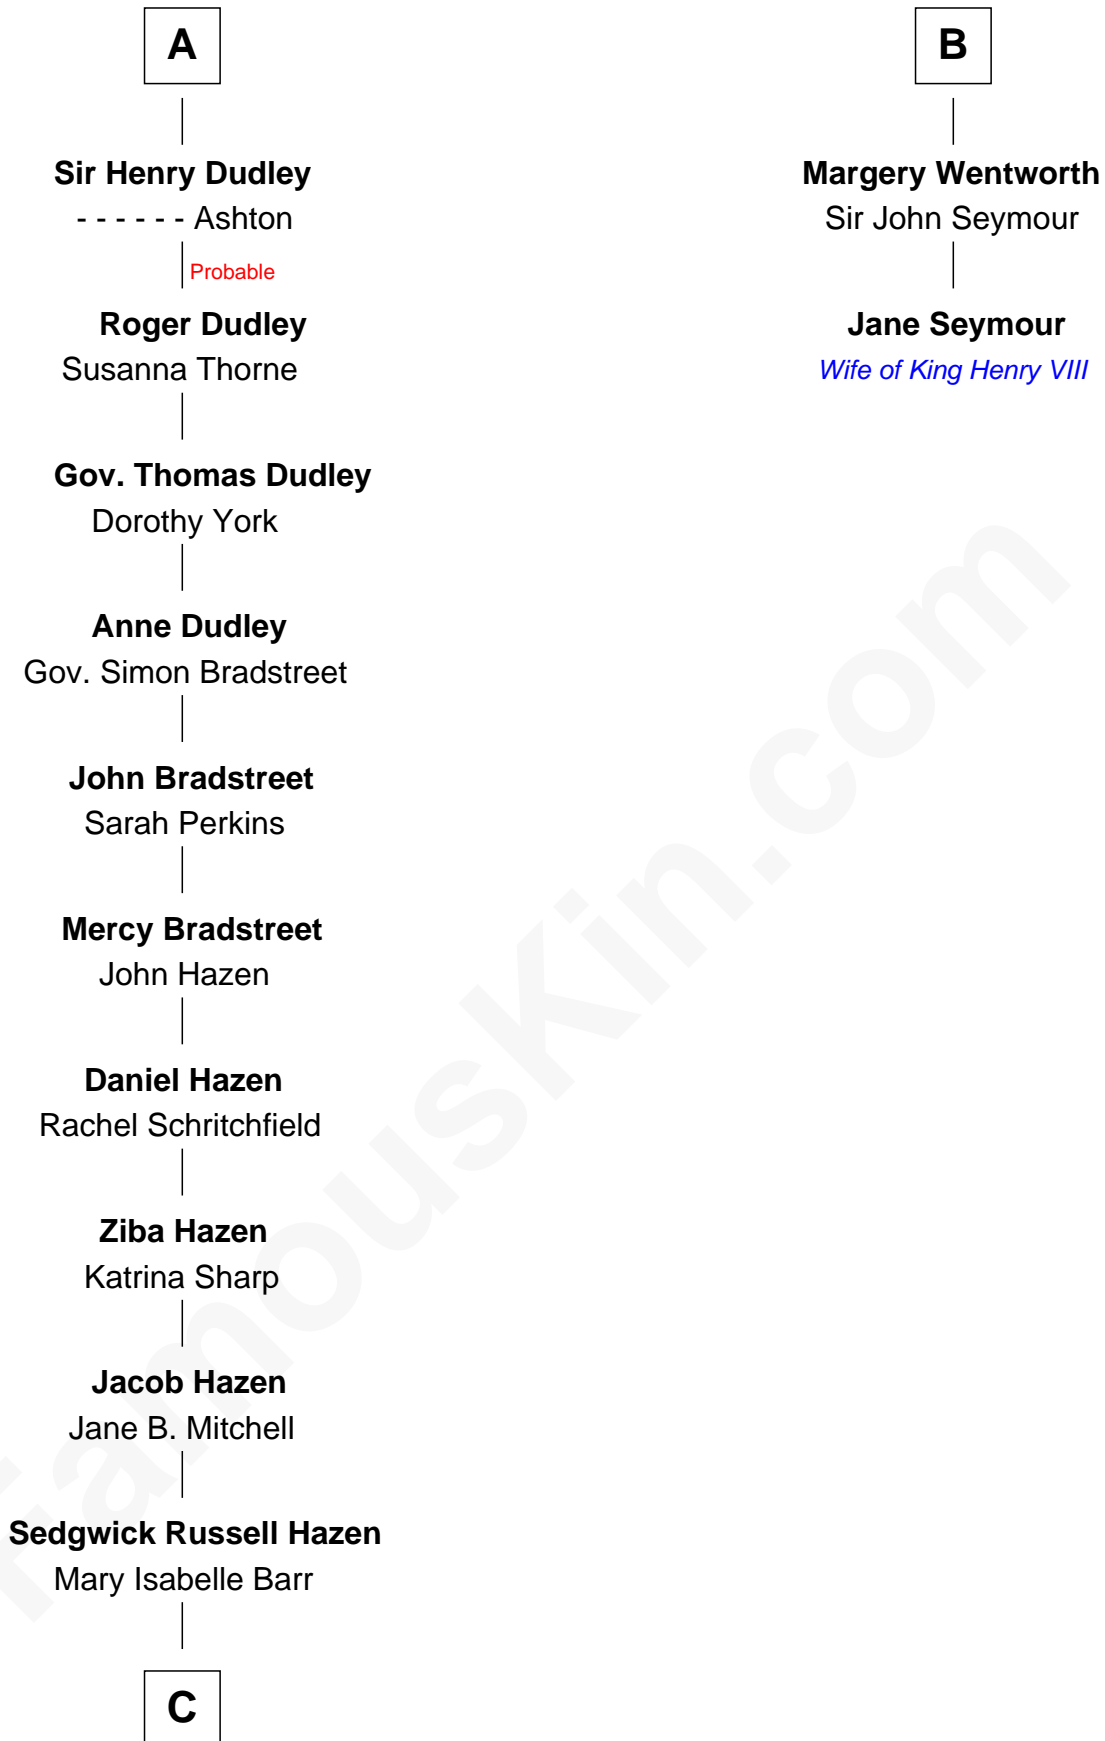

# FamousKin.com Relationship Chart of

**J. K. Simmons**

*TV and Movie Actor*

8th cousin 12 times removed of

**Jane Seymour**

*3rd Wife of King Henry VIII*

**C**

—  
**Lewis Jacob Hazen**  
Emma Broaddus Lewis

—  
**Ruth Hazen**  
Col. Ralph Archibald Kimble

—  
**Patricia Kimble**  
Dr. Donald William Simmons

—  
**J. K. Simmons**  
*TV and Movie Actor*