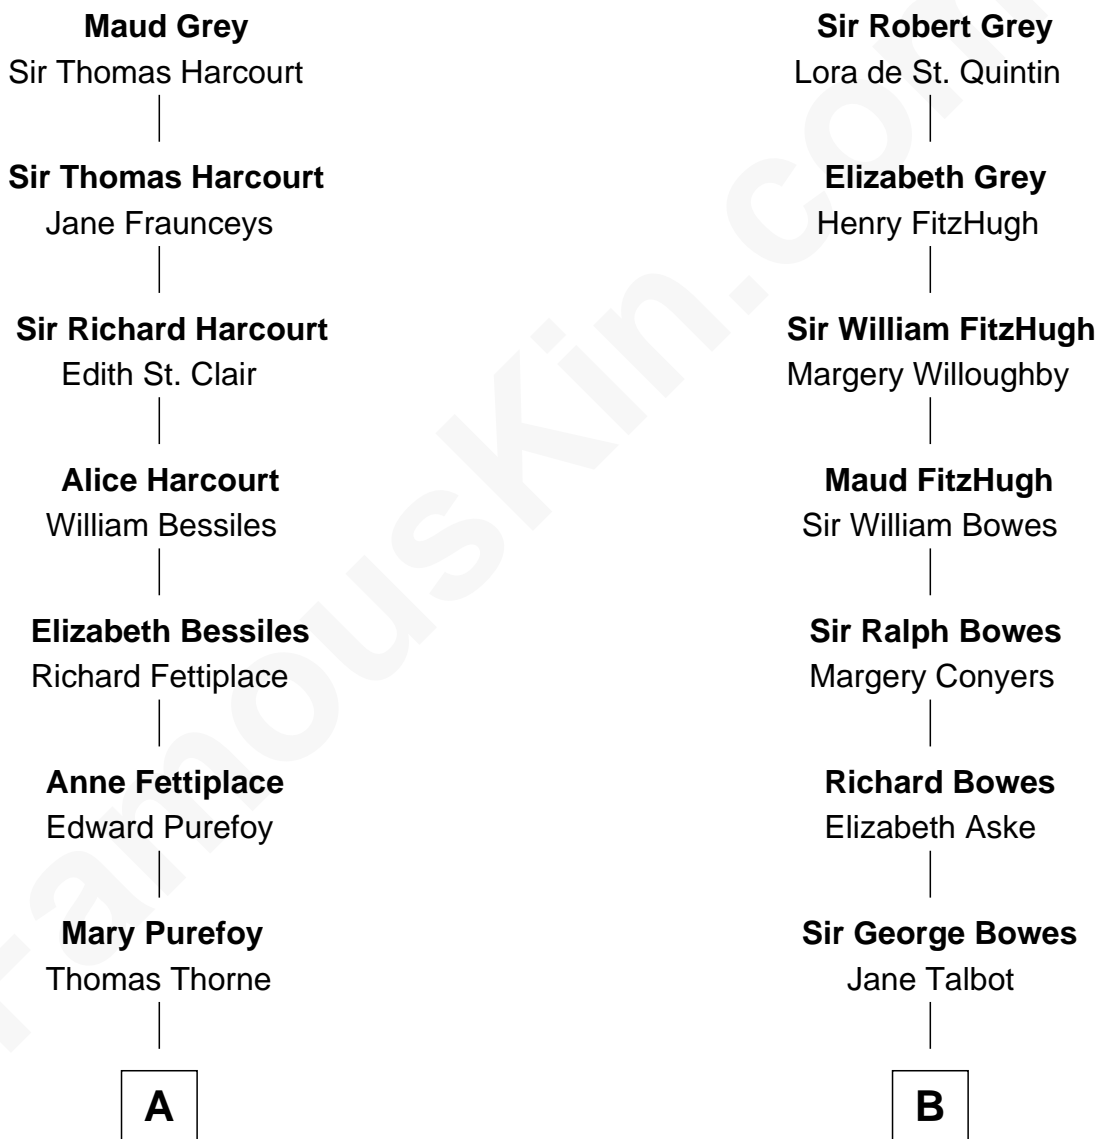

Sir John Grey

Avice Marmion