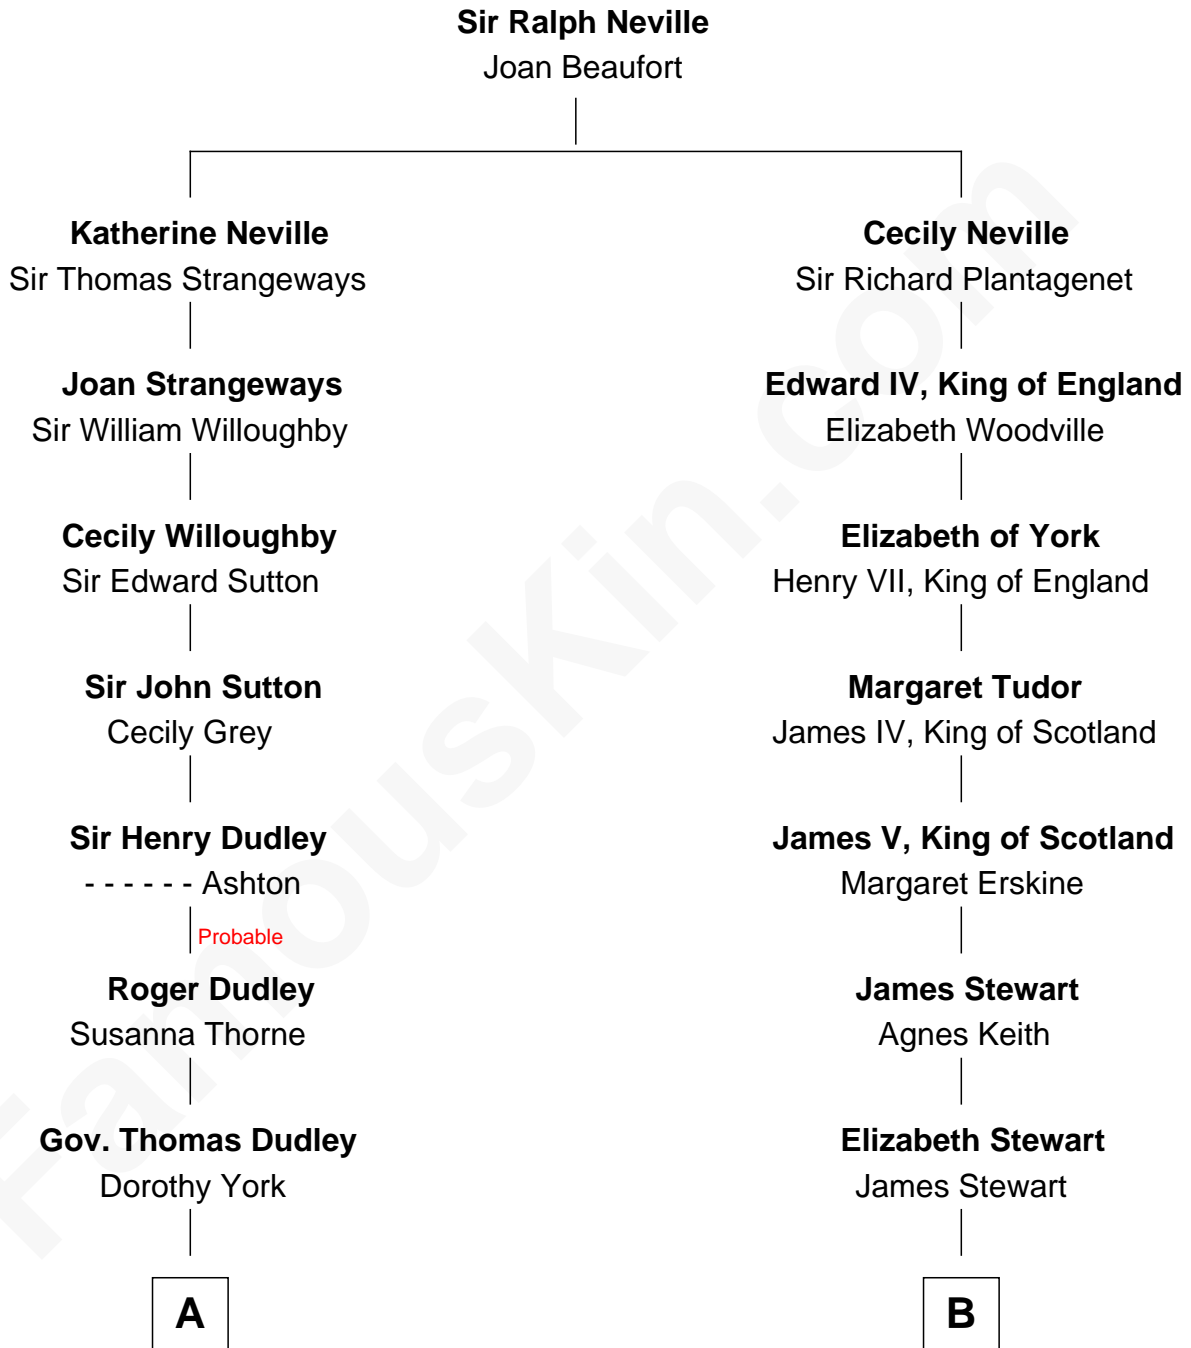

FamousKin.com Relationship Chart of

J. K. Simmons
TV and Movie Actor

17th cousin of

Alan Turing

WWII Codebreaker of Nazi Enigma Machine

J. K. Simmons photo by [Gordon Correll/gdcgraphics](#) (CC BY 2.0)