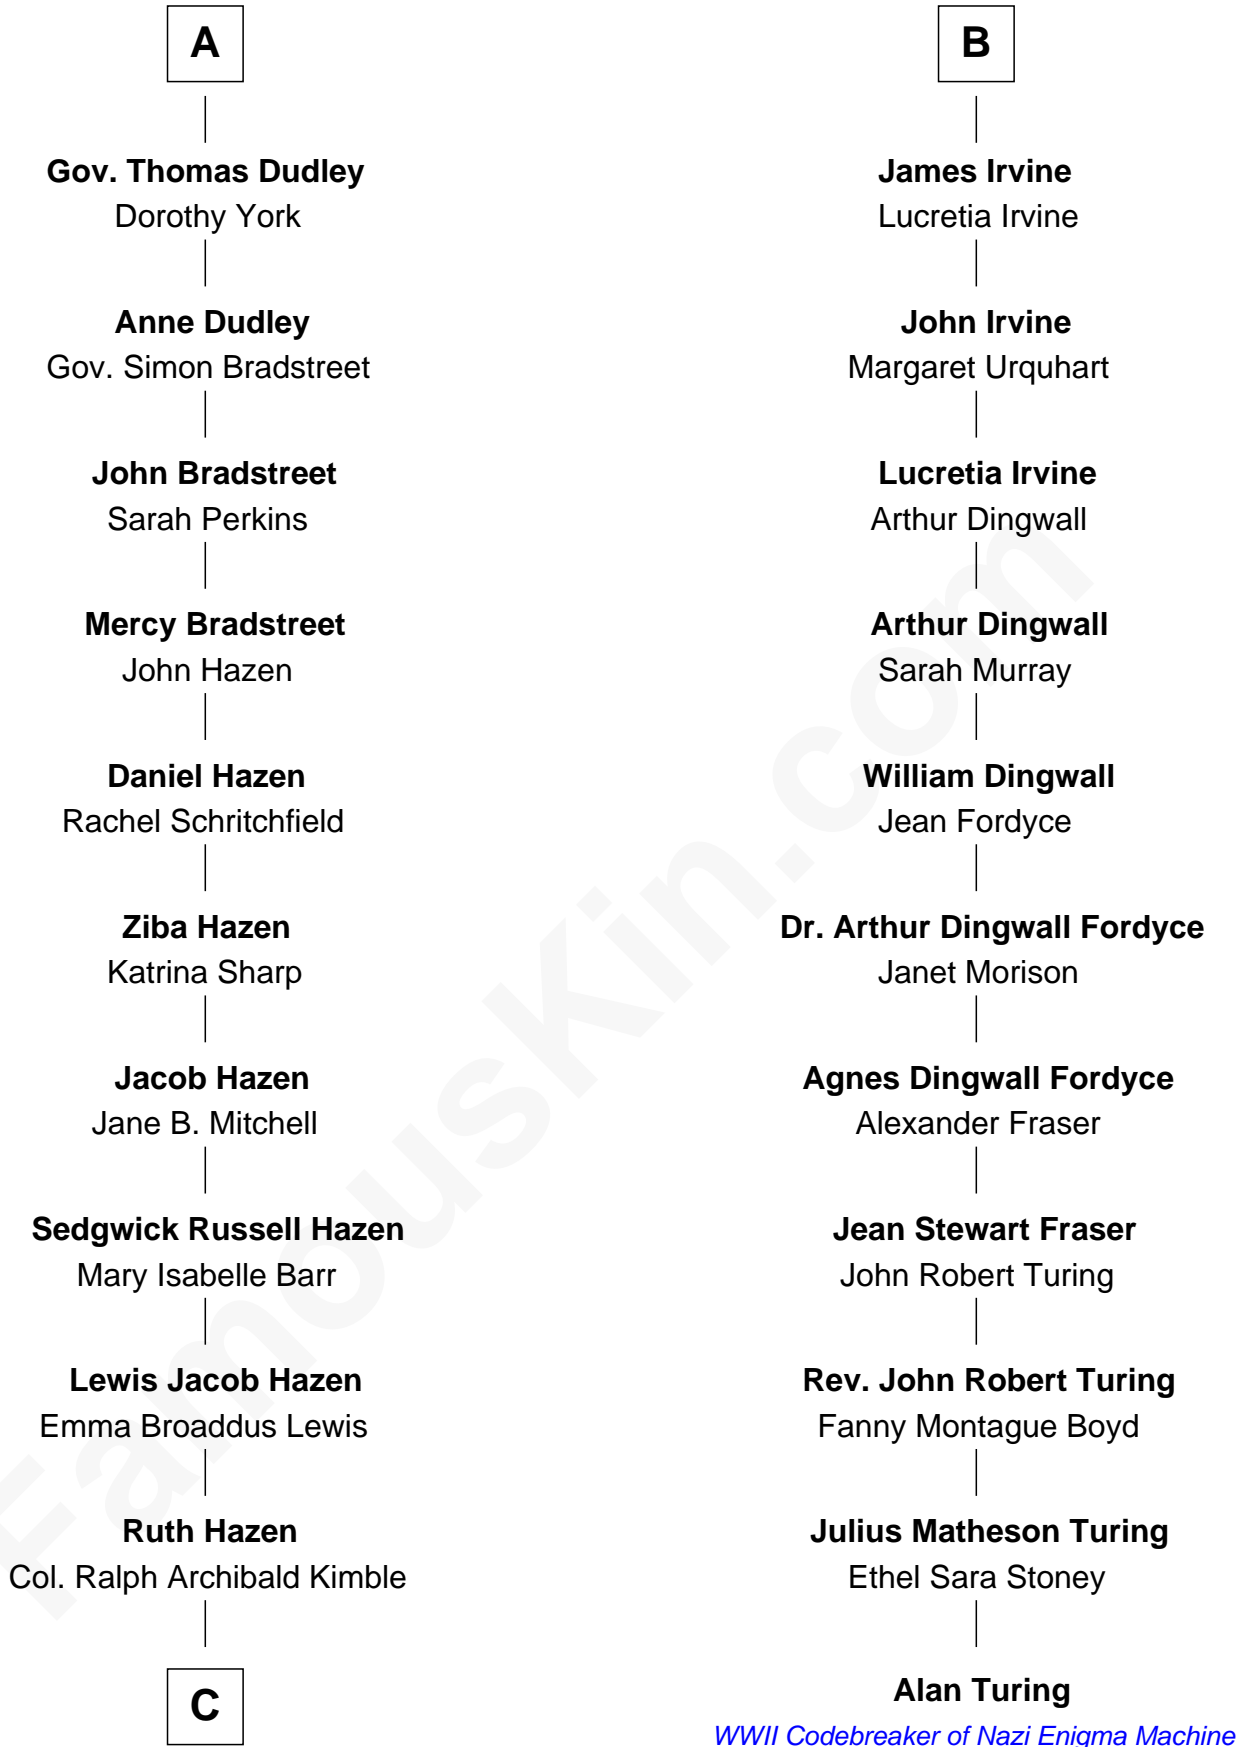

FamousKin.com Relationship Chart of

J. K. Simmons

TV and Movie Actor

17th cousin 1 time removed of

Alan Turing

WWII Codebreaker of Nazi Enigma Machine

Sir Thomas de Holand

Alice Fitzalan