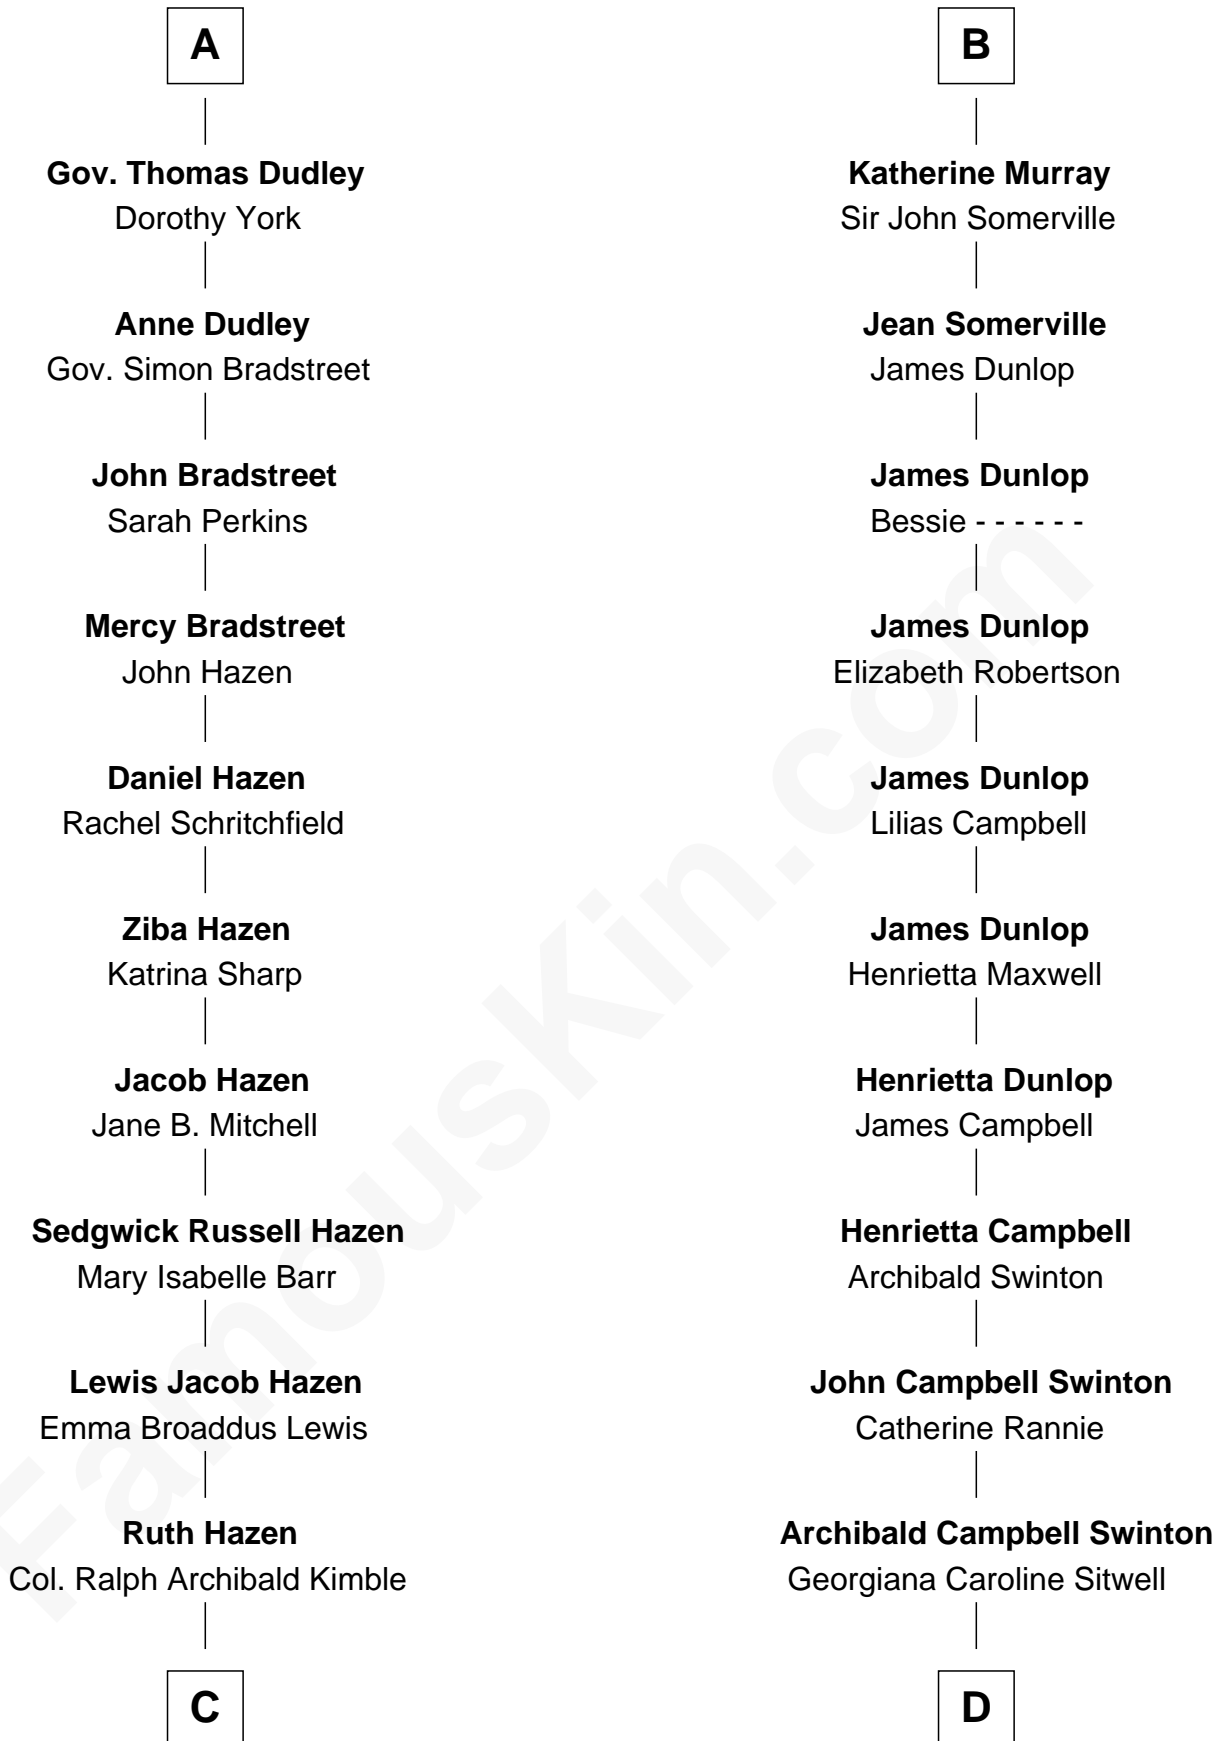

# FamousKin.com Relationship Chart of

**J. K. Simmons**

*TV and Movie Actor*

18th cousin 2 times removed of

**Tilda Swinton**

*Movie Actress*

**Sir Thomas de Holand**

Alice Fitzalan

**C**

**Patricia Kimble**  
Dr. Donald William Simmons

**J. K. Simmons**  
*TV and Movie Actor*

**D**

**George Sitwell Campbell Swinton**  
Elizabeth Ebsworth

**Alan Henry Campbell Swinton**  
Mariora Beatrice Evelyn Rochfort Alers-Hankey

**Sir John Swinton**  
Judith Balfour Killen

**Tilda Swinton**  
*Movie Actress*