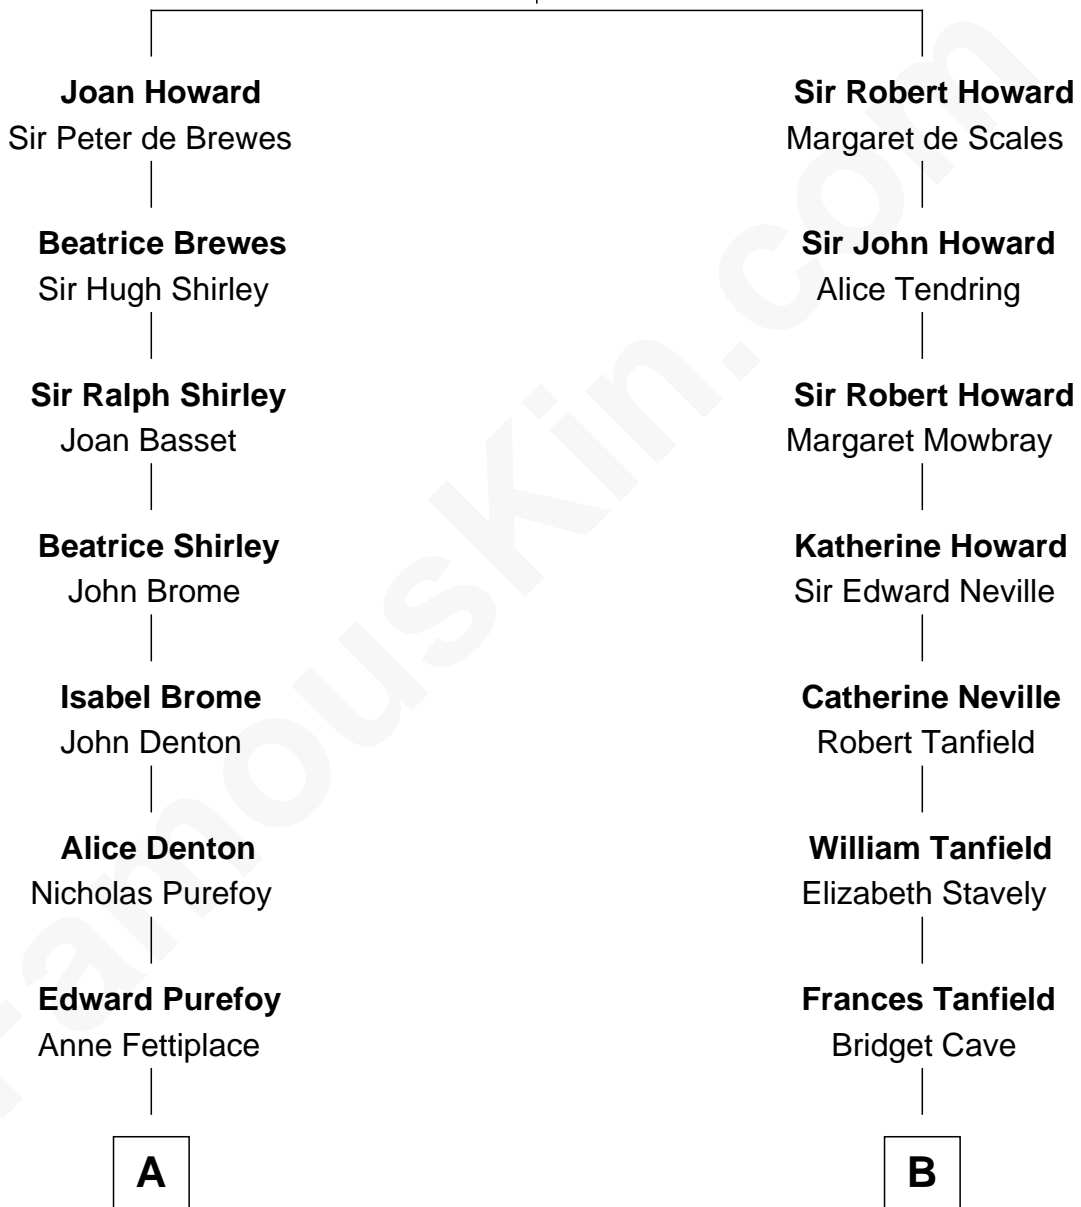

FamousKin.com Relationship Chart of

J. K. Simmons

TV and Movie Actor

17th cousin 3 times removed of

Fitzhugh Lee

40th Governor of Virginia

Sir John Howard

Alice de Bois

C

—
Lewis Jacob Hazen
Emma Broaddus Lewis

—
Ruth Hazen
Col. Ralph Archibald Kimble

—
Patricia Kimble
Dr. Donald William Simmons

—
J. K. Simmons
TV and Movie Actor

FamousKin.com