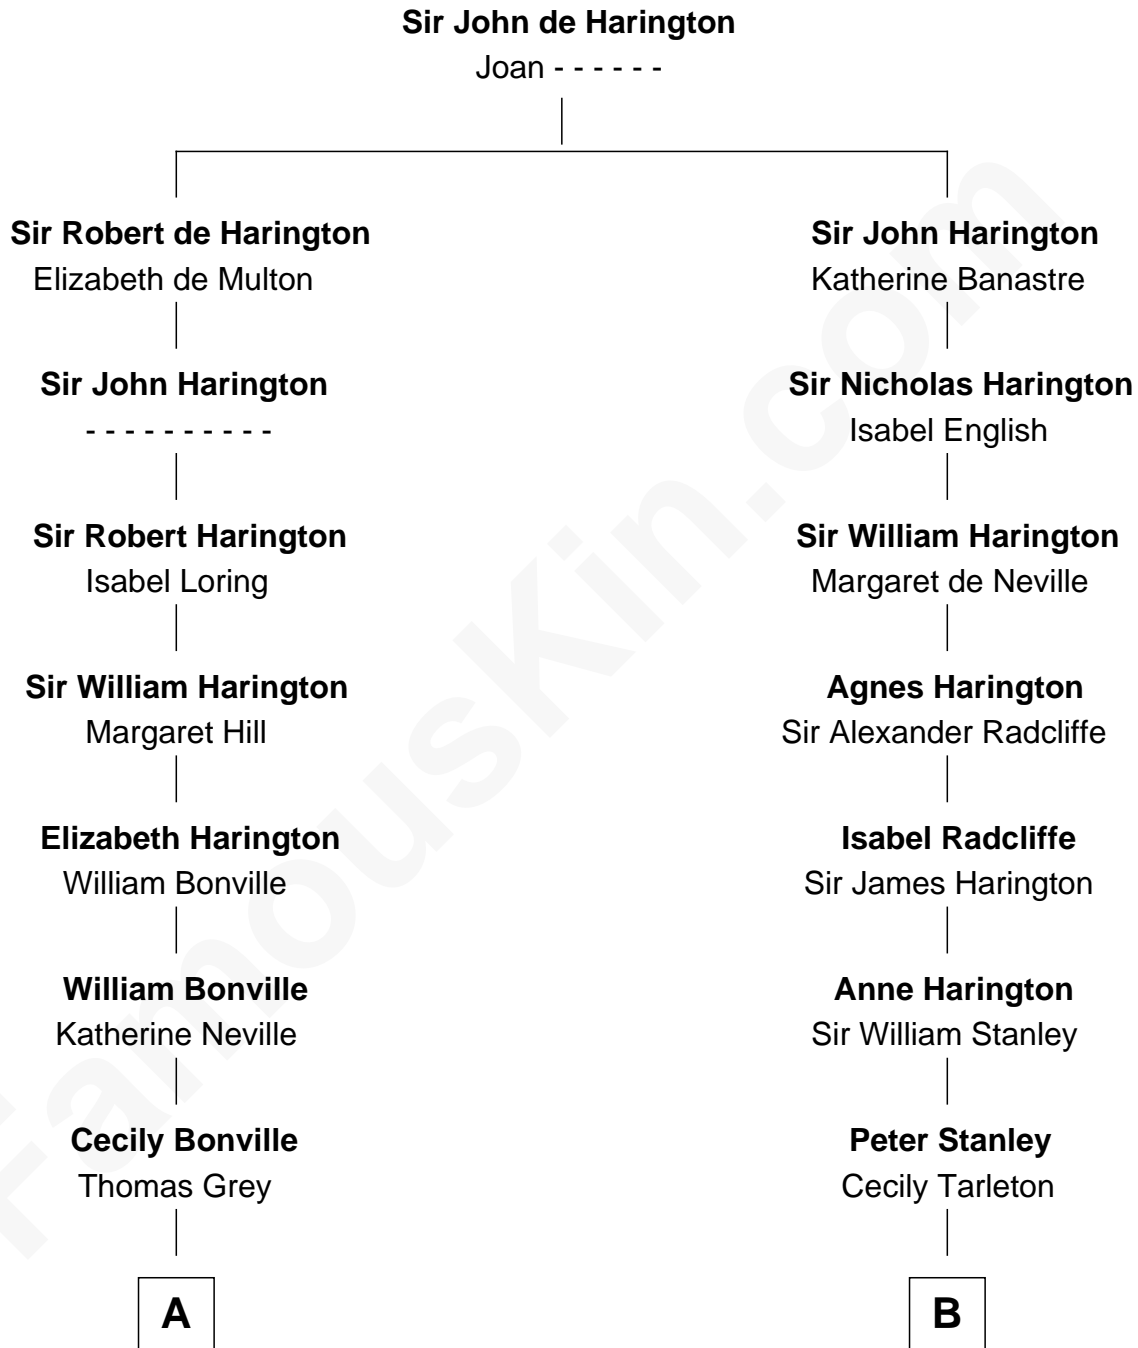

FamousKin.com Relationship Chart of

J. K. Simmons

TV and Movie Actor

13th cousin 8 times removed of

Thomas Sim Lee

2nd and 7th Governor of Maryland

C

—
Sedgwick Russell Hazen

Mary Isabelle Barr

—
Lewis Jacob Hazen

Emma Broaddus Lewis

—
Ruth Hazen

Col. Ralph Archibald Kimble

—
Patricia Kimble

Dr. Donald William Simmons

—
J. K. Simmons