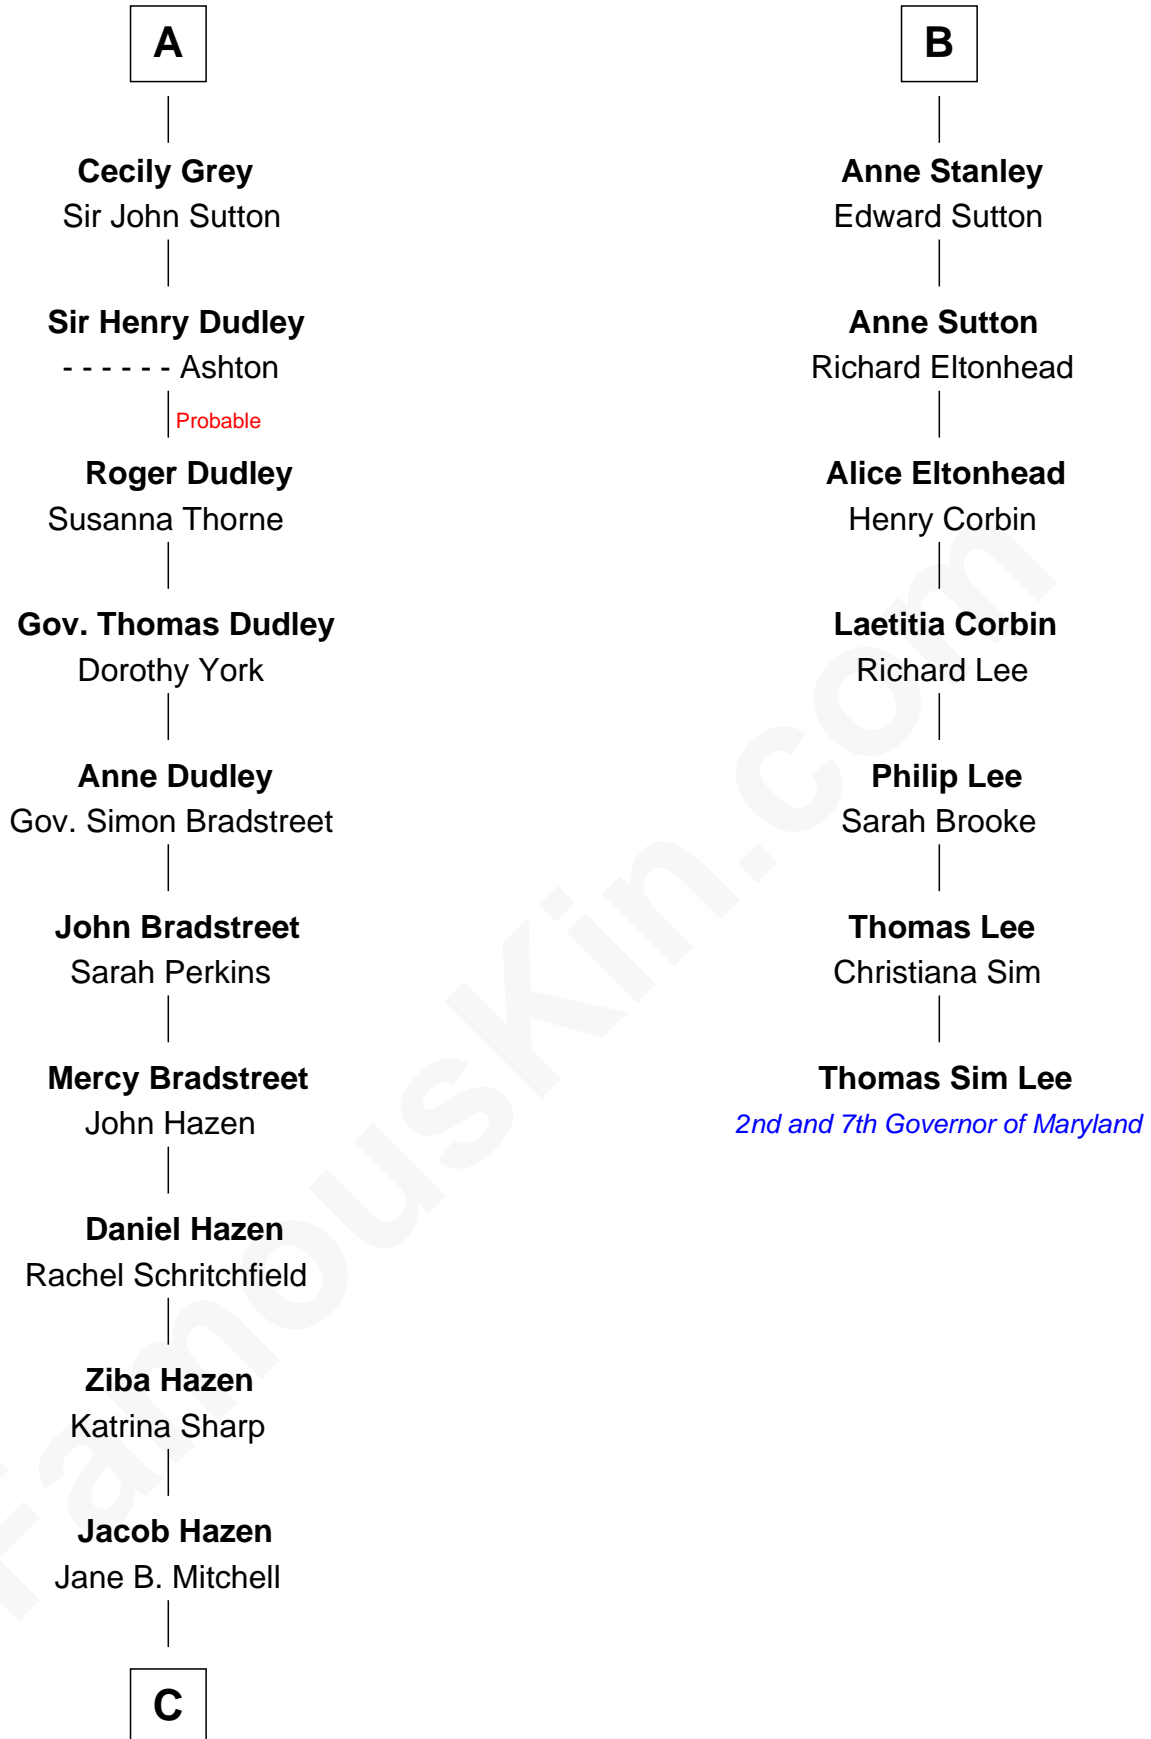

FamousKin.com Relationship Chart of

J. K. Simmons

TV and Movie Actor

13th cousin 8 times removed of

Thomas Sim Lee

2nd and 7th Governor of Maryland

C

—
Sedgwick Russell Hazen

Mary Isabelle Barr

—
Lewis Jacob Hazen

Emma Broaddus Lewis

—
Ruth Hazen

Col. Ralph Archibald Kimble

—
Patricia Kimble

Dr. Donald William Simmons

—
J. K. Simmons