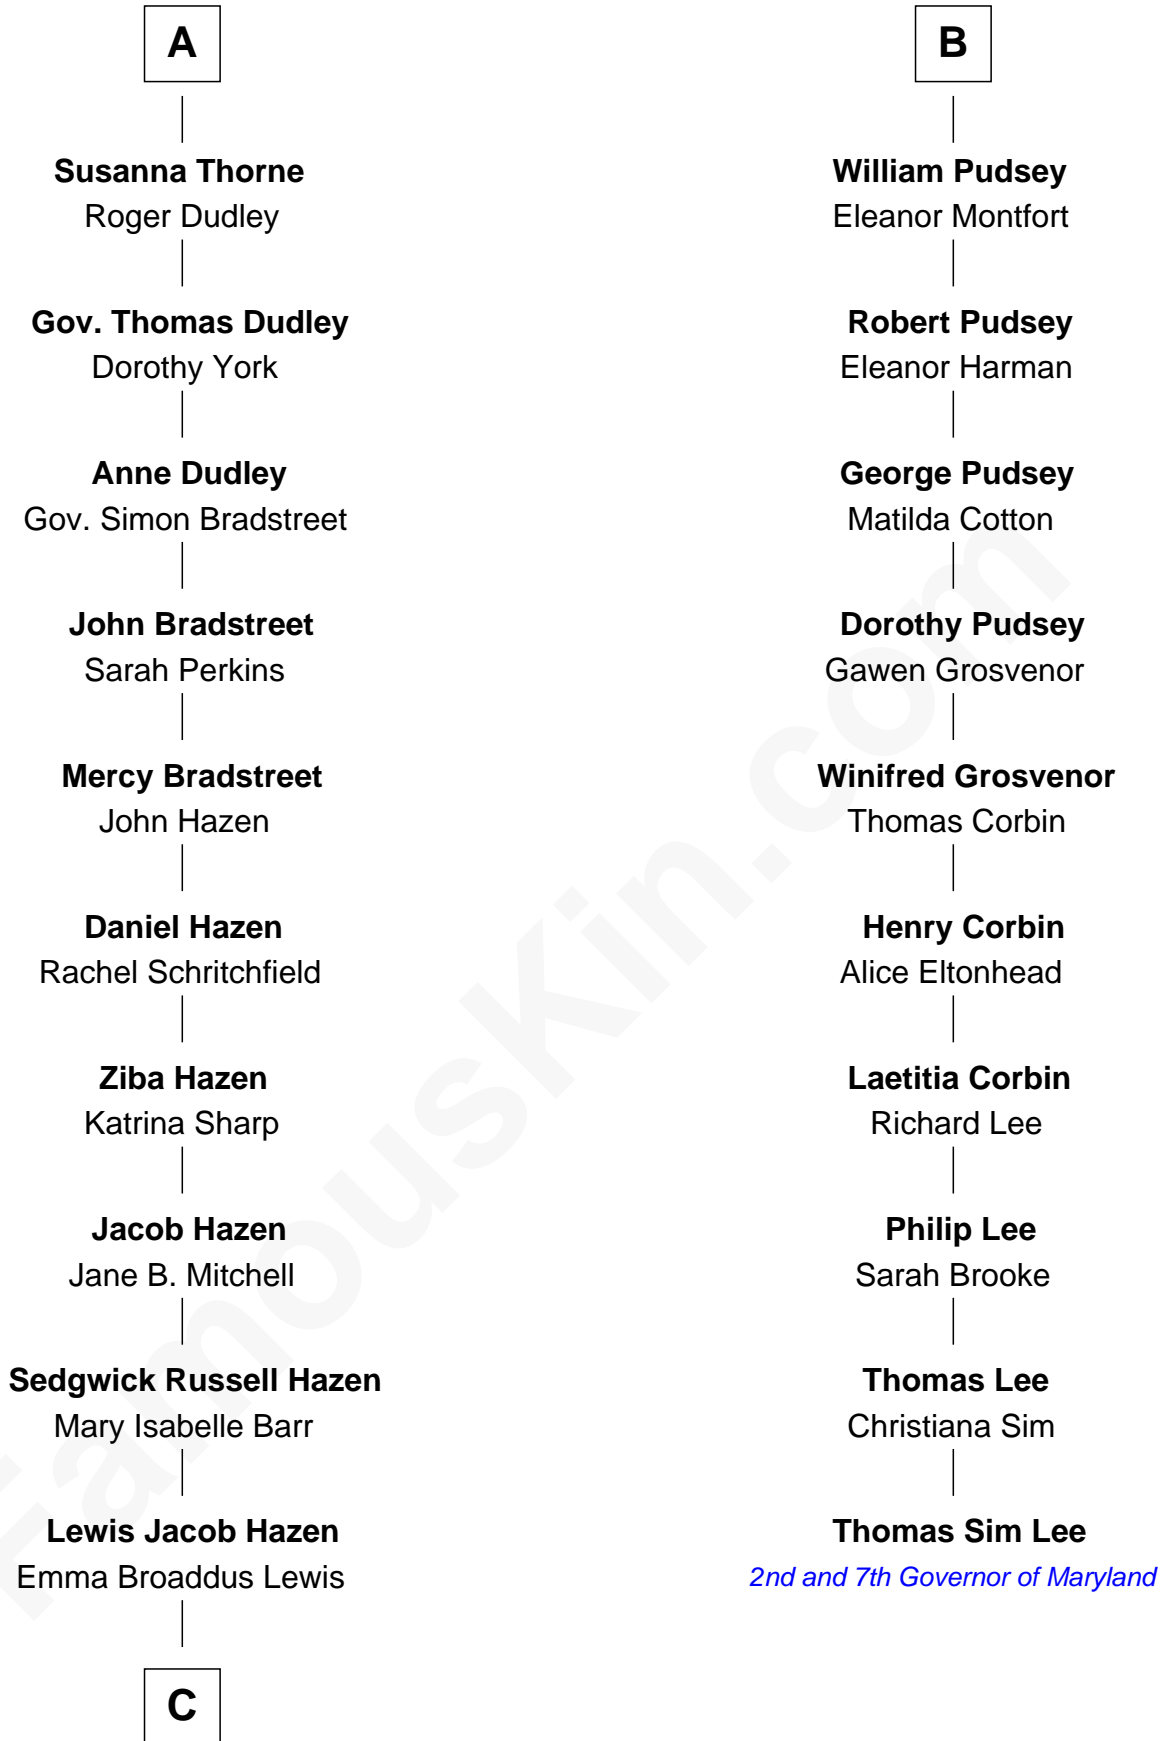

FamousKin.com Relationship Chart of

J. K. Simmons

TV and Movie Actor

16th cousin 3 times removed of

Thomas Sim Lee

2nd and 7th Governor of Maryland

C

Ruth Hazen
Col. Ralph Archibald Kimble