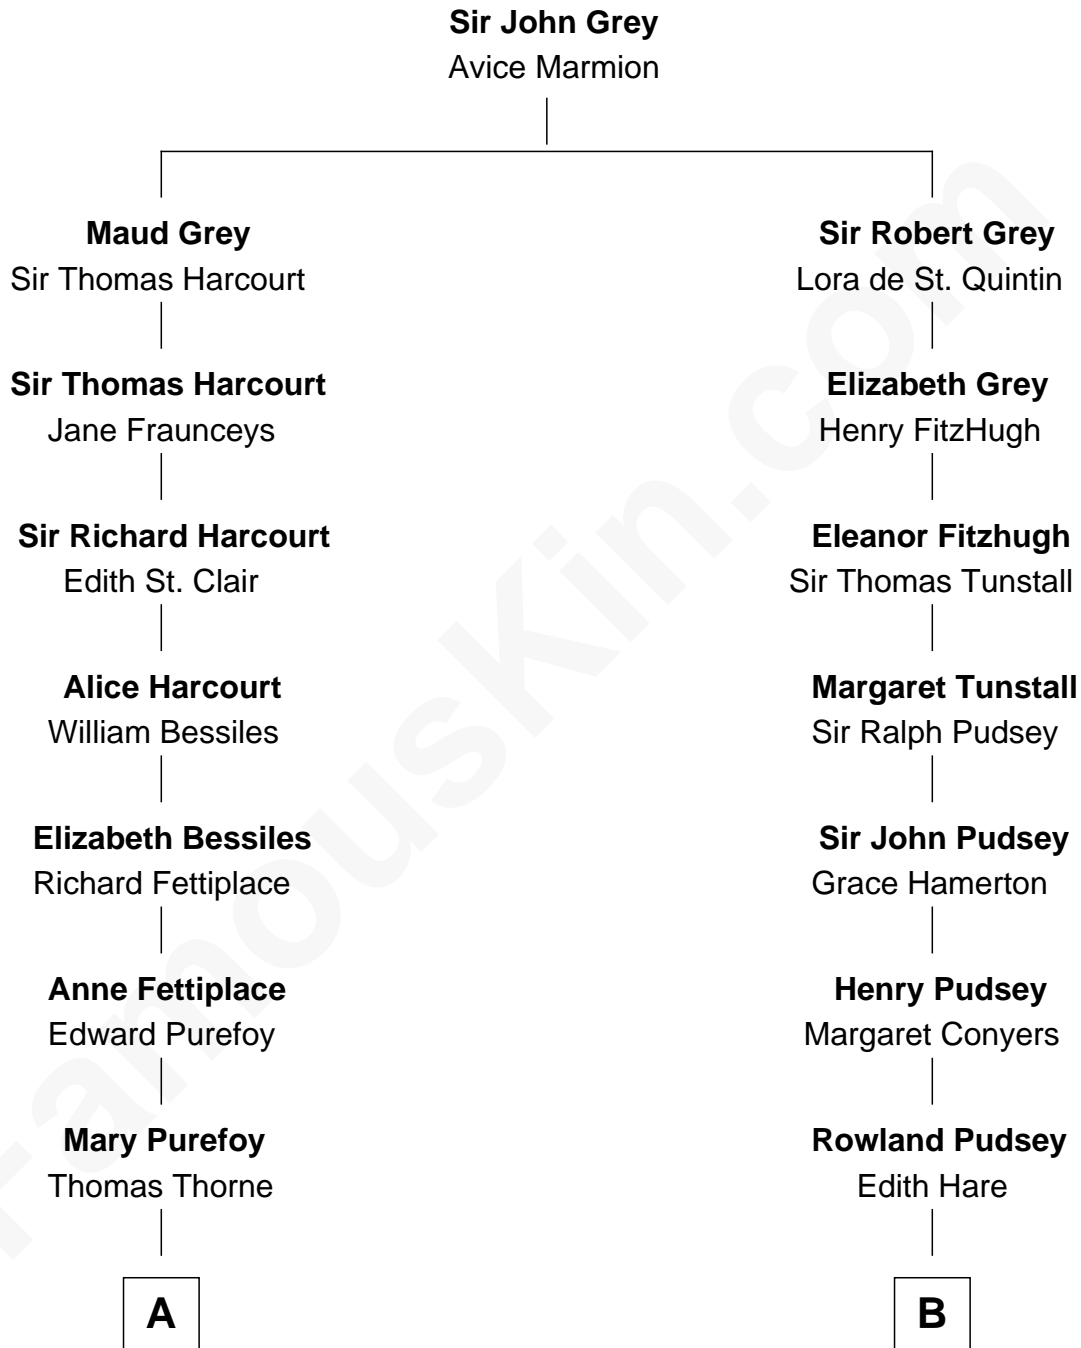

FamousKin.com Relationship Chart of

J. K. Simmons

TV and Movie Actor

16th cousin 3 times removed of

Thomas Sim Lee

2nd and 7th Governor of Maryland

C

Ruth Hazen
Col. Ralph Archibald Kimble