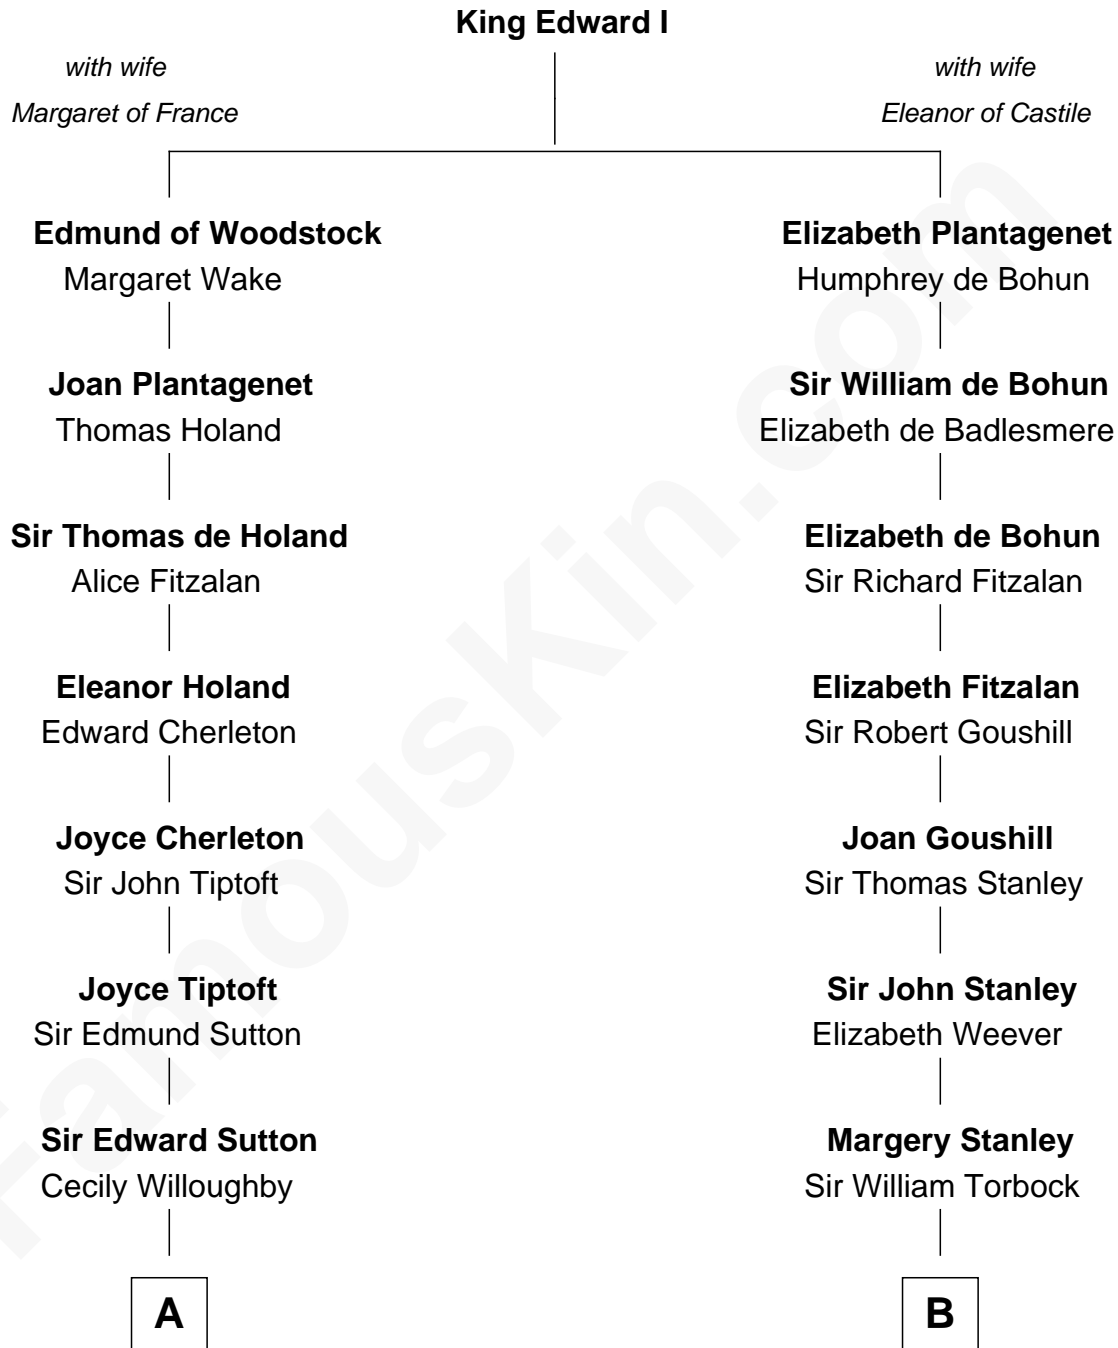

FamousKin.com Relationship Chart of

J. K. Simmons

TV and Movie Actor

16th cousin 5 times removed of

Edward Lloyd V

13th Governor of Maryland

C

—
Sedgwick Russell Hazen

Mary Isabelle Barr

—
Lewis Jacob Hazen

Emma Broaddus Lewis

—
Ruth Hazen

Col. Ralph Archibald Kimble

—
Patricia Kimble

Dr. Donald William Simmons

—
J. K. Simmons