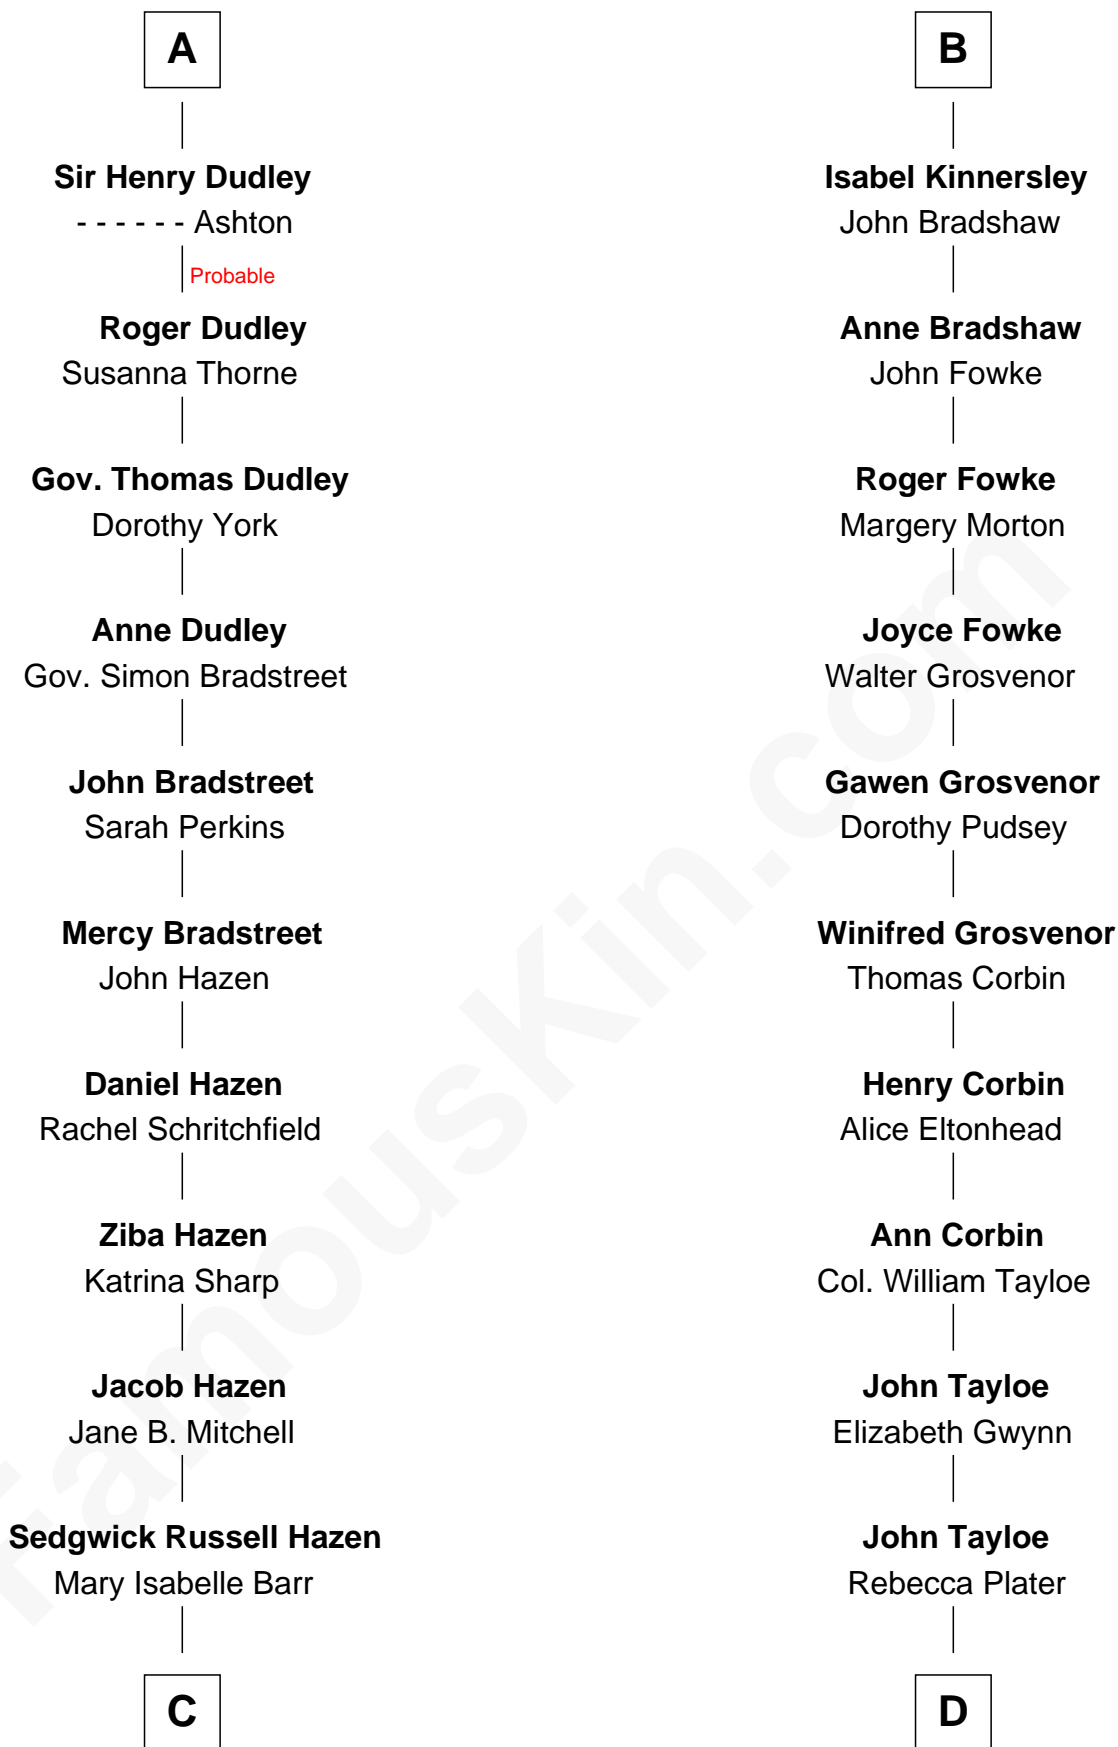

FamousKin.com Relationship Chart of

J. K. Simmons

TV and Movie Actor

18th cousin 2 times removed of

Edward Lloyd V

13th Governor of Maryland

Sir William de Ros
Margery de Badlesmere

Thomas de Ros
Beatrice de Stafford

Margaret de Ros
Sir Reynold Grey

Margaret Grey
Sir William Bonville

William Bonville
Elizabeth Harington

William Bonville
Katherine Neville

Cecily Bonville
Thomas Grey

Cecily Grey
Sir John Sutton

A

Maud de Roos
John de Welles

Margery de Welles
Stephen le Scrope

Maude le Scrope
Sir Baldwin Freville

Joyce Freville
Sir Roger Aston

Sir Robert Aston
Isabel Brereton

John Aston
Elizabeth Delves

Margaret Aston
John Kinnersley

B

C