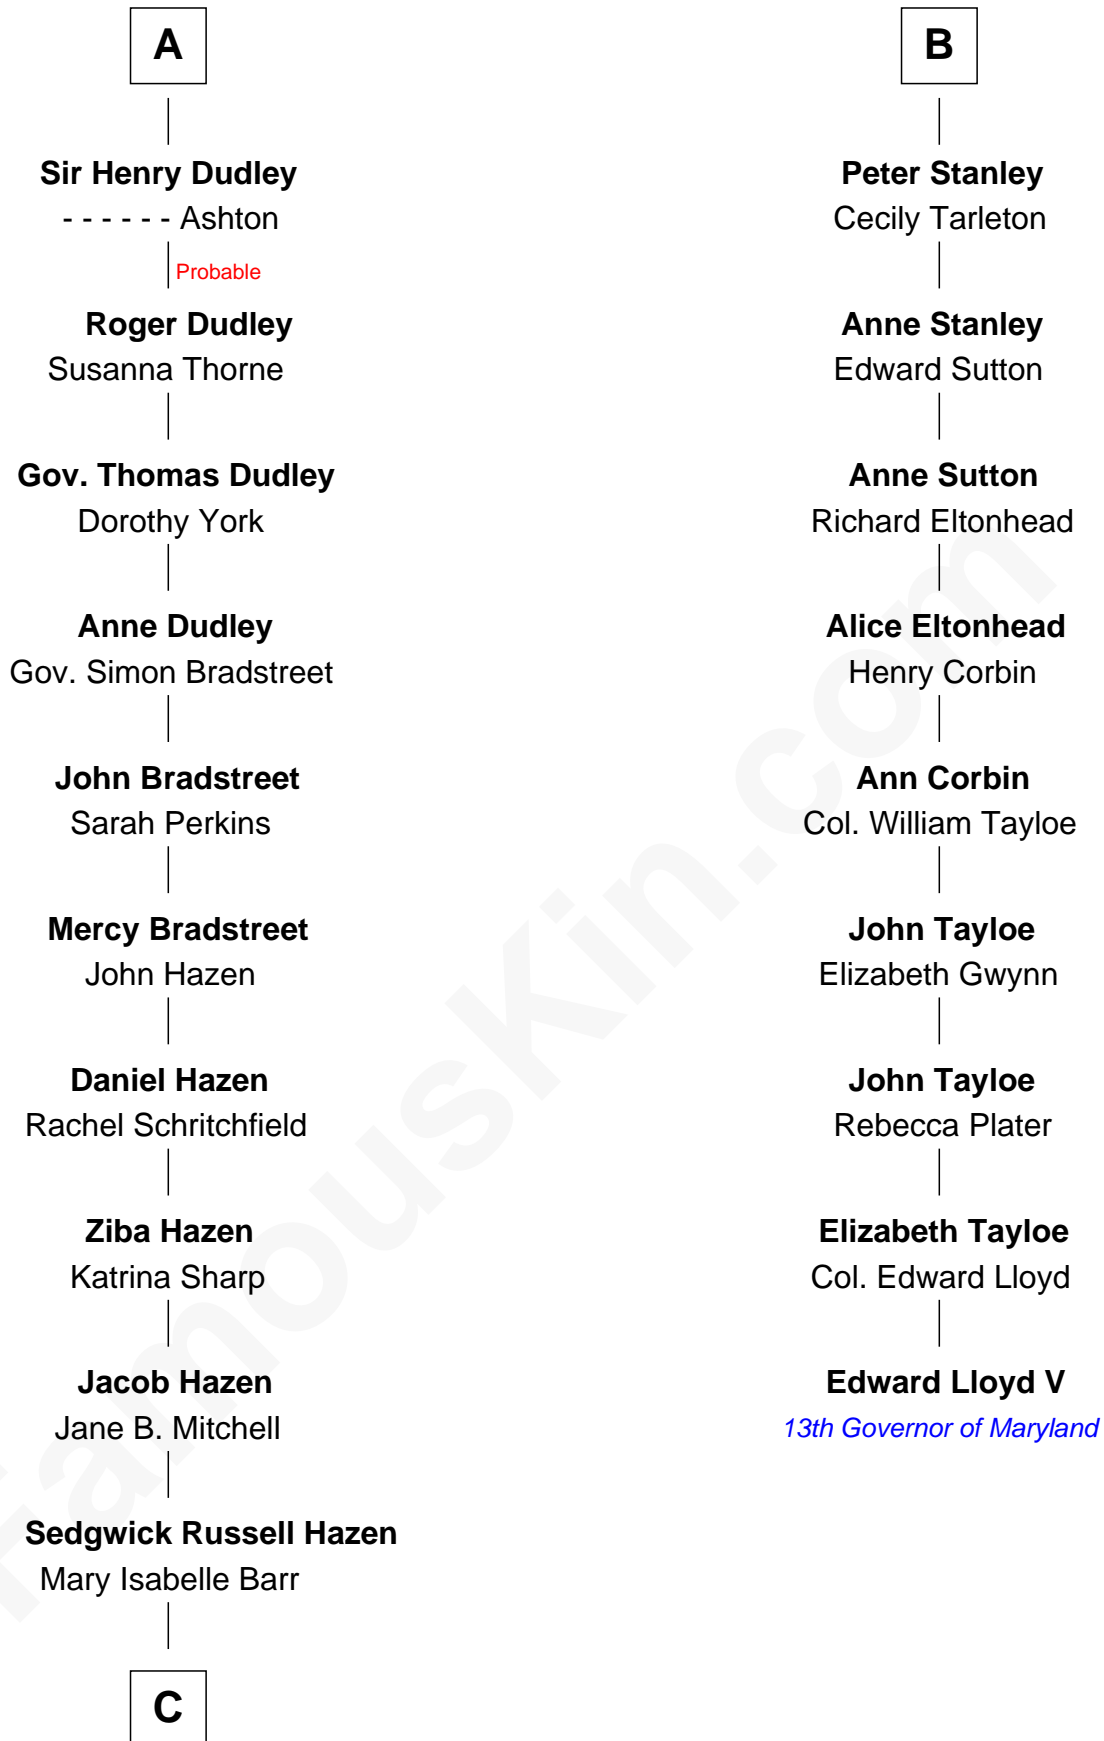

FamousKin.com Relationship Chart of

J. K. Simmons

TV and Movie Actor

15th cousin 5 times removed of

Edward Lloyd V

13th Governor of Maryland

Ralph de Stafford

*with wife
Margaret de Audley*

Sir Robert de Swinnerton

Margaret Grey

Sir William Bonville

Maud de Swinnerton

Sir John Savage

William Bonville

Elizabeth Harington

Mary Savage

William Stanley

William Bonville

Katherine Neville

William Stanley

Alice Hoghton

Cecily Bonville

Thomas Grey

Sir William Stanley

Agnes Grosvenor

Cecily Grey

Sir John Sutton

Sir William Stanley

Anne Harington

A

B

C