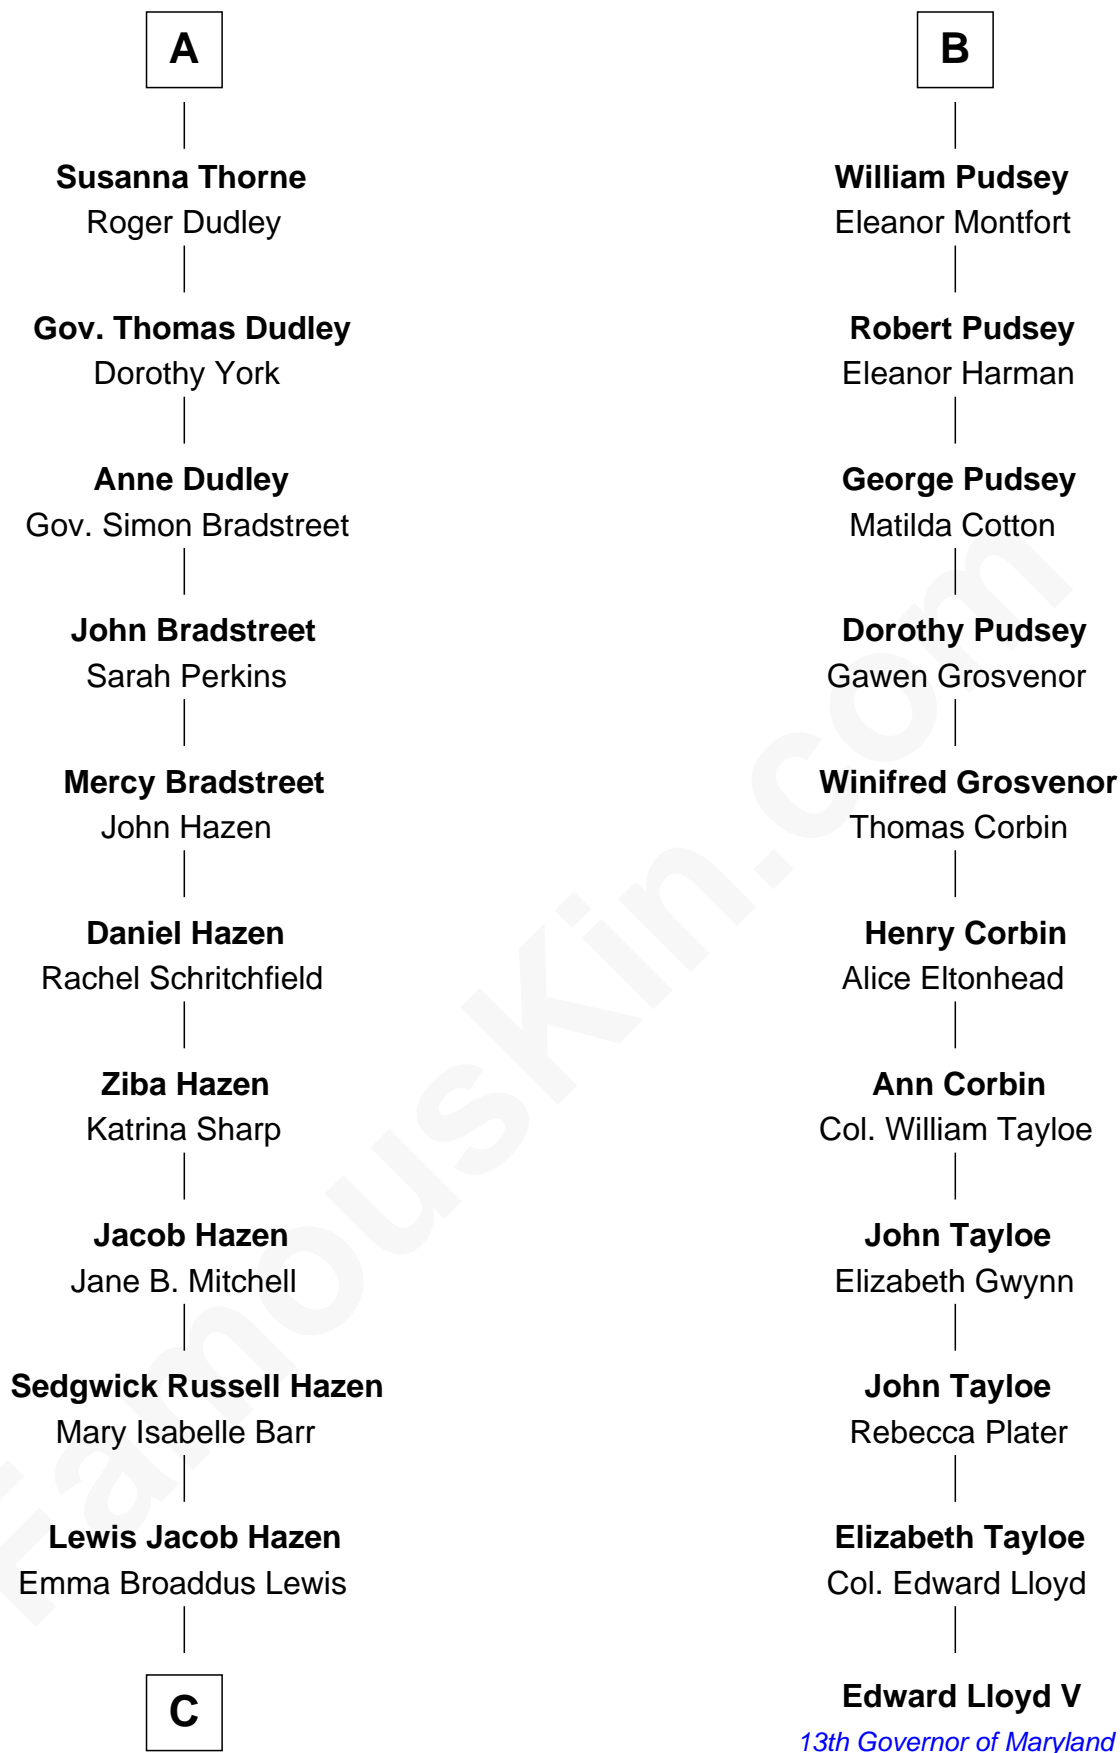

FamousKin.com Relationship Chart of

J. K. Simmons

TV and Movie Actor

17th cousin 2 times removed of

Edward Lloyd V

13th Governor of Maryland

Sir John Grey

Avice Marmion

C

—
Ruth Hazen
Col. Ralph Archibald Kimble

—
Patricia Kimble
Dr. Donald William Simmons

—
J. K. Simmons
TV and Movie Actor