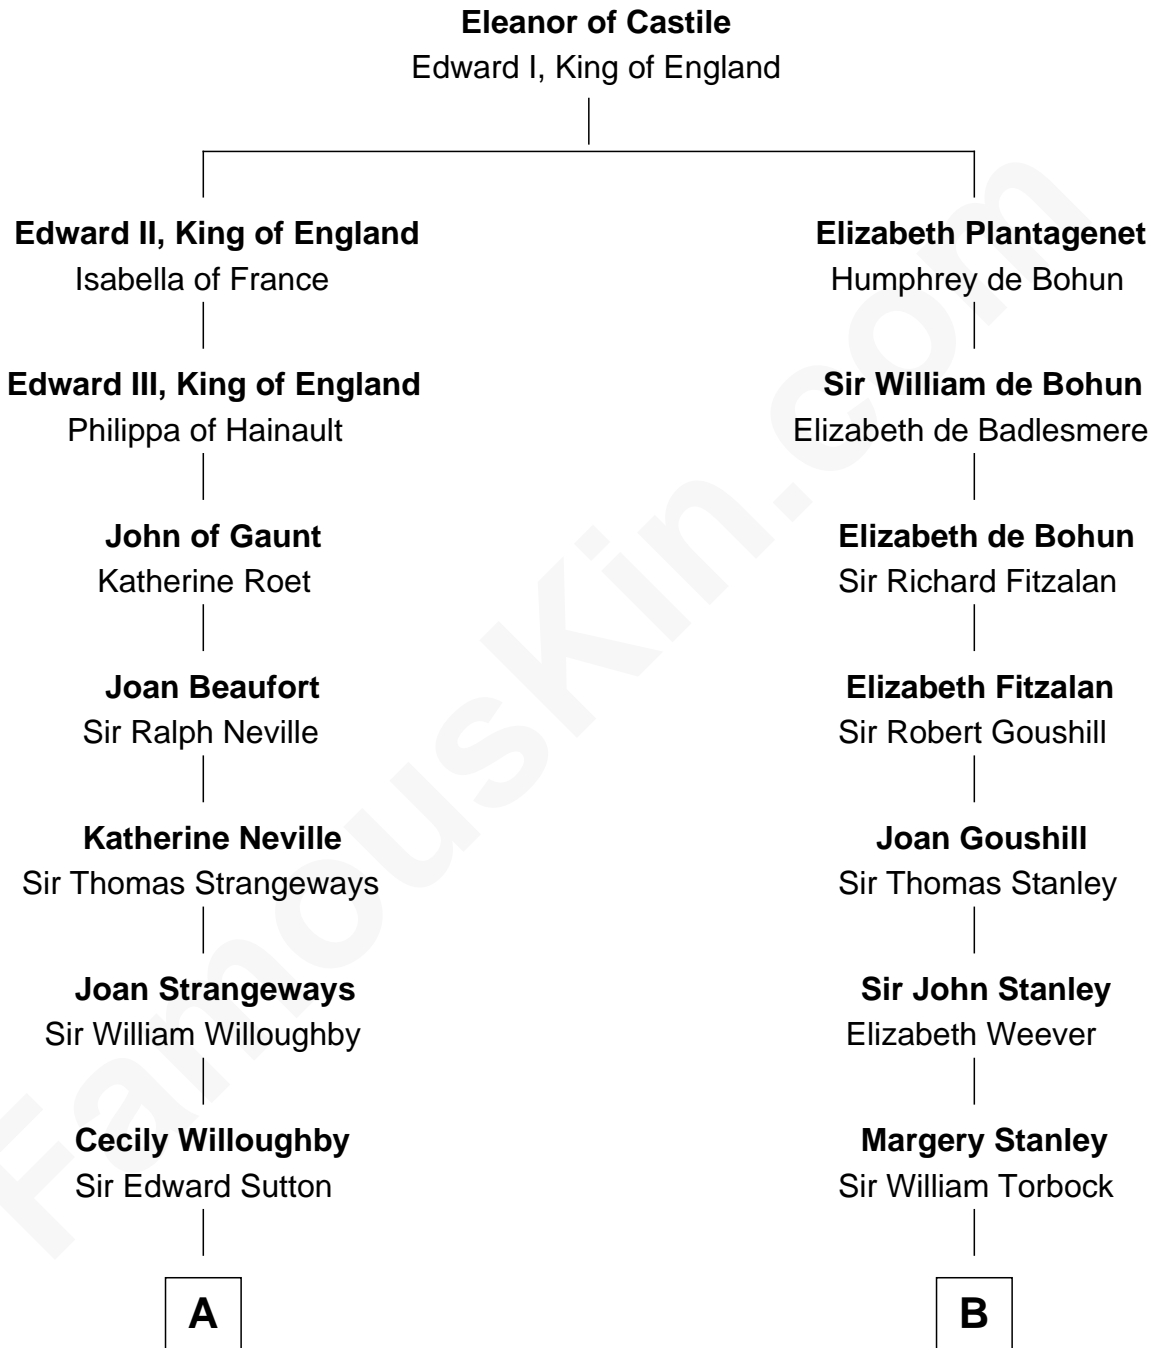

FamousKin.com

Relationship Chart of

J. K. Simmons

TV and Movie Actor

18th cousin 3 times removed of

Henry Lloyd

40th Governor of Maryland

C