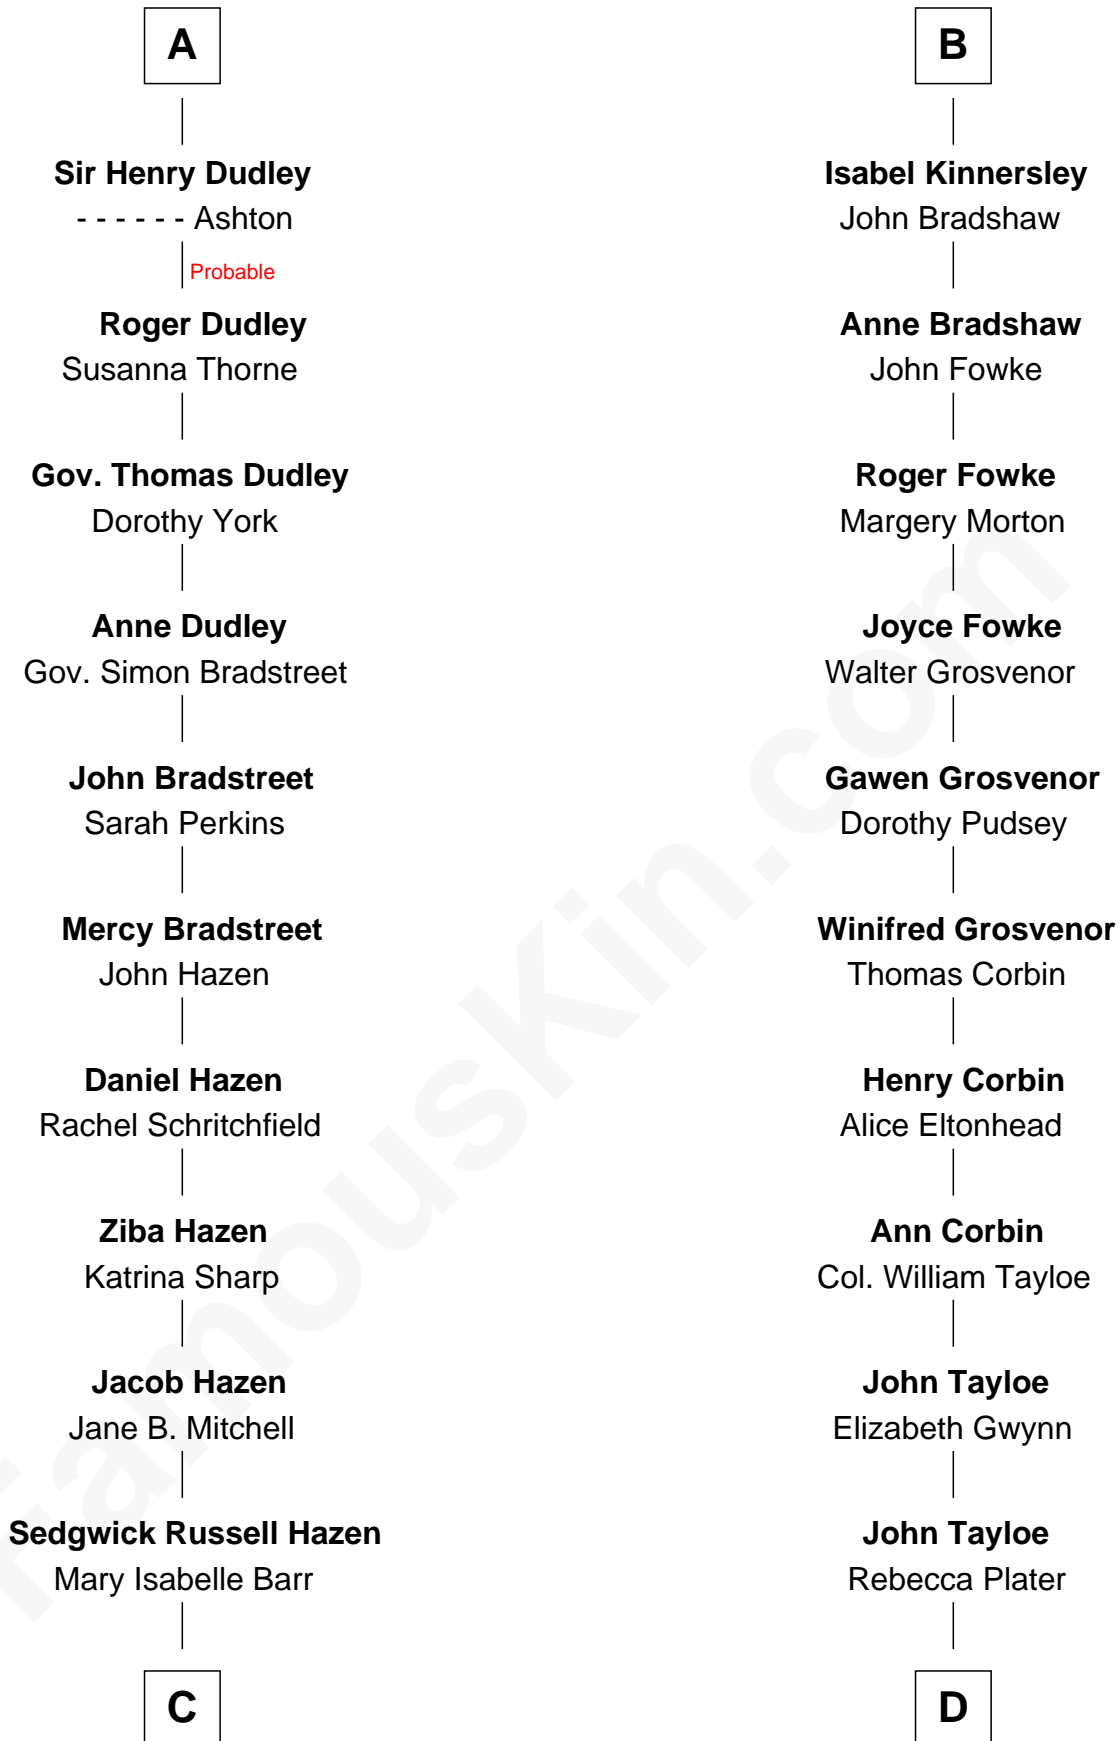

FamousKin.com Relationship Chart of

J. K. Simmons

TV and Movie Actor

20th cousin of

Henry Lloyd

40th Governor of Maryland

Sir William de Ros
Margery de Badlesmere

Thomas de Ros
Beatrice de Stafford

Margaret de Ros
Sir Reynold Grey

Margaret Grey
Sir William Bonville

William Bonville
Elizabeth Harington

William Bonville
Katherine Neville

Cecily Bonville
Thomas Grey

Cecily Grey
Sir John Sutton

A

Maud de Roos
John de Welles

Margery de Welles
Stephen le Scrope

Maude le Scrope
Sir Baldwin Freville

Joyce Freville
Sir Roger Aston

Sir Robert Aston
Isabel Brereton

John Aston
Elizabeth Delves

Margaret Aston
John Kinnersley

B

C