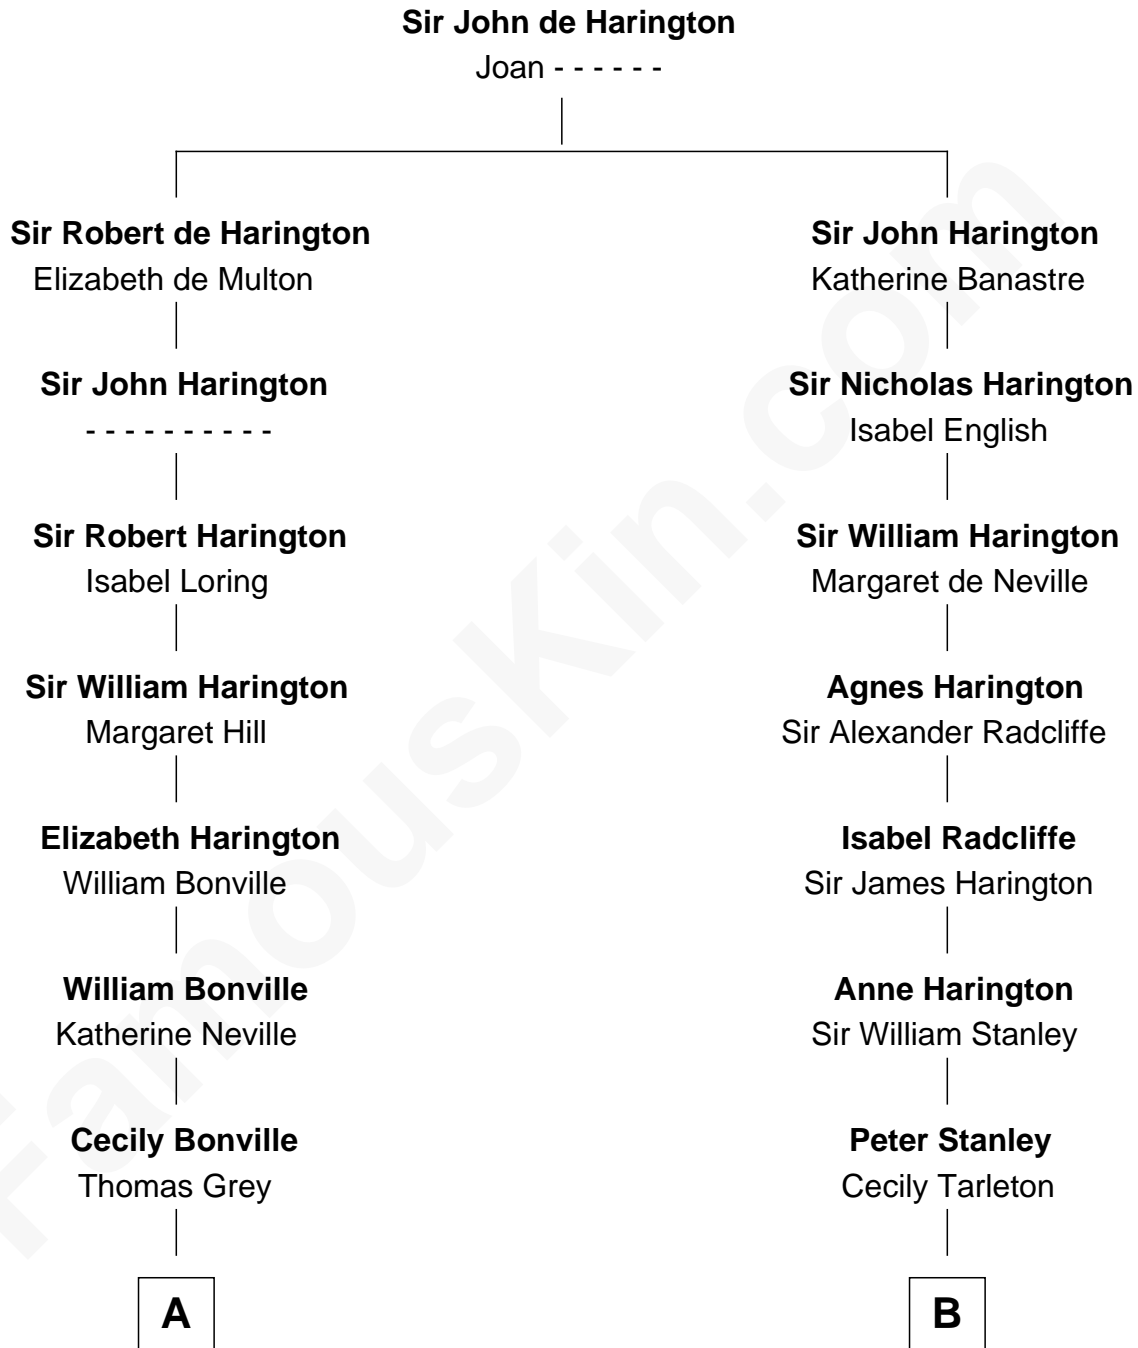

# FamousKin.com Relationship Chart of

**J. K. Simmons**

*TV and Movie Actor*

16th cousin 5 times removed of

**Henry Lloyd**

*40th Governor of Maryland*

**C**

—  
**Sedgwick Russell Hazen**

Mary Isabelle Barr

—  
**Lewis Jacob Hazen**

Emma Broaddus Lewis

—  
**Ruth Hazen**

Col. Ralph Archibald Kimble

—  
**Patricia Kimble**

Dr. Donald William Simmons

—  
**J. K. Simmons**