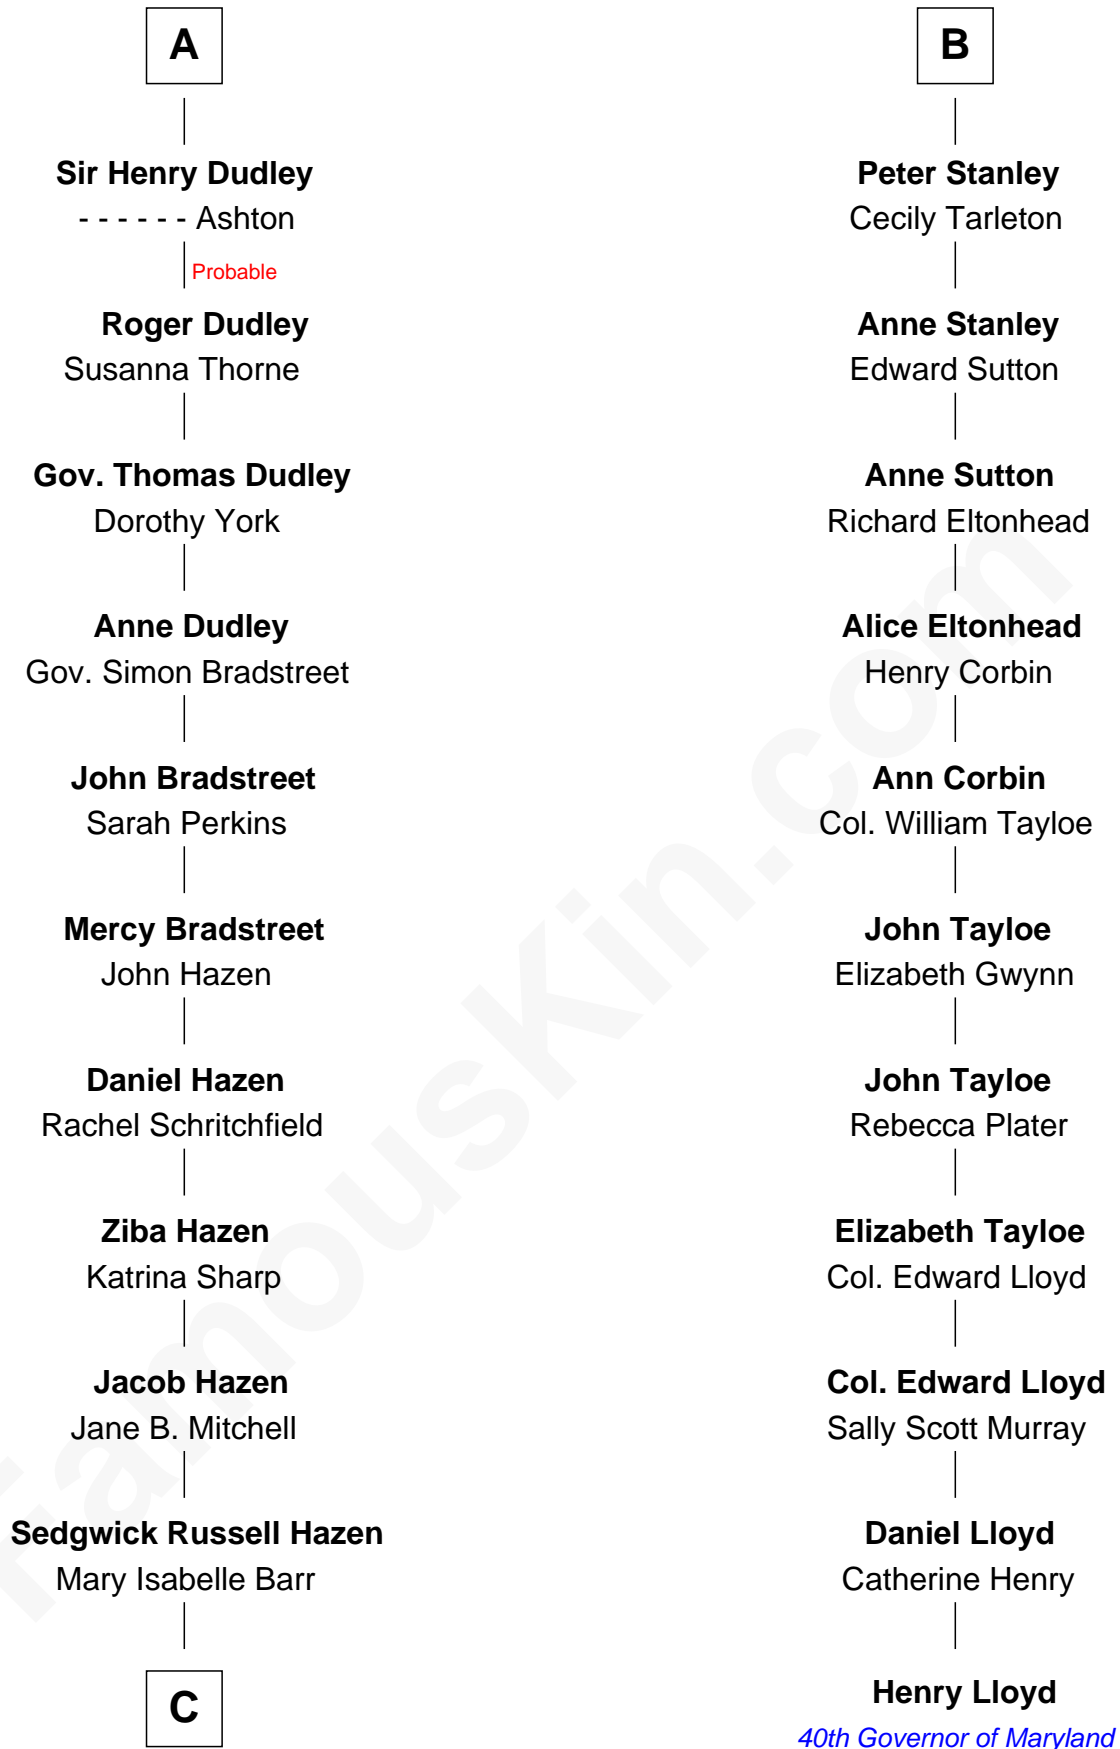

# FamousKin.com Relationship Chart of

**J. K. Simmons**

*TV and Movie Actor*

17th cousin 3 times removed of

**Henry Lloyd**

*40th Governor of Maryland*

**Ralph de Stafford**

*with wife  
Margaret de Audley*

Sir Robert de Swinnerton

**Margaret Grey**

Sir William Bonville

**Maud de Swinnerton**

Sir John Savage

**William Bonville**

Elizabeth Harington

**Mary Savage**

William Stanley

**William Bonville**

Katherine Neville

**William Stanley**

Alice Hoghton

**Cecily Bonville**

Thomas Grey

**Sir William Stanley**

Agnes Grosvenor

**Cecily Grey**

Sir John Sutton

**Sir William Stanley**

Anne Harington

**A**

**B**

**C**