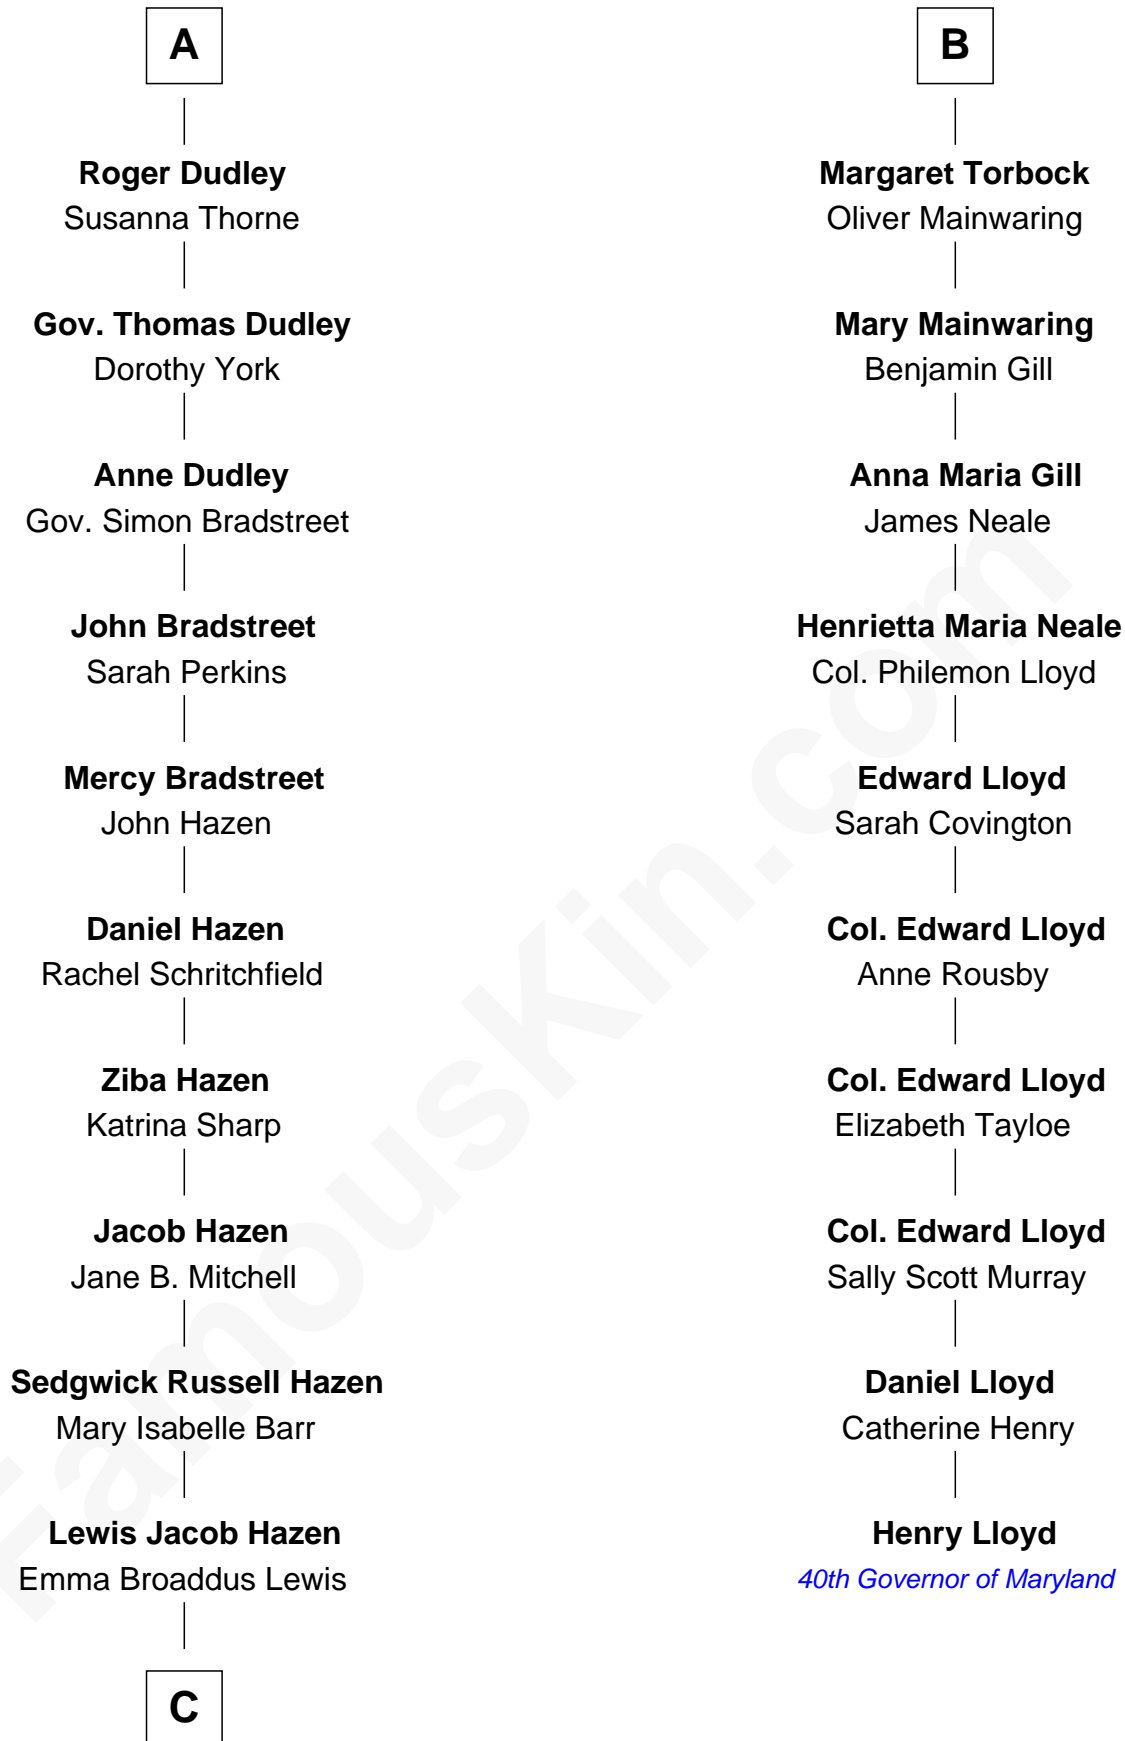

# FamousKin.com Relationship Chart of

**J. K. Simmons**

*TV and Movie Actor*

16th cousin 3 times removed of

**Henry Lloyd**

*40th Governor of Maryland*

**C**

**Ruth Hazen**  
Col. Ralph Archibald Kimble

**Patricia Kimble**  
Dr. Donald William Simmons

**J. K. Simmons**  
*TV and Movie Actor*