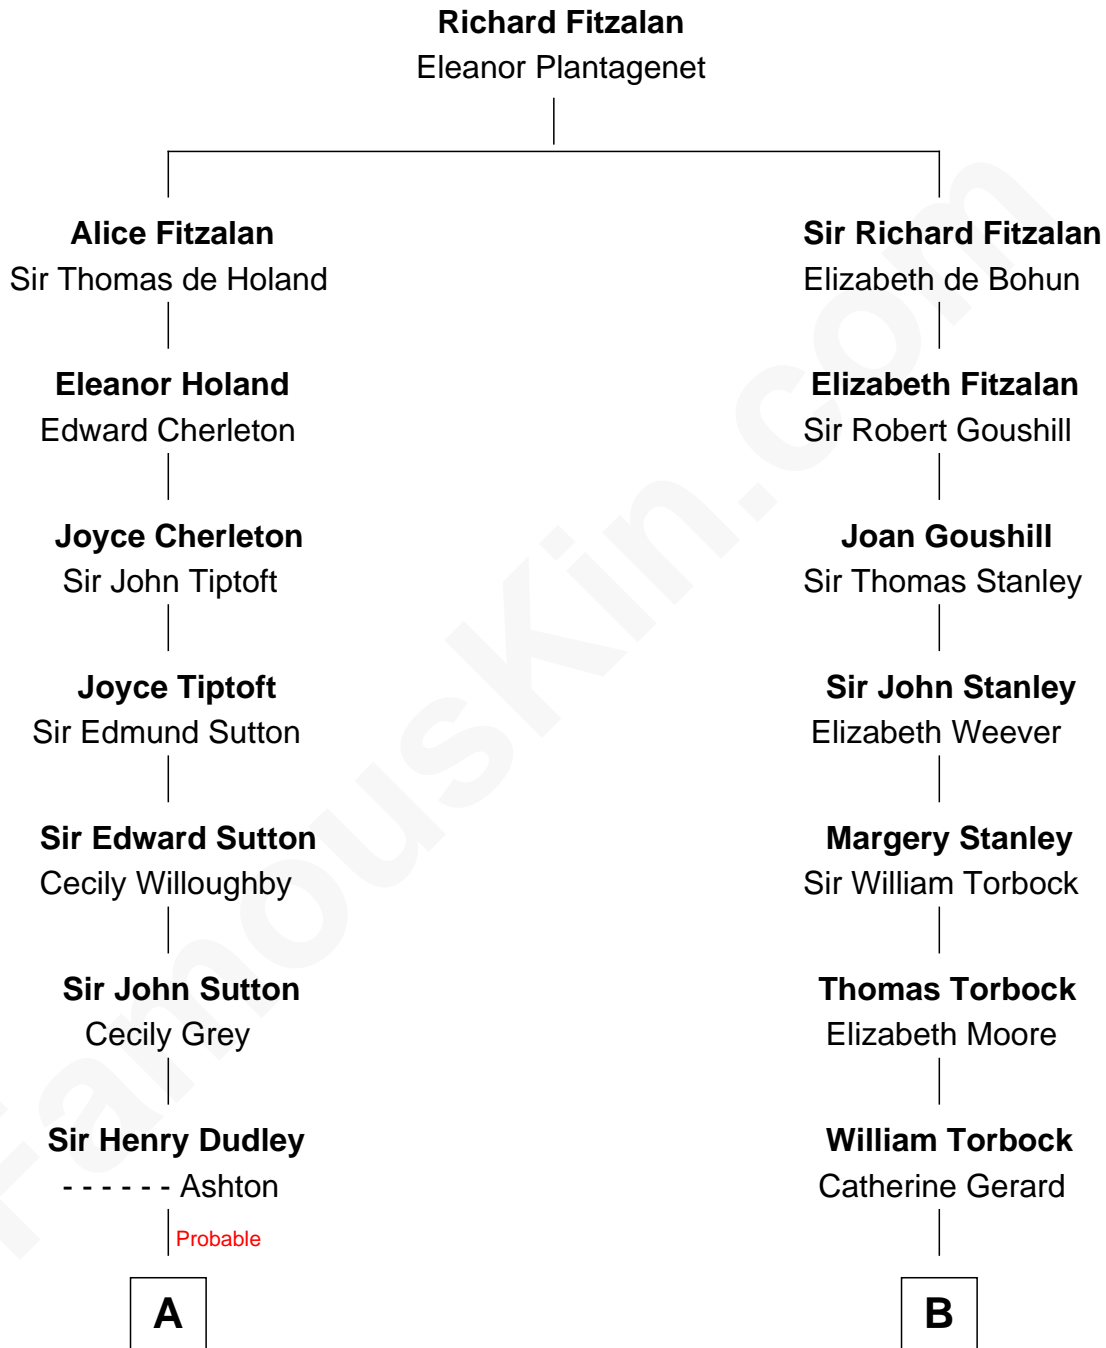

# FamousKin.com Relationship Chart of

**J. K. Simmons**

*TV and Movie Actor*

16th cousin 3 times removed of

**Henry Lloyd**

*40th Governor of Maryland*

**C**

**Ruth Hazen**  
Col. Ralph Archibald Kimble

**Patricia Kimble**  
Dr. Donald William Simmons

**J. K. Simmons**  
*TV and Movie Actor*