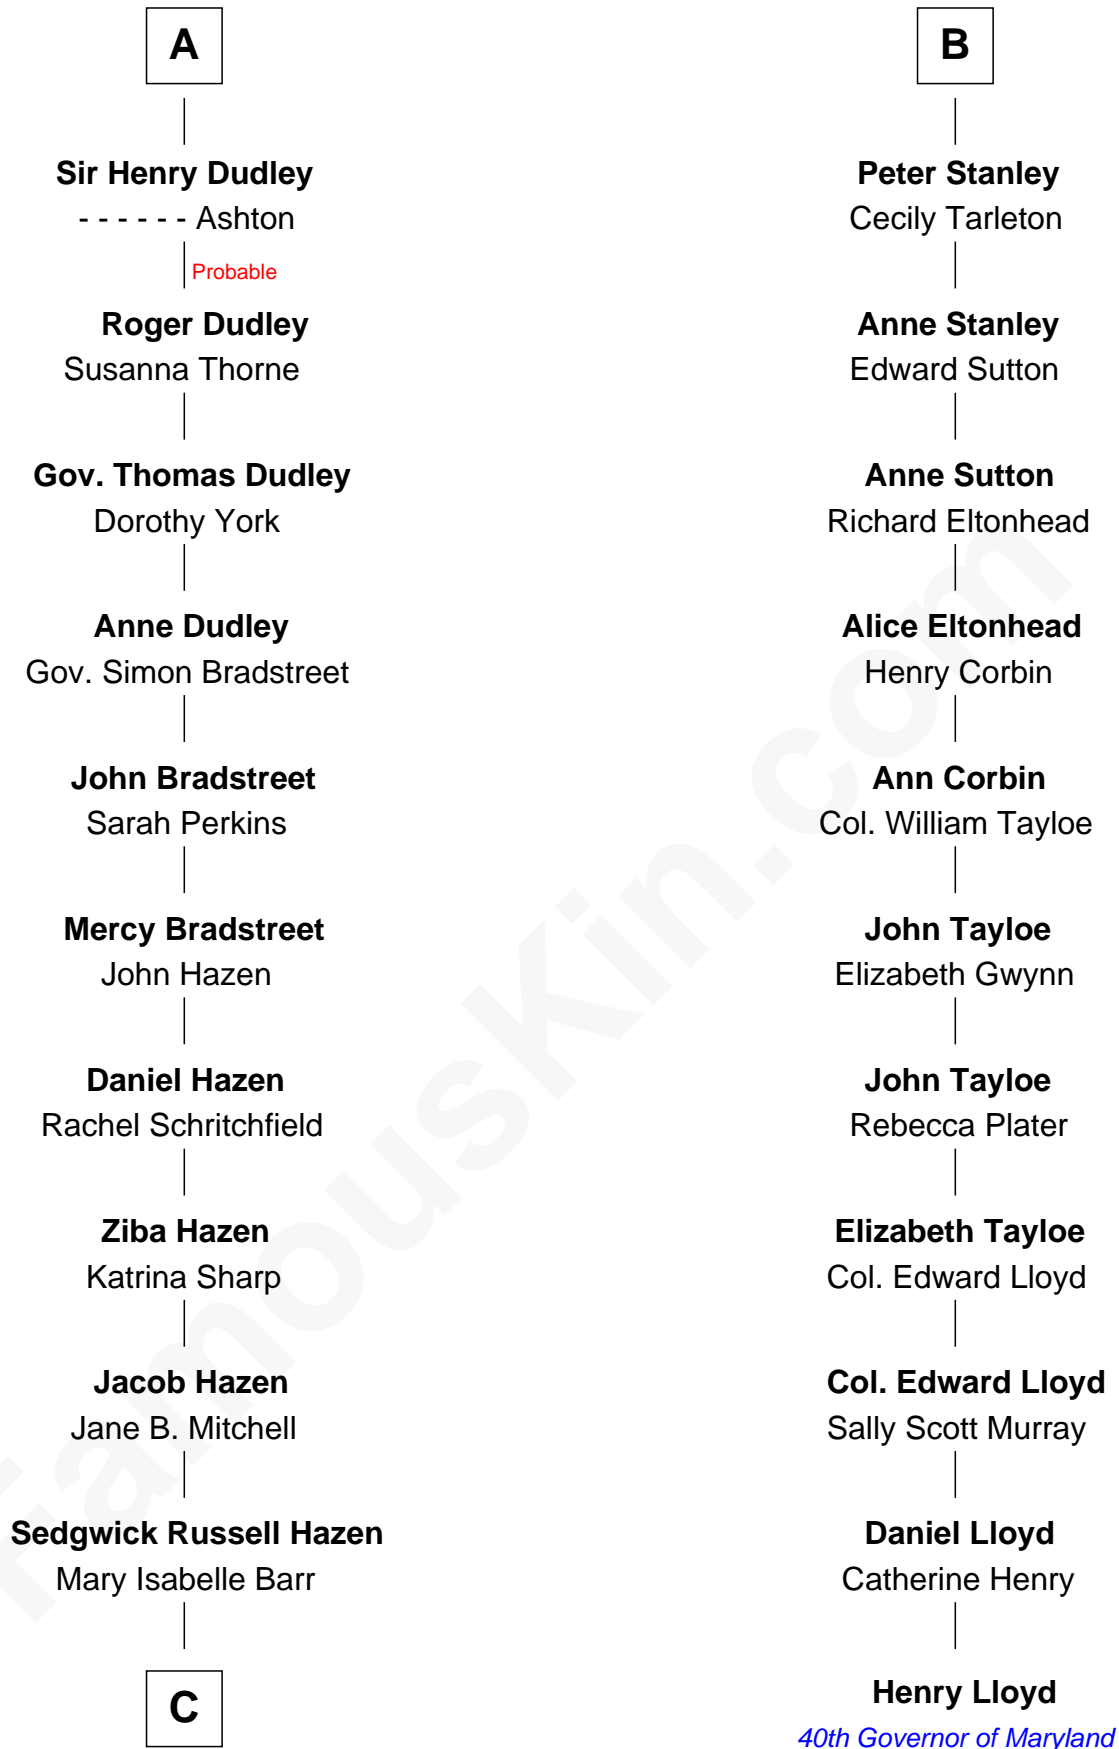

FamousKin.com Relationship Chart of

J. K. Simmons

TV and Movie Actor

17th cousin 3 times removed of

Henry Lloyd

40th Governor of Maryland

Sir Robert de Holland

Maude la Zouche

C

—
Lewis Jacob Hazen
Emma Broaddus Lewis

—
Ruth Hazen
Col. Ralph Archibald Kimble

—
Patricia Kimble
Dr. Donald William Simmons

—
J. K. Simmons
TV and Movie Actor

FamousKin.com