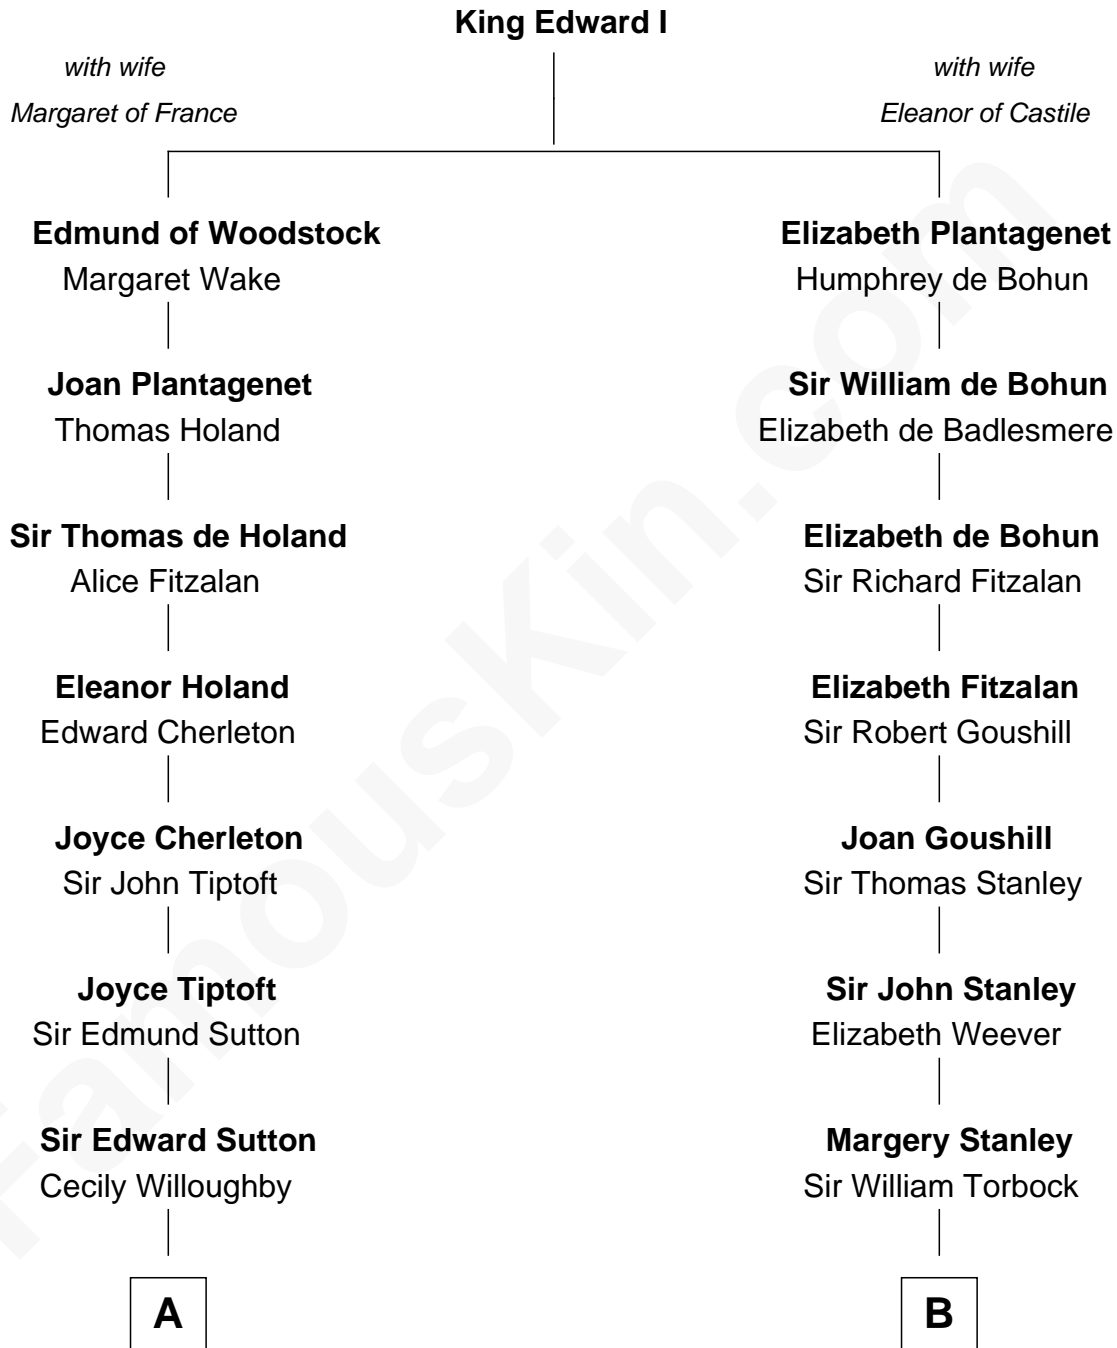

# FamousKin.com Relationship Chart of

**J. K. Simmons**

*TV and Movie Actor*

16th cousin 5 times removed of

**Charles Goldsborough**

*16th Governor of Maryland*

**C**

—  
**Sedgwick Russell Hazen**

Mary Isabelle Barr

—  
**Lewis Jacob Hazen**

Emma Broaddus Lewis

—  
**Ruth Hazen**

Col. Ralph Archibald Kimble

—  
**Patricia Kimble**

Dr. Donald William Simmons

—  
**J. K. Simmons**