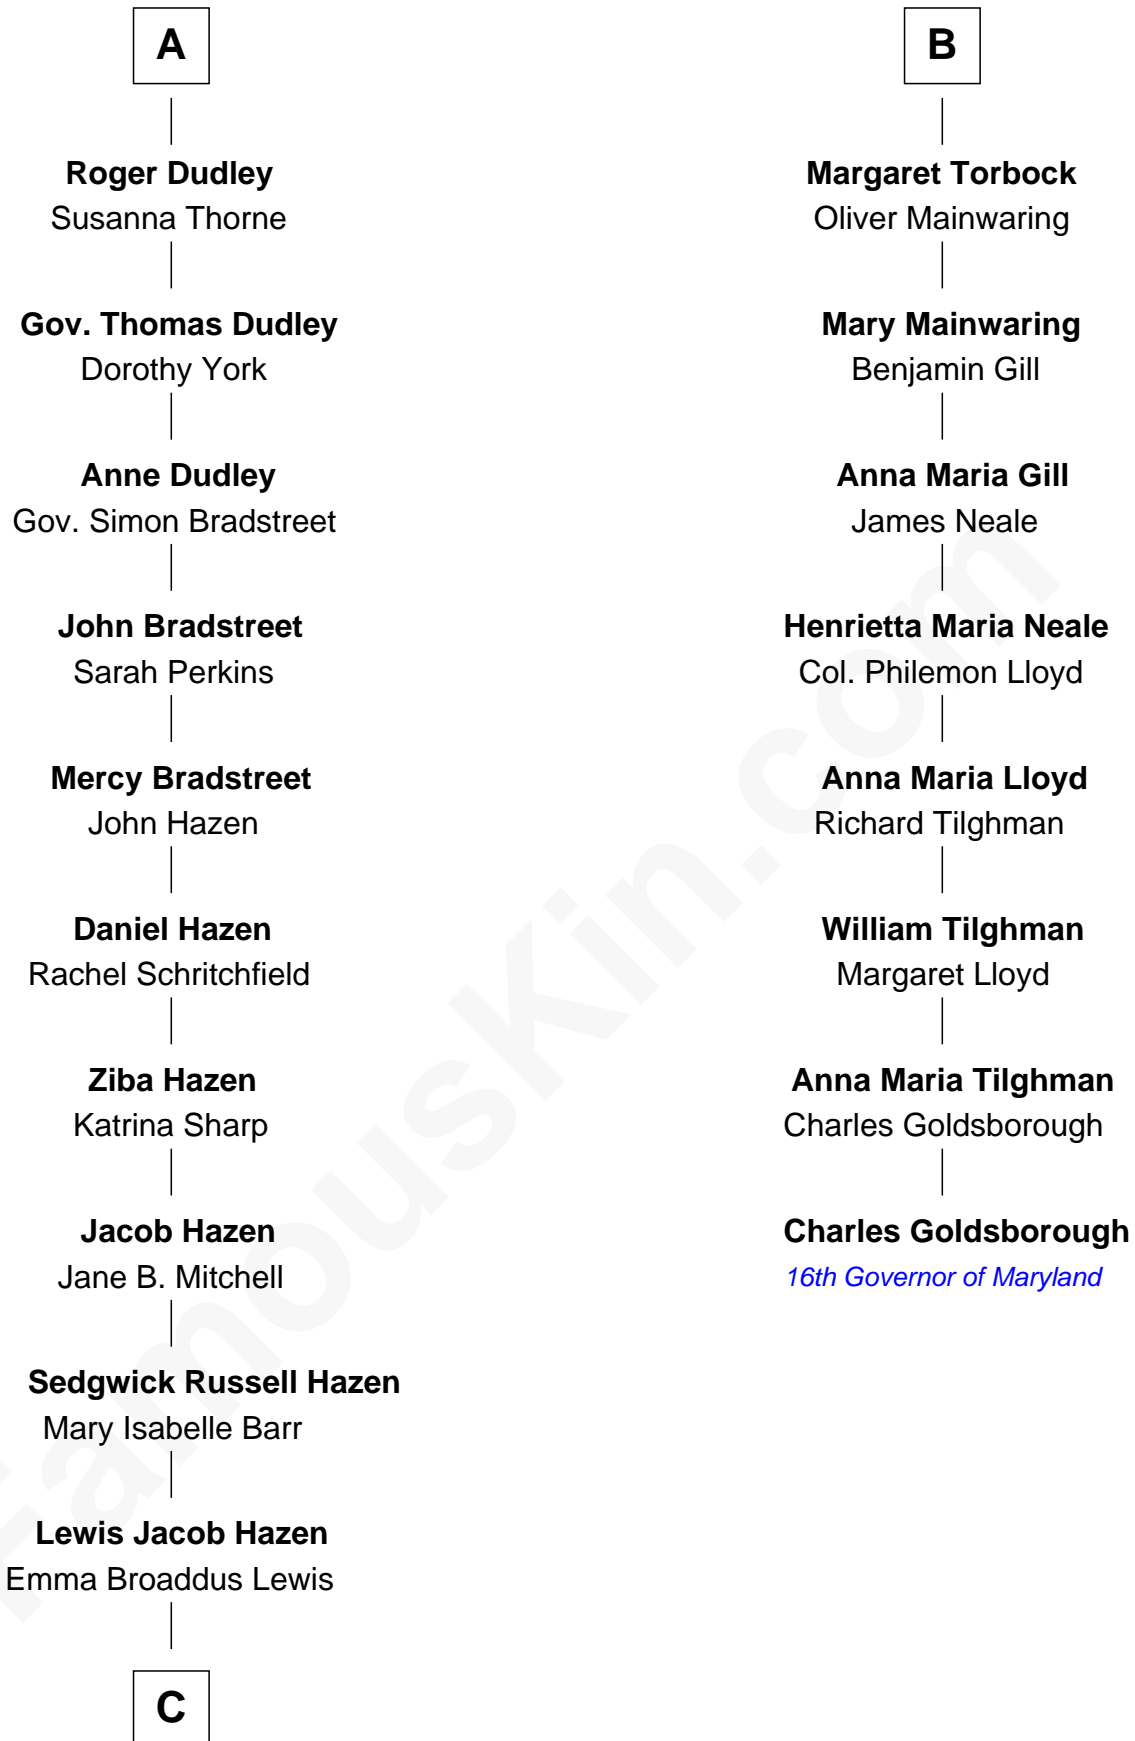

# FamousKin.com Relationship Chart of

**J. K. Simmons**  
TV and Movie Actor

14th cousin 5 times removed of

**Charles Goldsborough**  
16th Governor of Maryland

**C**

**Ruth Hazen**  
Col. Ralph Archibald Kimble

**Patricia Kimble**  
Dr. Donald William Simmons

**J. K. Simmons**  
*TV and Movie Actor*

FamousKin.com