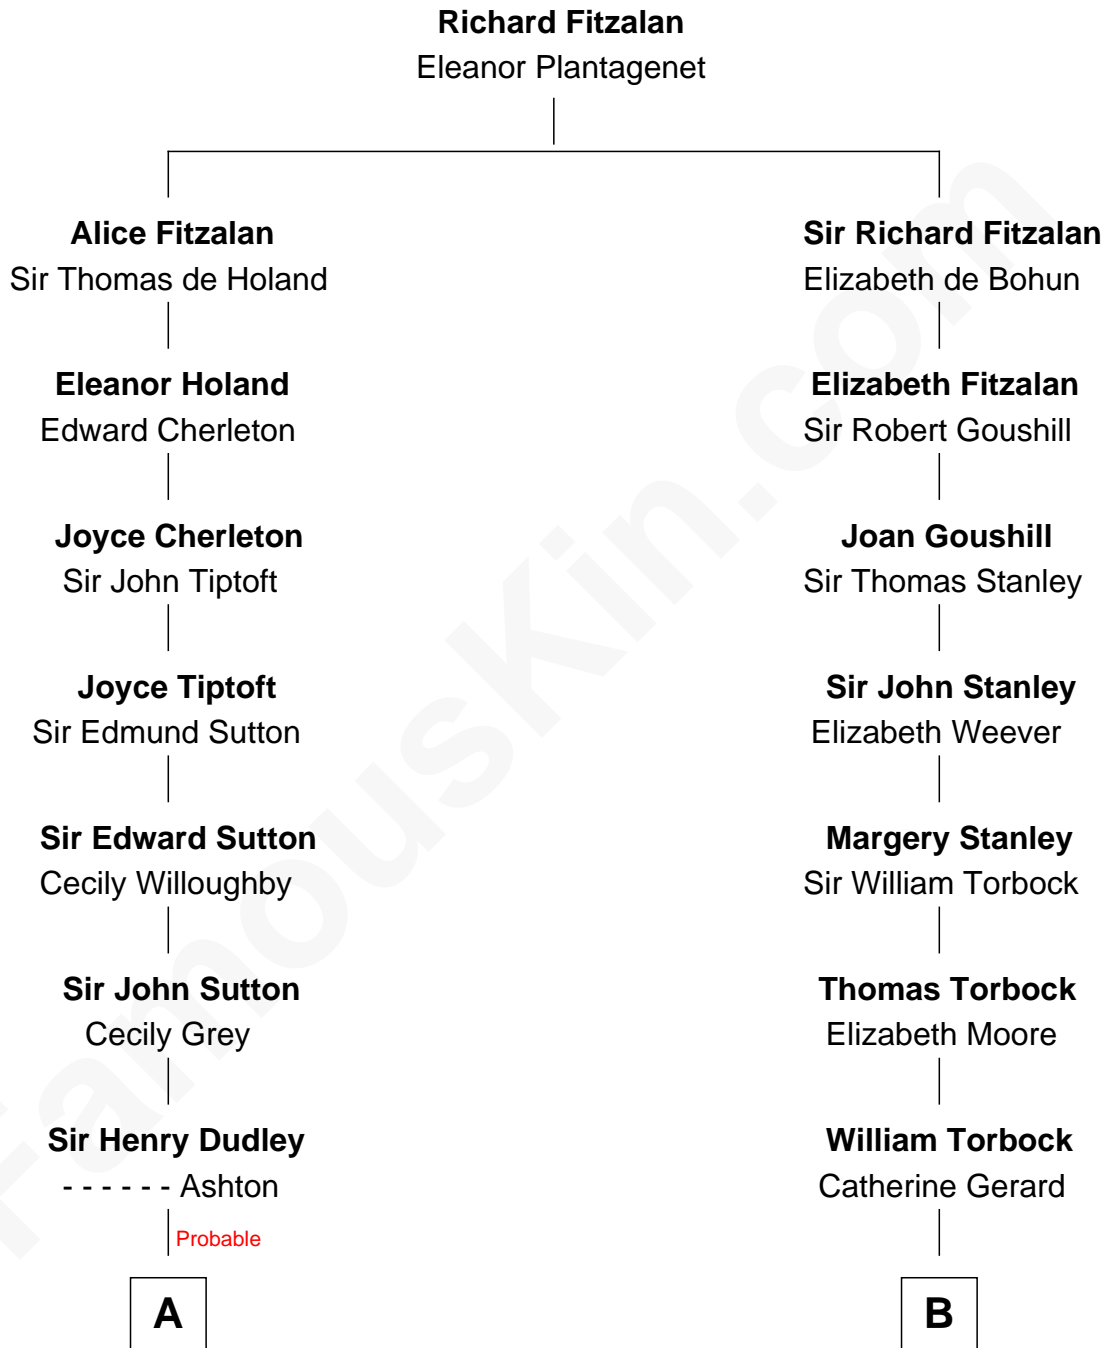

# FamousKin.com Relationship Chart of

**J. K. Simmons**  
TV and Movie Actor

14th cousin 5 times removed of

**Charles Goldsborough**  
16th Governor of Maryland

**C**

**Ruth Hazen**  
Col. Ralph Archibald Kimble

**Patricia Kimble**  
Dr. Donald William Simmons

**J. K. Simmons**  
*TV and Movie Actor*

FamousKin.com