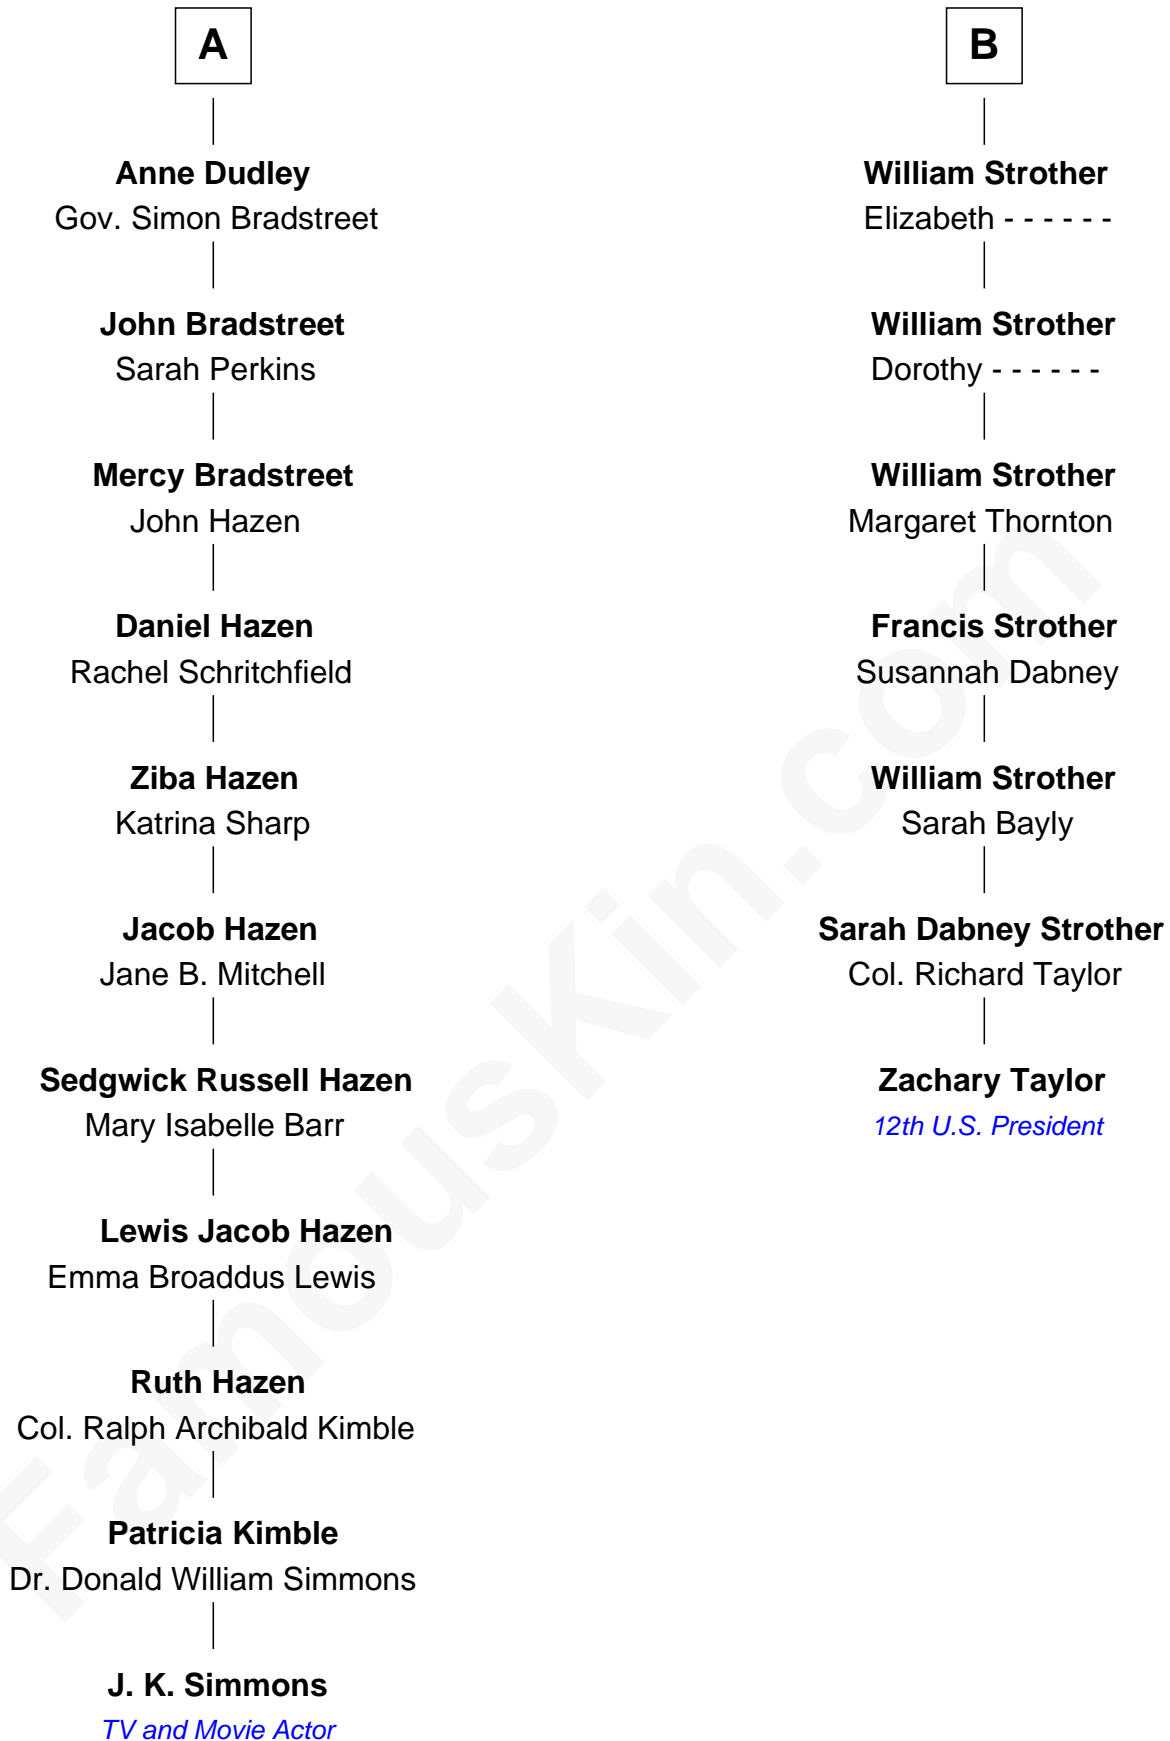

FamousKin.com Relationship Chart of

J. K. Simmons
TV and Movie Actor

13th cousin 4 times removed of

Zachary Taylor
12th U.S. President

Sir Ralph Neville
Joan Beaufort

Katherine Neville
Sir Thomas Strangeways

Joan Strangeways
Sir William Willoughby

Cecily Willoughby
Sir Edward Sutton

Sir John Sutton
Cecily Grey

Sir Henry Dudley
----- Ashton

Probable

Roger Dudley
Susanna Thorne

Gov. Thomas Dudley
Dorothy York

A

George Neville
Elizabeth Beauchamp

Sir Henry Neville
Joan Bouchier

Sir Richard Neville
Anne Stafford

Dorothy Neville
Sir John Dawney

Anne Dawney
Sir George Conyers

Sir John Conyers
Agnes Bowes

Eleanor Conyers
Lancelot Strother

B

J. K. Simmons photo by [Gordon Correll/gdcgraphics](#) (CC BY 2.0)