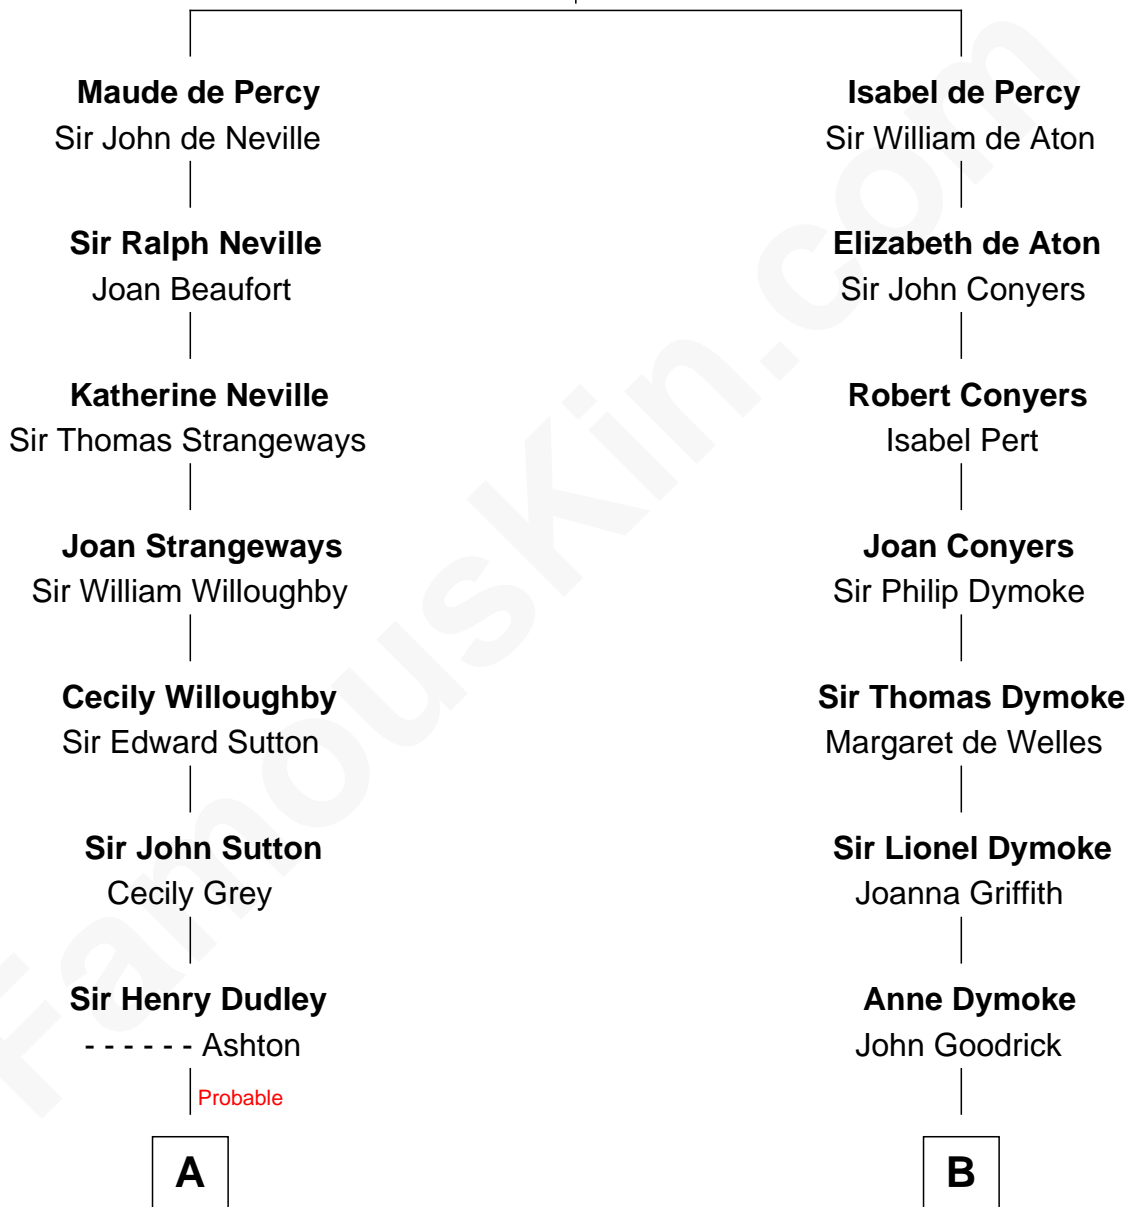

FamousKin.com Relationship Chart of

J. K. Simmons
TV and Movie Actor

19th cousin 2 times removed of

Dave Cowens
NBA Hall of Famer

Sir Henry de Percy
Idoine de Clifford

C

Ruth Hazen
Col. Ralph Archibald Kimble