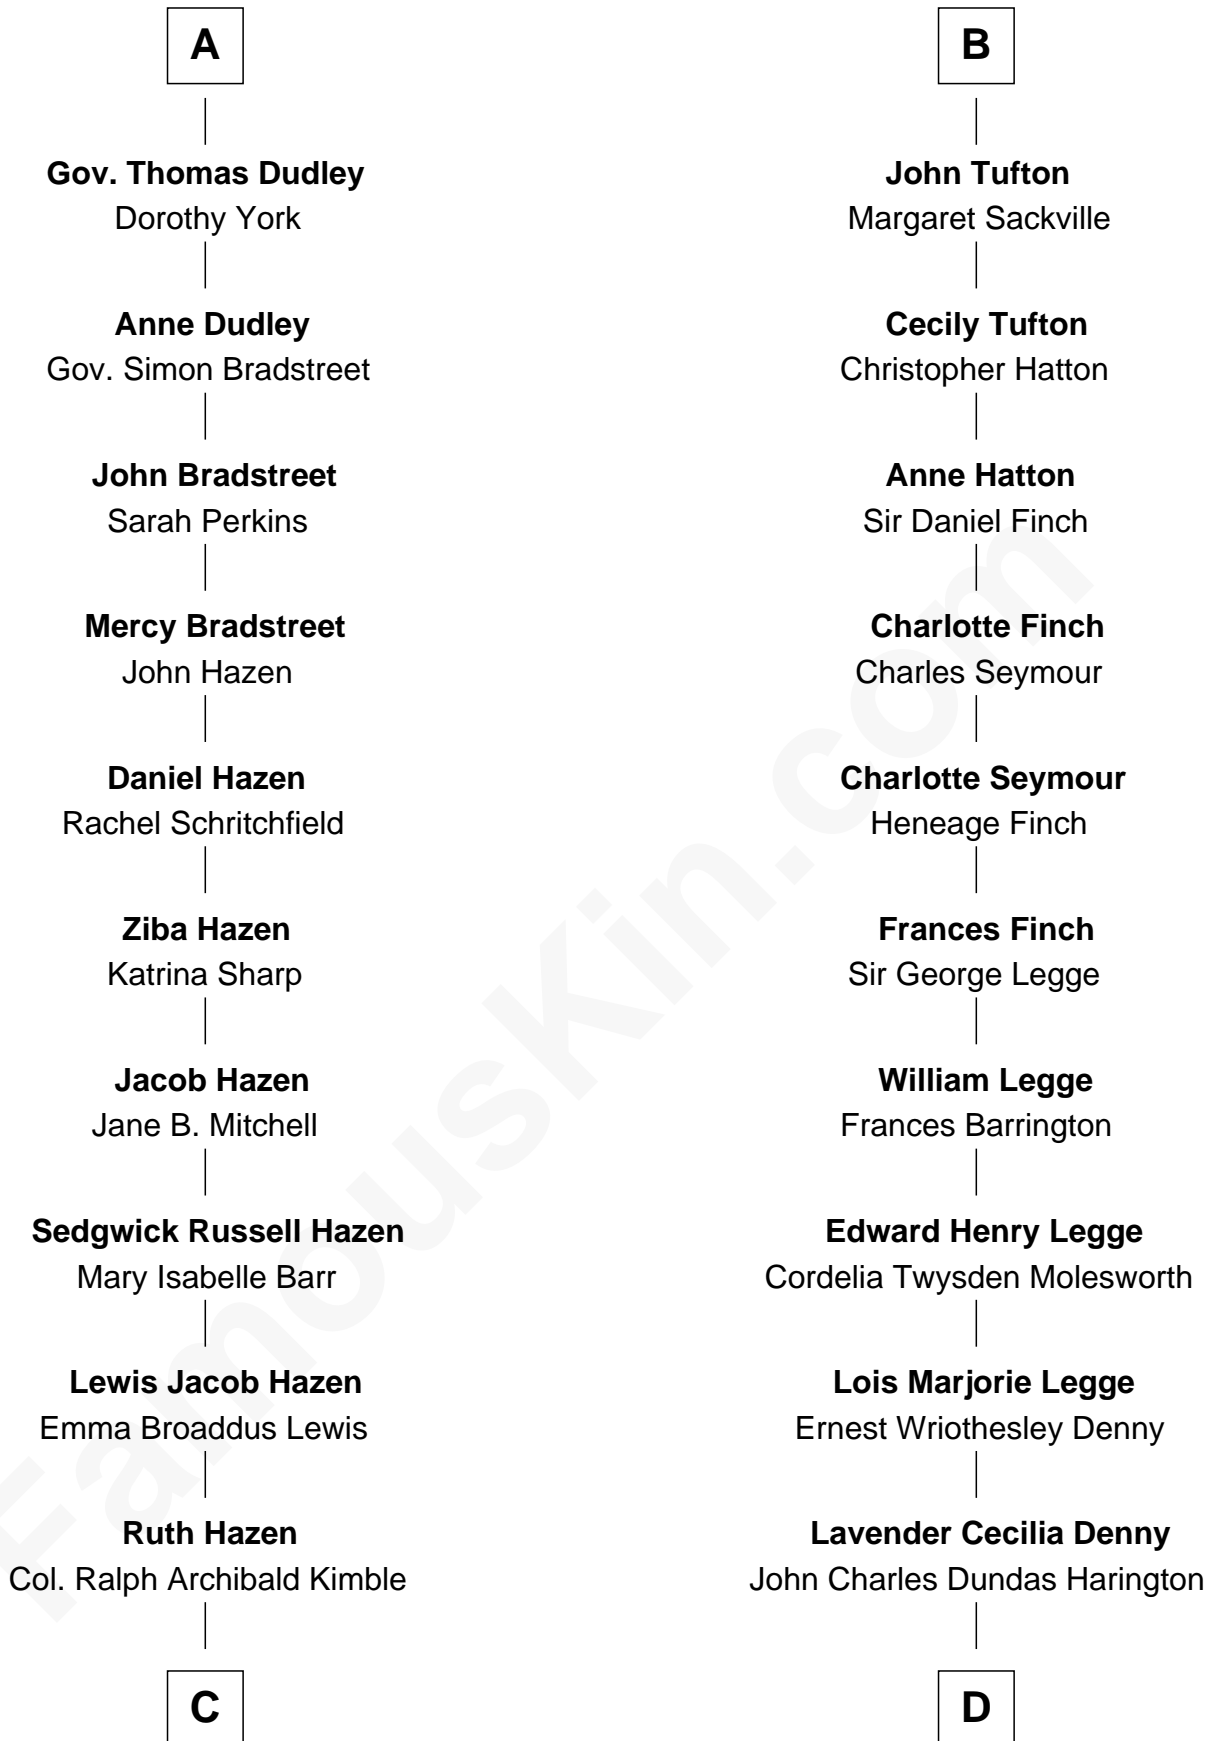

FamousKin.com Relationship Chart of

J. K. Simmons
TV and Movie Actor

18th cousin of

Kit Harington
TV Actor - "Game of Thrones"

Sir Reynold Grey
Margaret de Ros

Margaret Grey
Sir William Bonville

William Bonville
Elizabeth Harington

William Bonville
Katherine Neville

Cecily Bonville
Thomas Grey

Cecily Grey
Sir John Sutton

Sir Henry Dudley
----- Ashton

Probable

Roger Dudley
Susanna Thorne

A

Sir John Grey
Constance de Holand

Sir Edmund Grey
Katherine Percy

George Grey
Catherine Herbert

Anne Grey
Sir John Hussey

Anne Hussey
Sir Humphrey Browne

Christian Browne
Sir John Tufton

Sir Nicholas Tufton
Frances Cecil

B

C