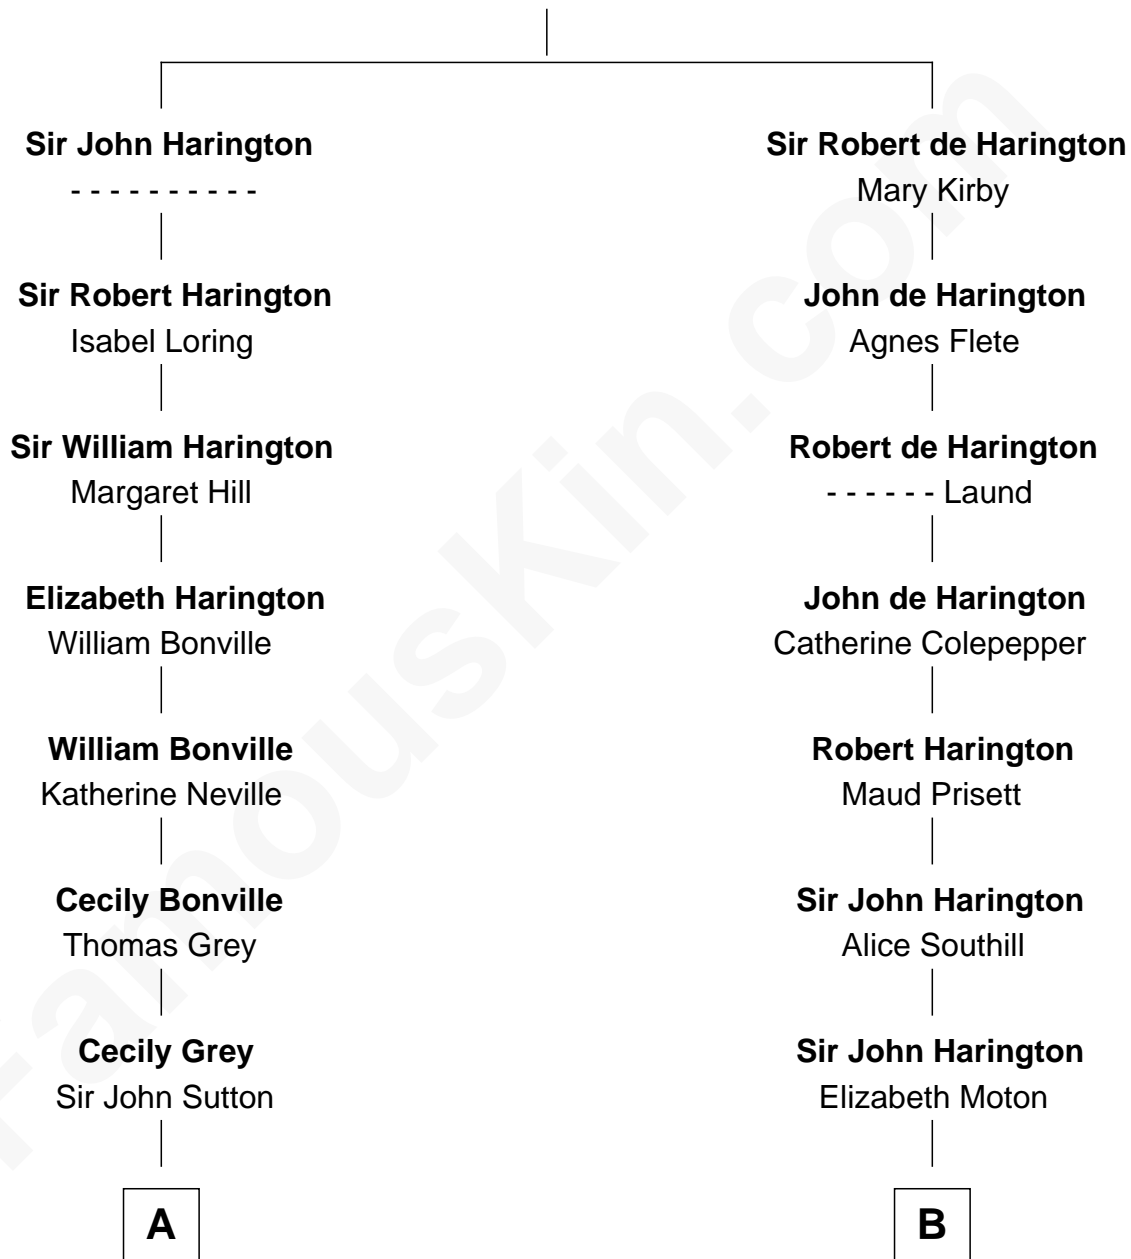

FamousKin.com Relationship Chart of

J. K. Simmons

TV and Movie Actor

20th cousin 1 time removed of

Kit Harington

TV Actor - "Game of Thrones"

Sir Robert de Harington

Elizabeth de Multon