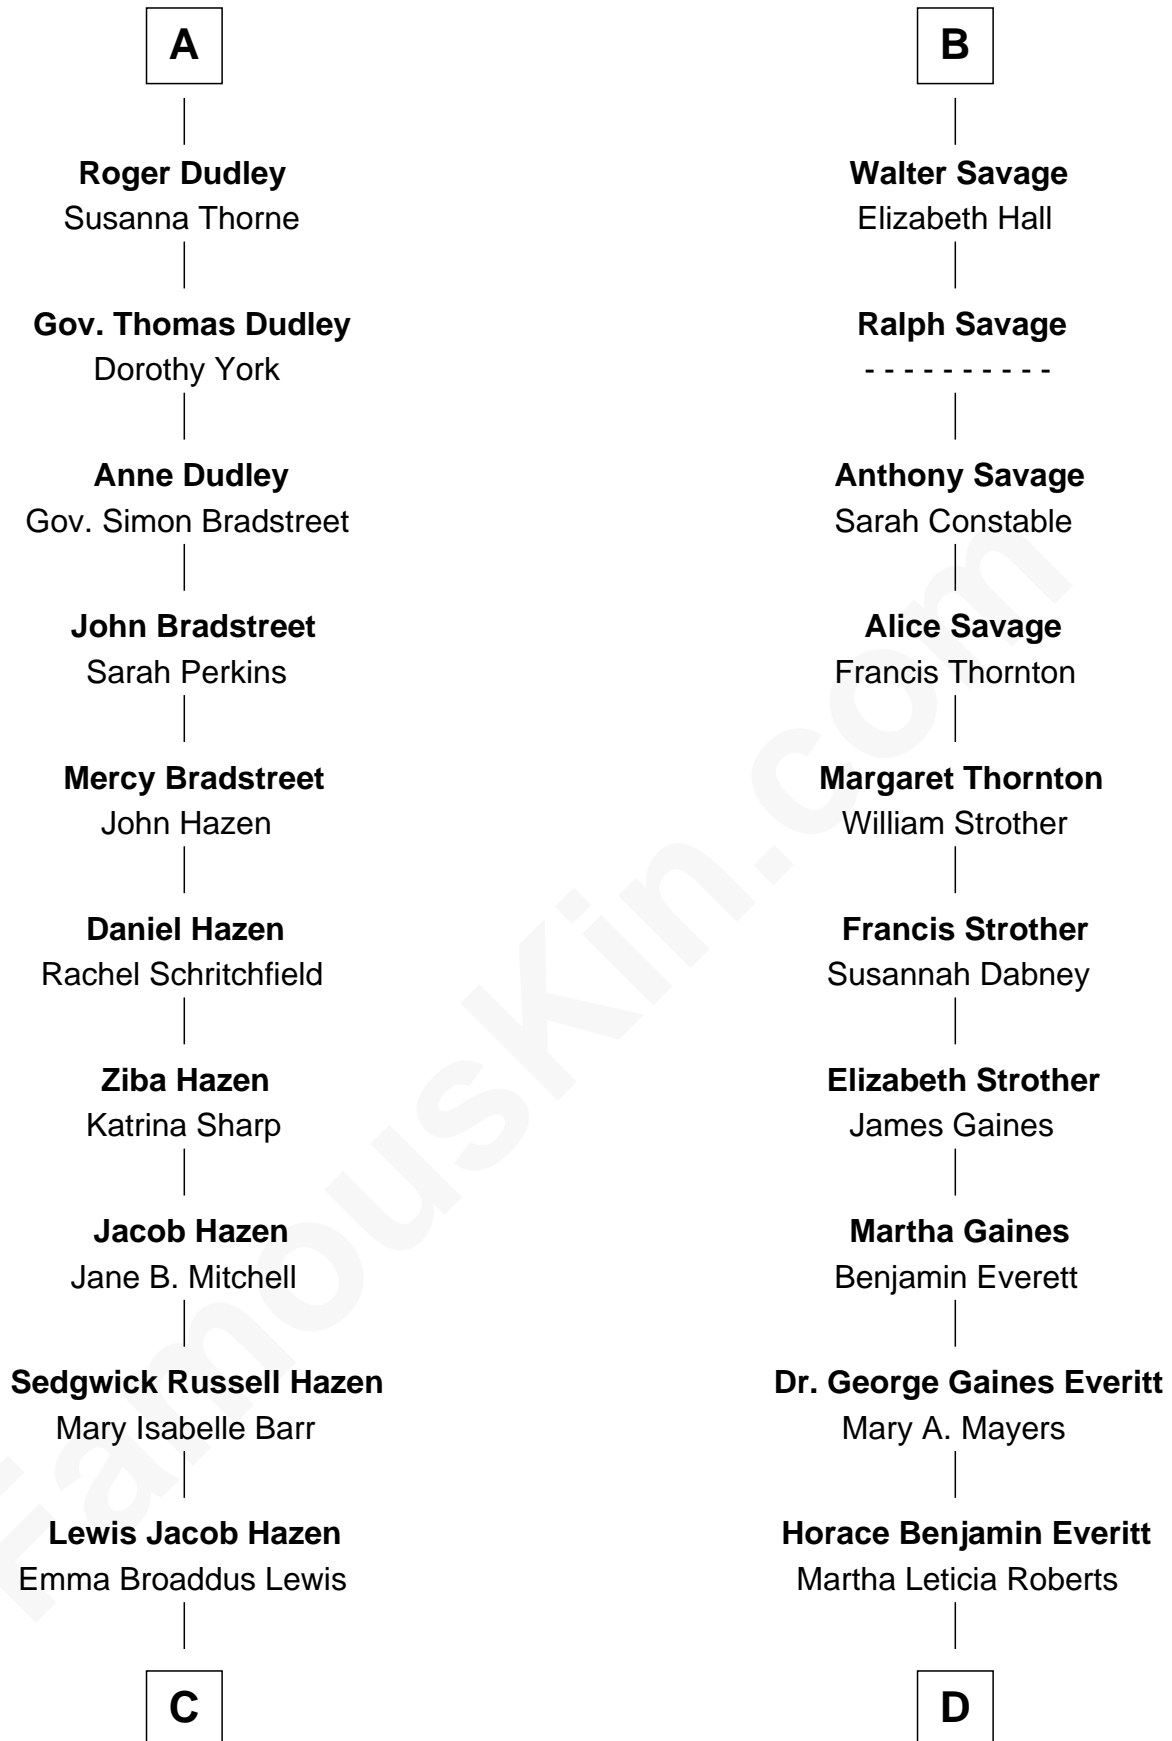

FamousKin.com Relationship Chart of

J. K. Simmons
TV and Movie Actor

19th cousin of

William H. Macy
TV and Movie Actor

Richard Fitzalan
Eleanor Plantagenet

Alice Fitzalan
Sir Thomas de Holand

Eleanor Holand
Edward Cherleton

Joyce Cherleton
Sir John Tiptoft

Joyce Tiptoft
Sir Edmund Sutton

Sir Edward Sutton
Cecily Willoughby

Sir John Sutton
Cecily Grey

Sir Henry Dudley
----- Ashton

Probable

A

Sir Richard Fitzalan
Elizabeth de Bohun

Elizabeth Fitzalan
Sir Robert Goushill

Joan Goushill
Sir Thomas Stanley

Katherine Stanley
Sir John Savage

Sir Christopher Savage
Anne Stanley

Sir Christopher Savage
Anne Lygon

Francis Savage
Anne Sheldon

B

C

Ruth Hazen
Col. Ralph Archibald Kimble

Patricia Kimble
Dr. Donald William Simmons

J. K. Simmons
TV and Movie Actor

D

Mary Lois Everitt
Clement Overstreet

Lois Elizabeth Overstreet
William Hall Macy

William H. Macy
TV and Movie Actor