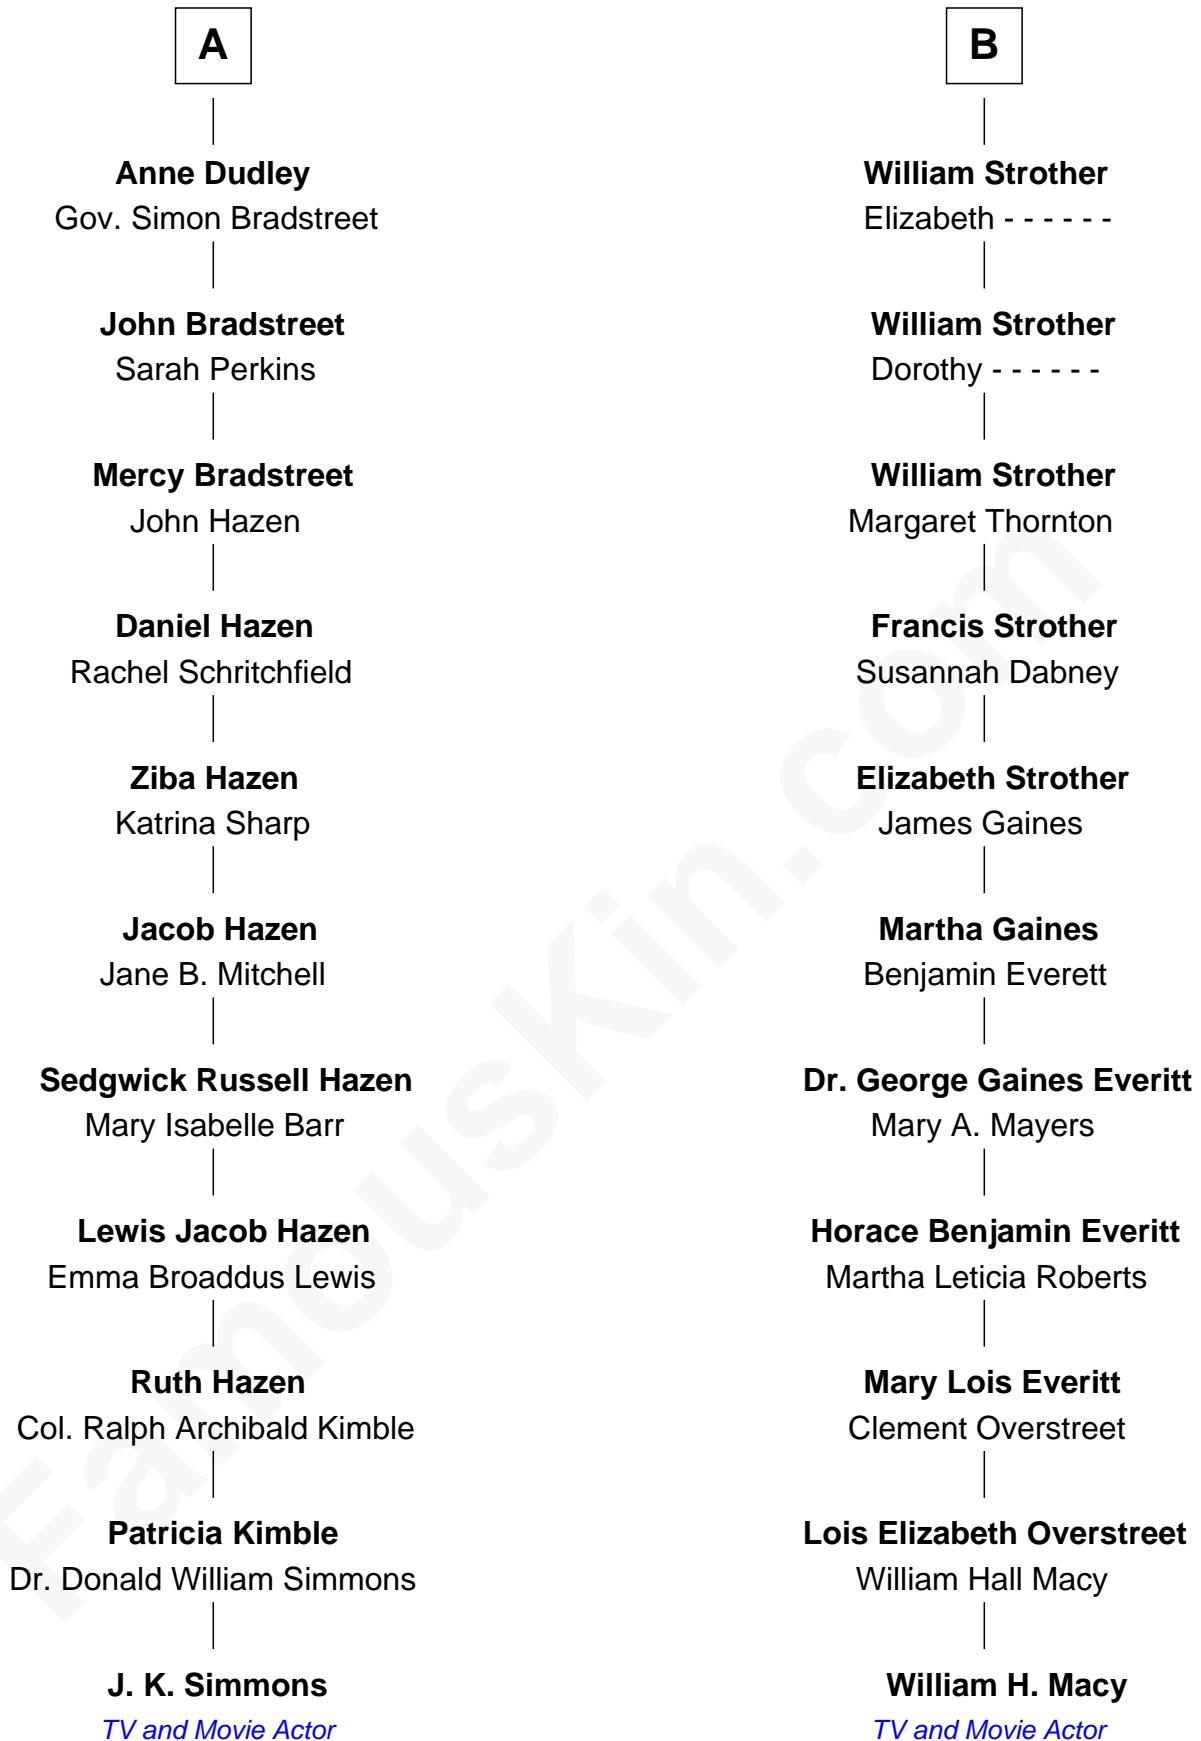

# FamousKin.com Relationship Chart of

**J. K. Simmons**  
*TV and Movie Actor*

17th cousin of

**William H. Macy**  
*TV and Movie Actor*

**Sir Ralph Neville**  
Joan Beaufort

**Katherine Neville**  
Sir Thomas Strangeways

**Joan Strangeways**  
Sir William Willoughby

**Cecily Willoughby**  
Sir Edward Sutton

**Sir John Sutton**  
Cecily Grey

**Sir Henry Dudley**  
----- Ashton

Probable

**Roger Dudley**  
Susanna Thorne

**Gov. Thomas Dudley**  
Dorothy York

**A**

**George Neville**  
Elizabeth Beauchamp

**Sir Henry Neville**  
Joan Bouchier

**Sir Richard Neville**  
Anne Stafford

**Dorothy Neville**  
Sir John Dawney

**Anne Dawney**  
Sir George Conyers

**Sir John Conyers**  
Agnes Bowes

**Eleanor Conyers**  
Lancelot Strother

**B**

J. K. Simmons photo by [Gordon Correll/gdcgraphics](#) (CC BY 2.0)