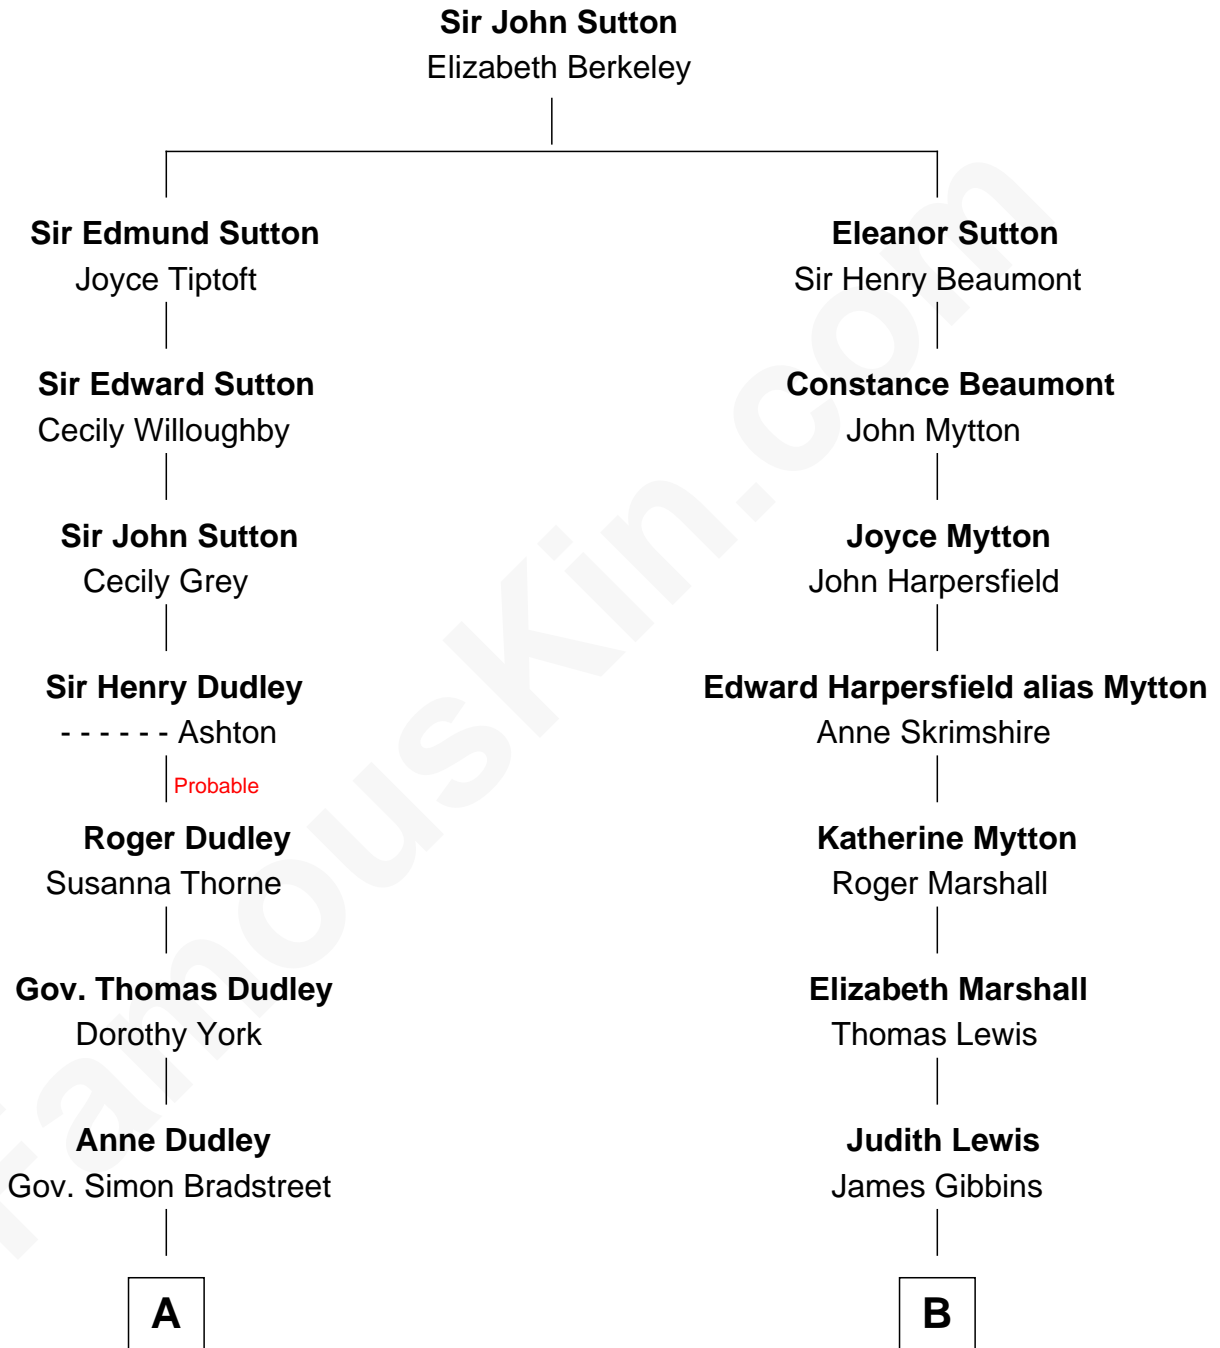

# FamousKin.com Relationship Chart of

**J. K. Simmons**

*TV and Movie Actor*

16th cousin 1 time removed of

**Gerald Ford**

*38th U.S. President*

J. K. Simmons photo by [Gordon Correll/gdcgraphics](#) (CC BY 2.0)